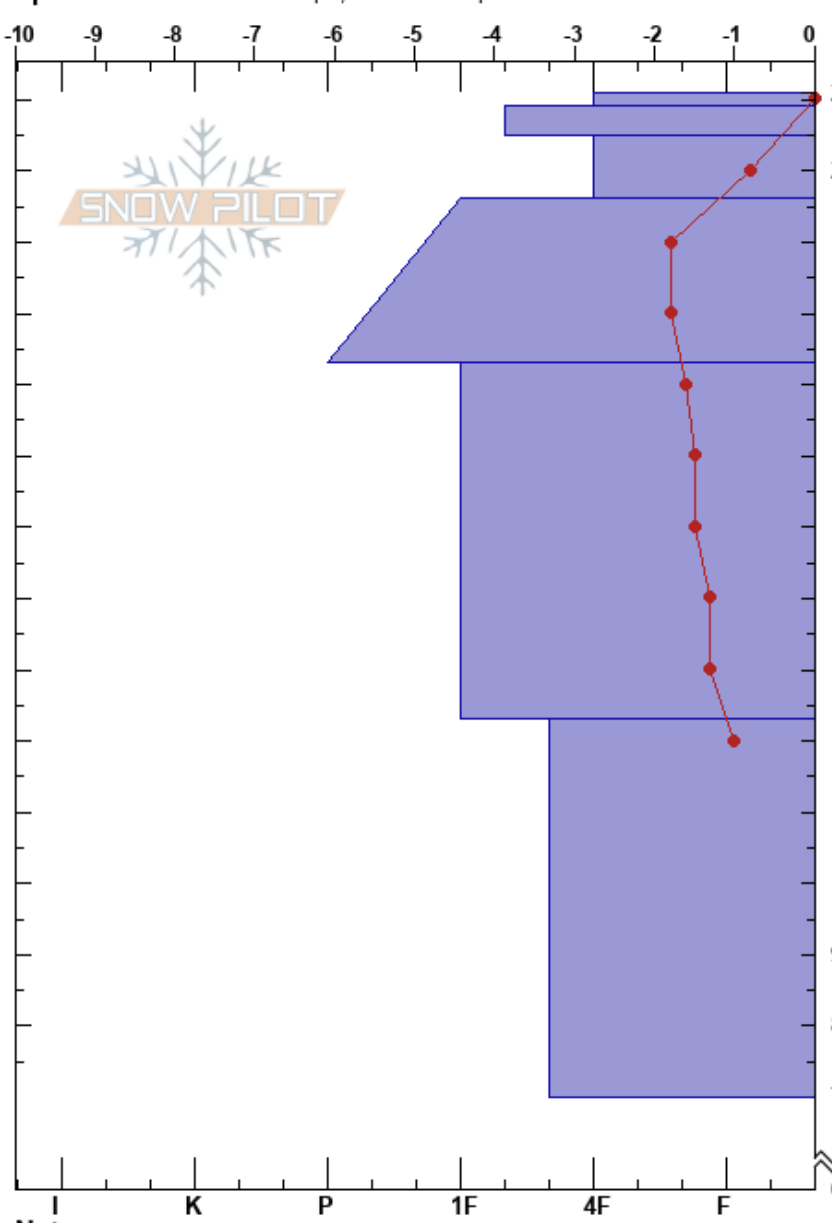

Baker Mountain  
 Front Range  
 CO  
 Elevation: 9727 ft  
 Aspect: E  
 Specifics: Ski tracks on slope; We skied slope

Ryan Lewthwaite  
 03/31/2020 - 12:00pm  
 Co-ord: 40.37612N, -106.60047W  
 Slope Angle: 24°  
 Wind Loading: previous

Stability: Good  
 Air Temperature: 3.3°C  
 Sky Cover: SCT  
 Precipitation: NO  
 Wind: W Light Breeze

HS:211  
 PF:26 196-173cm:Problematic layer  
 PS:17

Elevation (m)	Crystal		Moisture	$\rho$ kg/m <sup>3</sup>	Stability tests & Layer comments
	Form	Size			
211	○				
200	○	1	M		
190	⊙⊙		D-M		
180	○	1-2	D-M		← CT22, PC @196cm Repeatable
170	⊙⊙(□)	2-3	D		
150	.	0.5-1	D		
100	⊖	1	D		
70					← ECTX