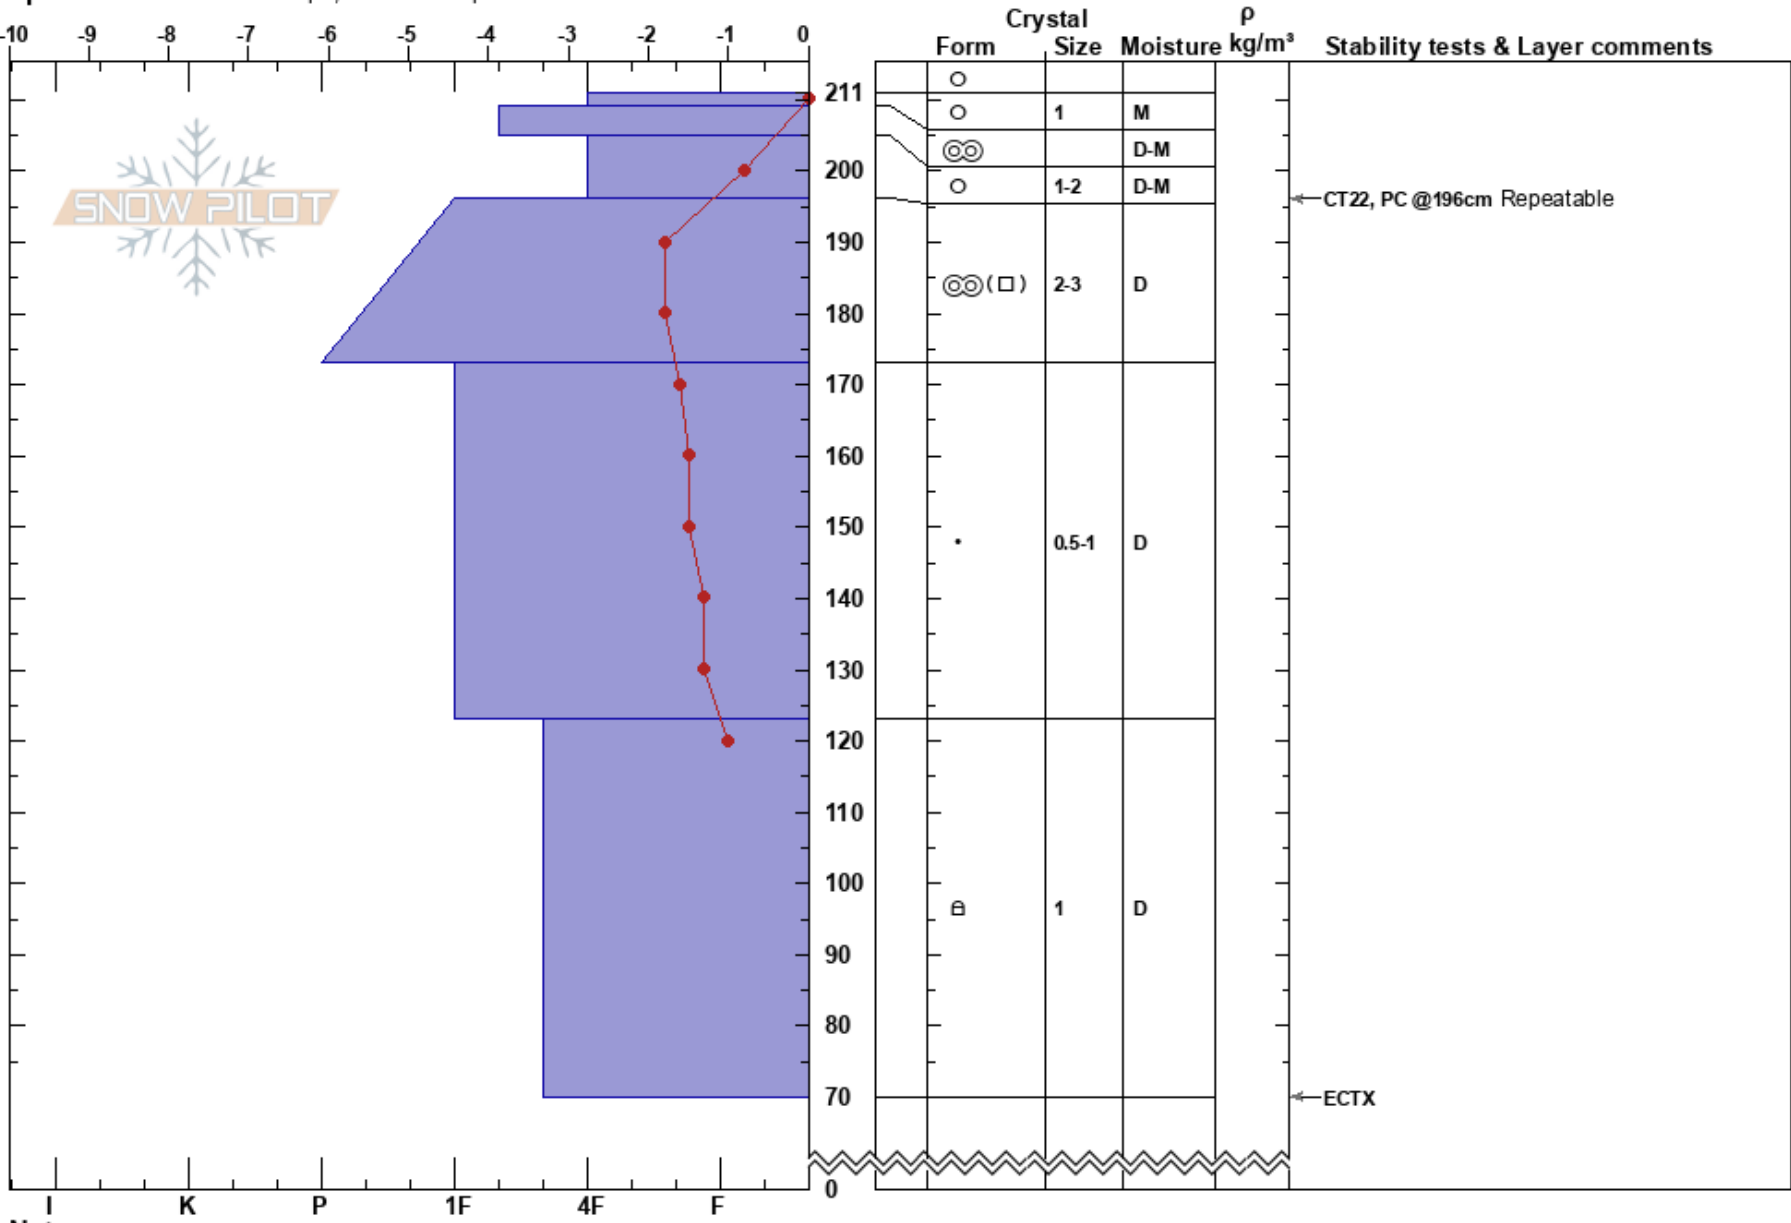

Baker Mountain
 Front Range
 CO
 Elevation: 9727 ft
 Aspect: E
 Specifics: Ski tracks on slope; We skied slope

Ryan Lewthwaite
 03/31/2020 - 12:00pm
 Co-ord: 40.37612N, -106.60047W
 Slope Angle: 24°
 Wind Loading: previous

Stability: Good
 Air Temperature: 3.3°C
 Sky Cover: SCT
 Precipitation: NO
 Wind: W Light Breeze

HS:211
 PF:26 196-173cm:Problematic layer
 PS:17

Notes: