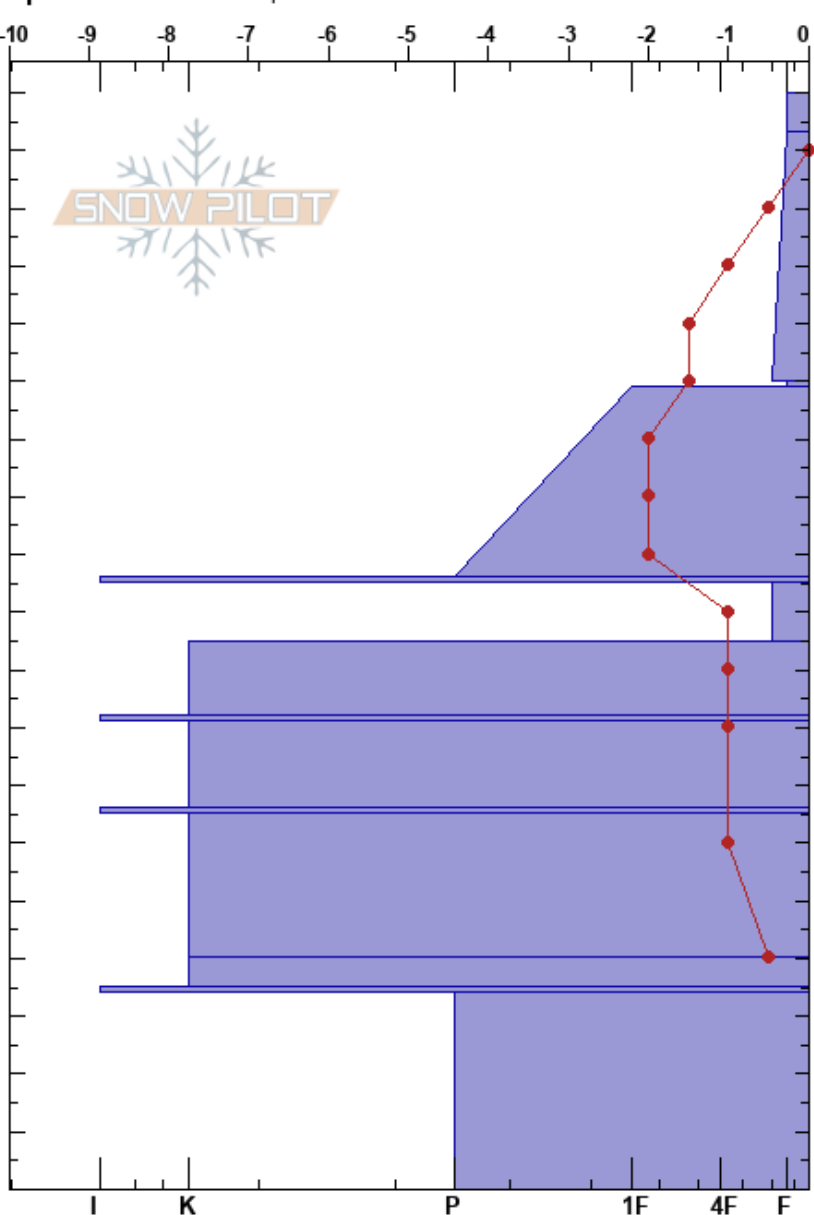

Fagerfjellet high
 Tromsø mainland
 Norway
Elevation: 469 m
Aspect: SW
Specifics: We skied slope

Paul Velsand
 16/03/2017 - 11:30
Co-ord: 33W 664644E 7721833N
Slope Angle: 15°
Wind Loading: no

Stability: **HS:**190 **Layer Notes:**
Air Temperature: -2.8°C **PF:**51 140-139cm:Problematic layer
Sky Cover: BKN
Precipitation: S-1
Wind: S Light Breeze

Height (cm)	Crystal		Moisture	ρ kg/m ³	Stability tests & Layer comments
	Form	Size			
190	∞	1	D-M	90	
180					
170	/	1	D-M	150	
160					
150				150	
140	V	1-3	D		← ECTN23 @139cm
130					
120	.	0.3	D-M	290	
110					
100	■				
90	□	1	D	260	
80	♡	2-3	D	350	
70	■				
60	♡	2-3	D	380	
50	♡	2-3	D	400	
40	●	1	D	370	
30	■				
20					
10	♡	3	D	350	
0					← ECTX

Notes: Snow height at iButton: 193 cm.