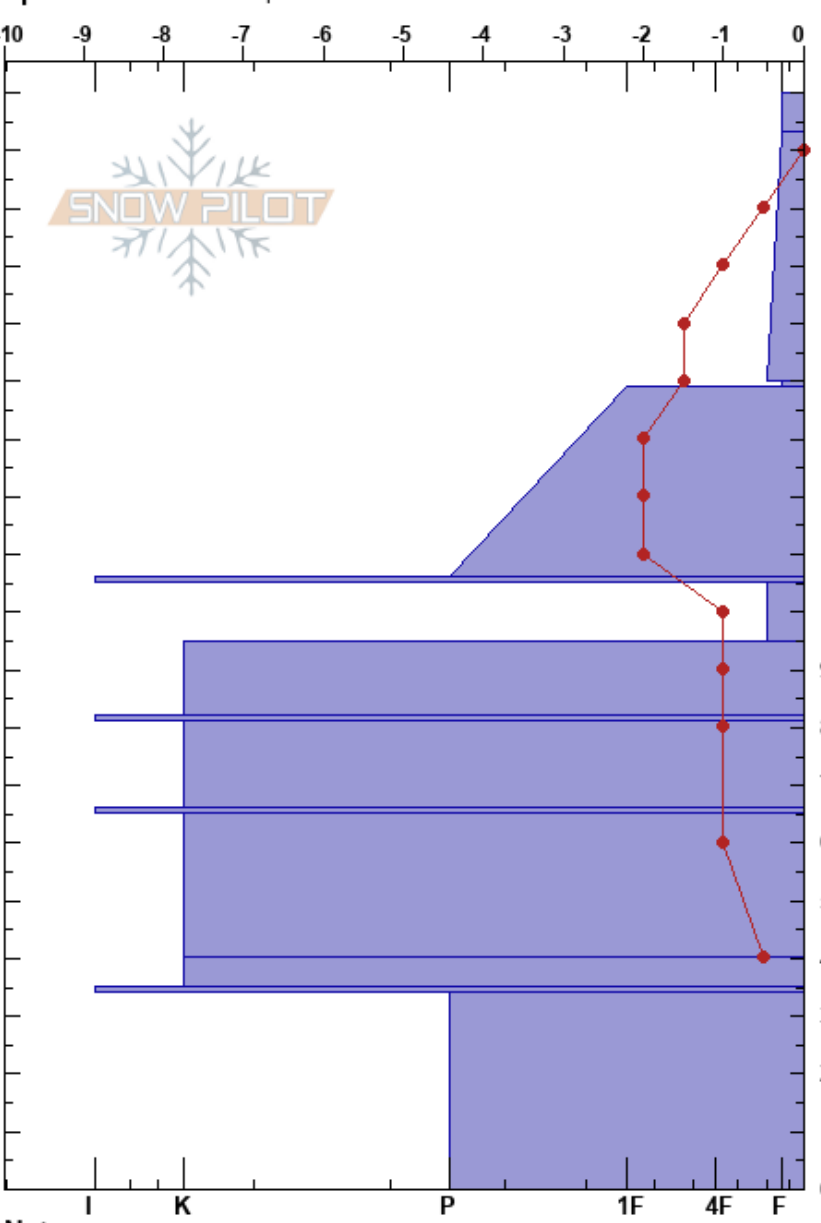

Fagerfjellet high
 Tromsø mainland
 Norway
 Elevation: 469 m
 Aspect: SW
 Specifics: We skied slope

Paul Velsand
 16/03/2017 - 11:30
 Co-ord: 33W 664644E 7721833N
 Slope Angle: 15°
 Wind Loading: no

Stability: **HS:190** **Layer Notes:**
 Air Temperature: -2.8°C **PF:51** 140-139cm:Problematic layer
 Sky Cover: BKN
 Precipitation: S-1
 Wind: S Light Breeze

Form	Crystal		Moisture	ρ kg/m ³	Stability tests & Layer comments
	Size				
⊗	1		D-M	90	
/	1		D-M	150	
				150	
∨	1-3		D		← ECTN23 @139cm
.	0.3		D-M	290	
■					
□	1		D	260	
♡	2-3		D	350	
■					
♡	2-3		D	380	
■					
♡	2-3		D	400	
●	1		D		
■				370	
♡	3		D	350	
					← ECTX

Notes: Snow height at iButton: 193 cm.