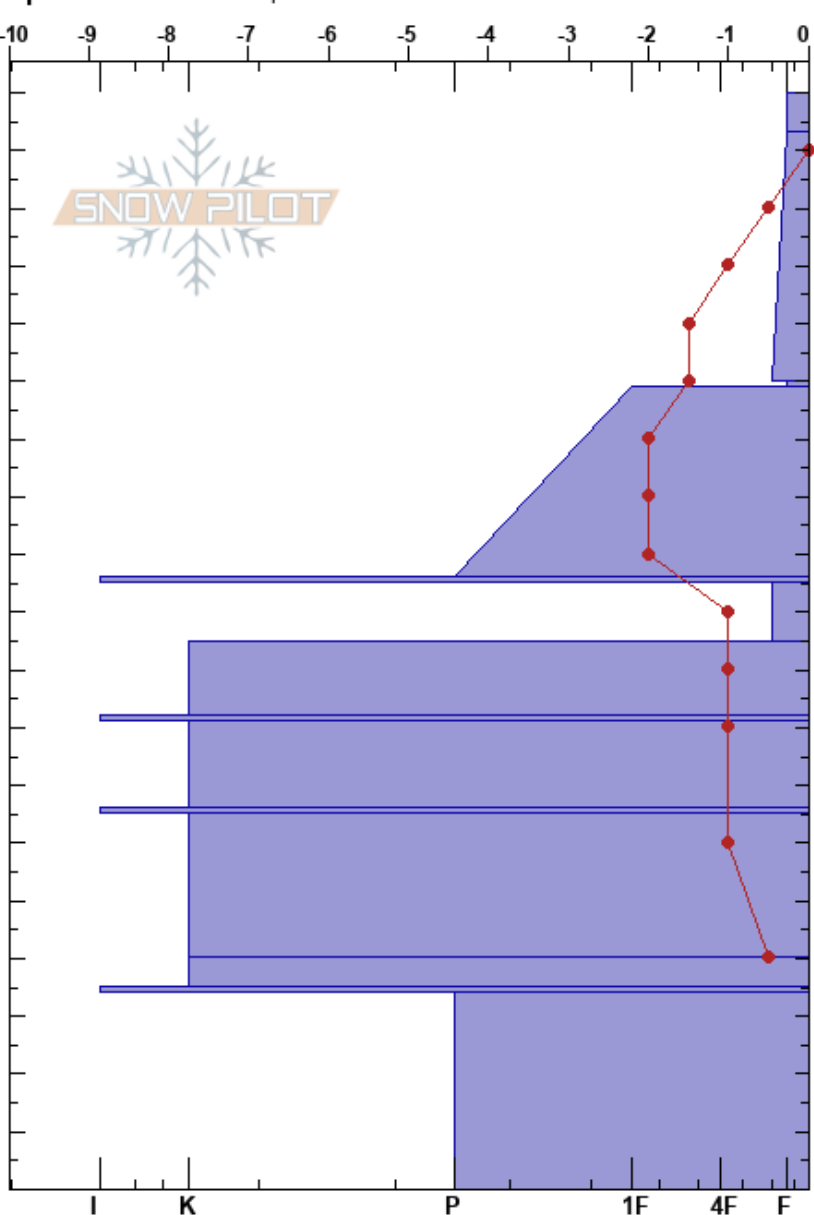

Fagerfjellet high
 Tromsø mainland
 Norway
 Elevation: 469 m
 Aspect: SW
 Specifics: We skied slope

Paul Velsand
 16/03/2017 - 11:30
 Co-ord: 33W 664644E 7721833N
 Slope Angle: 15°
 Wind Loading: no

Stability: **HS:190** **Layer Notes:**
 Air Temperature: -2.8°C **PF:51** 140-139cm:Problematic layer
 Sky Cover: BKN
 Precipitation: S-1
 Wind: S Light Breeze

Height (cm)	Crystal		Moisture	ρ kg/m ³	Stability tests & Layer comments
	Form	Size			
190	∞	1	D-M	90	
180					
170	/	1	D-M	150	
160					
150				150	
140	V	1-3	D		← ECTN23 @139cm
130					
120	.	0.3	D-M	290	
110					
100	■				
90	□	1	D	260	
80	♡	2-3	D	350	
70	■				
60	♡	2-3	D	380	
50	♡	2-3	D	400	
40	●	1	D	370	
30	■				
20					
10	♡	3	D	350	
0					← ECTX

Notes: Snow height at iButton: 193 cm.