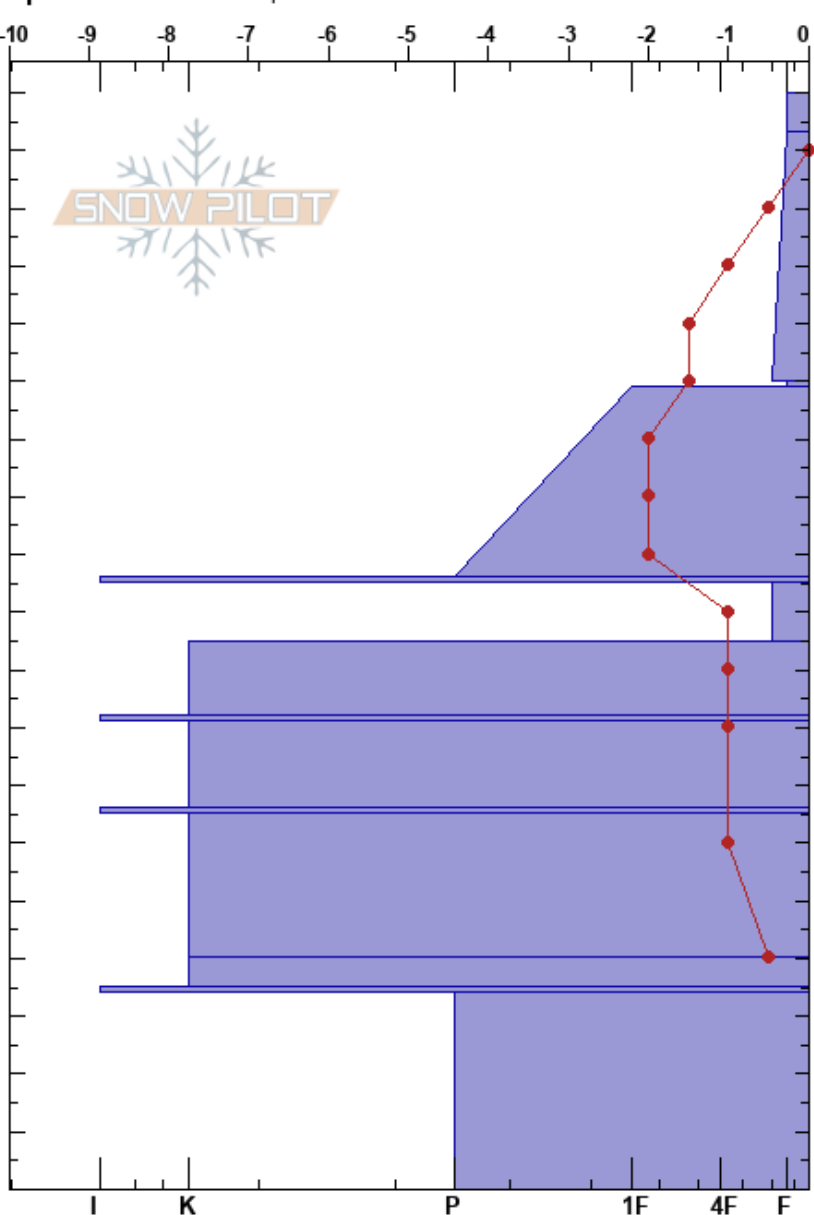

Fagerfjellet high
 Tromsø mainland
 Norway
Elevation: 469 m
Aspect: SW
Specifics: We skied slope

Paul Velsand
 16/03/2017 - 11:30
Co-ord: 33W 664644E 7721833N
Slope Angle: 15°
Wind Loading: no

Stability: **HS:**190 **Layer Notes:**
Air Temperature: -2.8°C **PF:**51 140-139cm:Problematic layer
Sky Cover: BKN
Precipitation: S-1
Wind: S Light Breeze

Height (cm)	Crystal		Moisture	ρ kg/m ³	Stability tests & Layer comments
	Form	Size			
190	∞	1	D-M	90	
180					
170	/	1	D-M	150	
160					
150				150	
140	V	1-3	D		← ECTN23 @139cm
130					
120	.	0.3	D-M	290	
110					
100	■				
90	□	1	D	260	
80	♡	2-3	D	350	
70	■				
60	♡	2-3	D	380	
50	♡	2-3	D	400	
40	●	1	D	370	
30	■				
20	♡	3	D	350	
10					
0					← ECTX

Notes: Snow height at iButton: 193 cm.