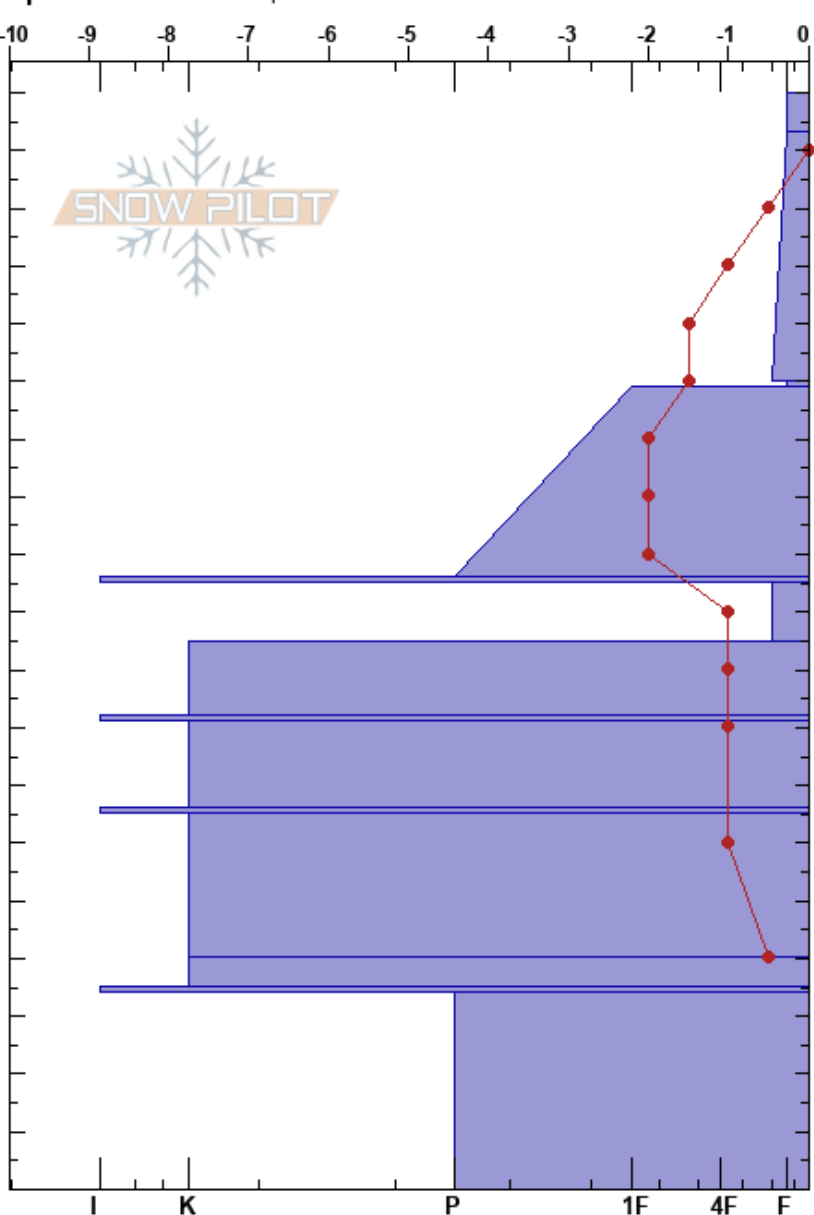

Fagerfjellet high
 Tromsø mainland
 Norway
 Elevation: 469 m
 Aspect: SW
 Specifics: We skied slope

Paul Velsand
 16/03/2017 - 11:30
 Co-ord: 33W 664644E 7721833N
 Slope Angle: 15°
 Wind Loading: no

Stability: **HS:190** **Layer Notes:**
 Air Temperature: -2.8°C **PF:51** 140-139cm:Problematic layer
 Sky Cover: BKN
 Precipitation: S-1
 Wind: S Light Breeze

Height (cm)	Crystal		Moisture	ρ kg/m ³	Stability tests & Layer comments
	Form	Size			
190	∞	1	D-M	90	
180					
170	/	1	D-M	150	
160					
150				150	
140	V	1-3	D		← ECTN23 @139cm
130					
120	.	0.3	D-M	290	
110					
100	■				
90	□	1	D	260	
80	♡	2-3	D	350	
70	■				
60	♡	2-3	D	380	
50	♡	2-3	D	400	
40	●	1	D	370	
30	■				
20	♡	3	D	350	
10					
0					← ECTX

Notes: Snow height at iButton: 193 cm.