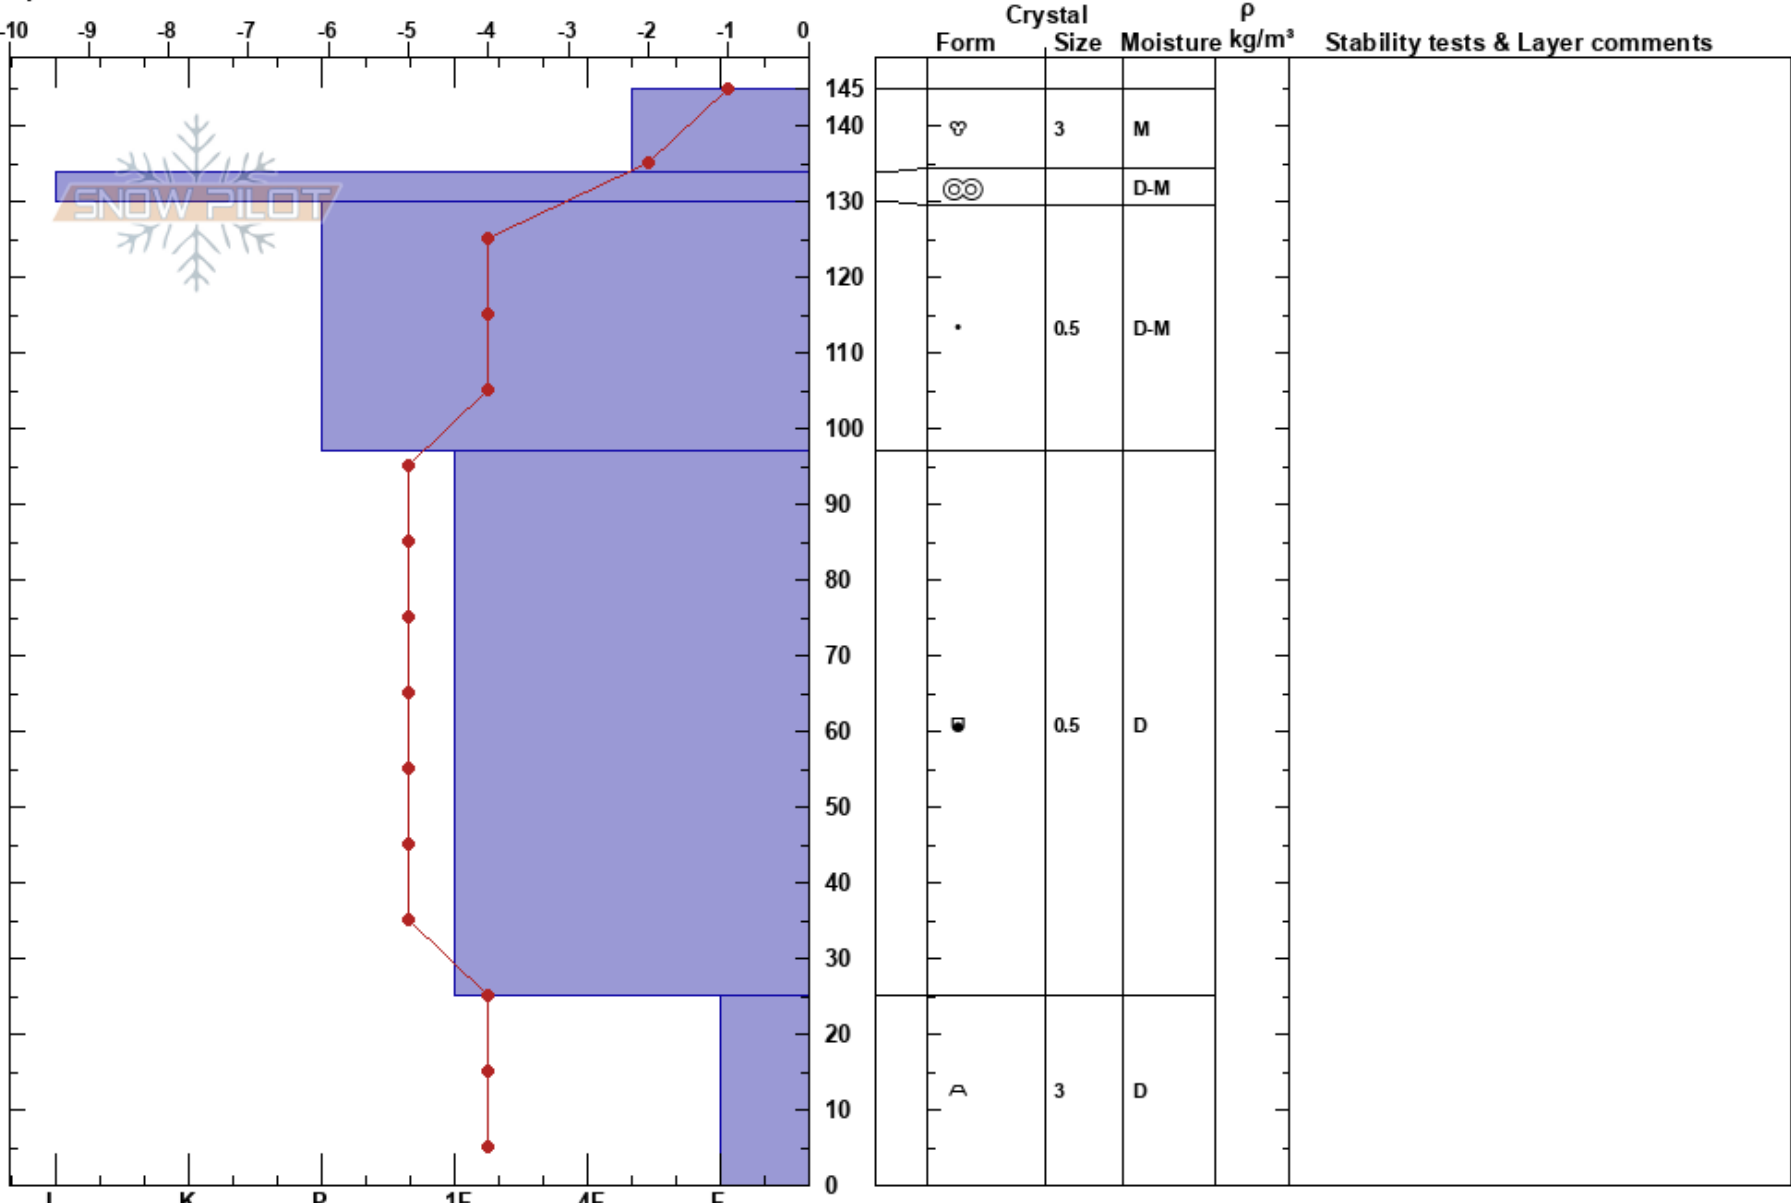

Eldora - West Ridge
 Front Range
 CO
 Elevation: 10400 ft
 Aspect: 120°

Eddie Schoen
 03/15/2017 - 2:00pm
 Co-ord: 39.94525N, -105.60902W
 Slope Angle: 40°
 Wind Loading:

Stability: **HS:145** Layer Notes:
 Air Temperature: 12°C
 Sky Cover: CLR
 Precipitation: NO
 Wind: Calm

Specifics: Pit dug in a Ski Area; Pit is representative of backcountry

Notes: Checking overall snowpack moisture content. No free or running water noted.