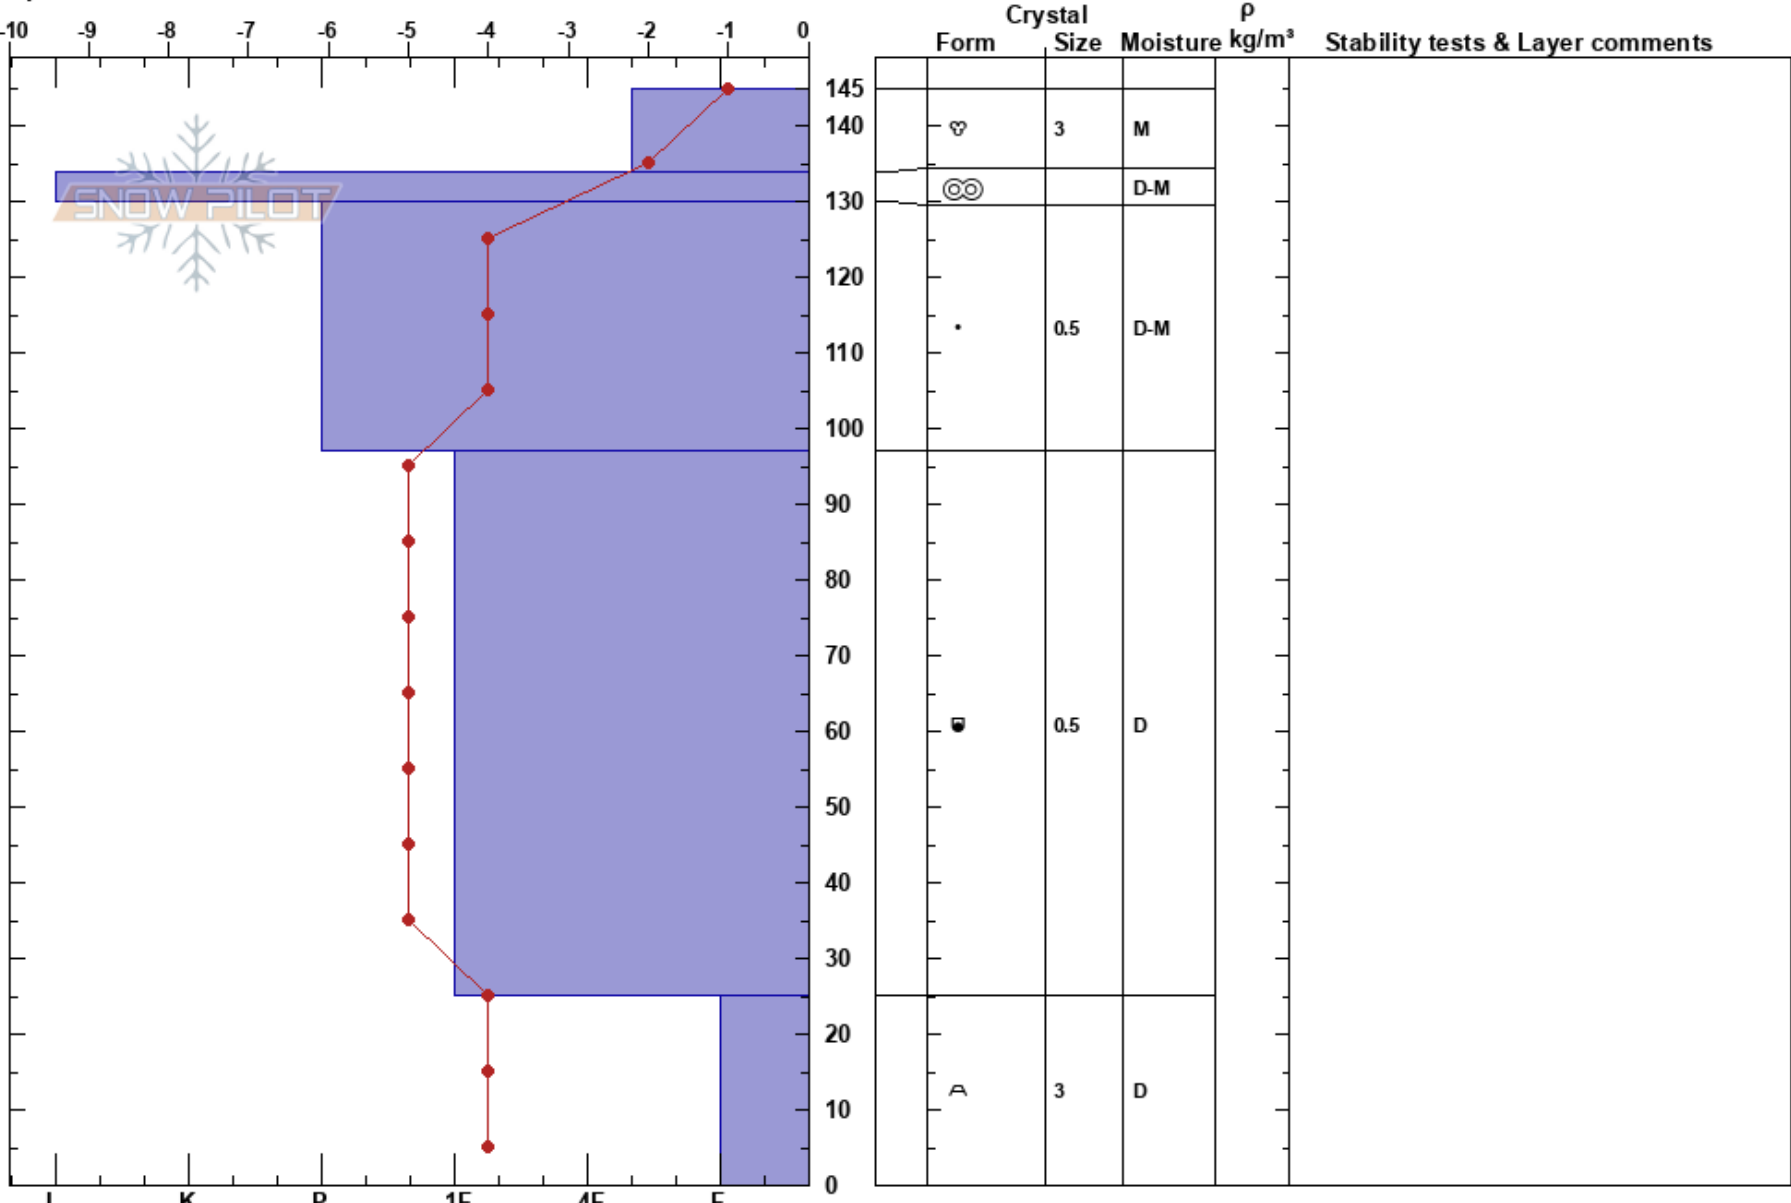

Eldora - West Ridge
 Front Range
 CO
Elevation: 10400 ft
Aspect: 120°

Eddie Schoen
 03/15/2017 - 2:00pm
Co-ord: 39.94525N, -105.60902W
Slope Angle: 40°
Wind Loading:

Stability:
Air Temperature: 12°C
Sky Cover: CLR
Precipitation: NO
Wind: Calm

Specifics: Pit dug in a Ski Area; Pit is representative of backcountry

Notes: Checking overall snowpack moisture content. No free or running water noted.