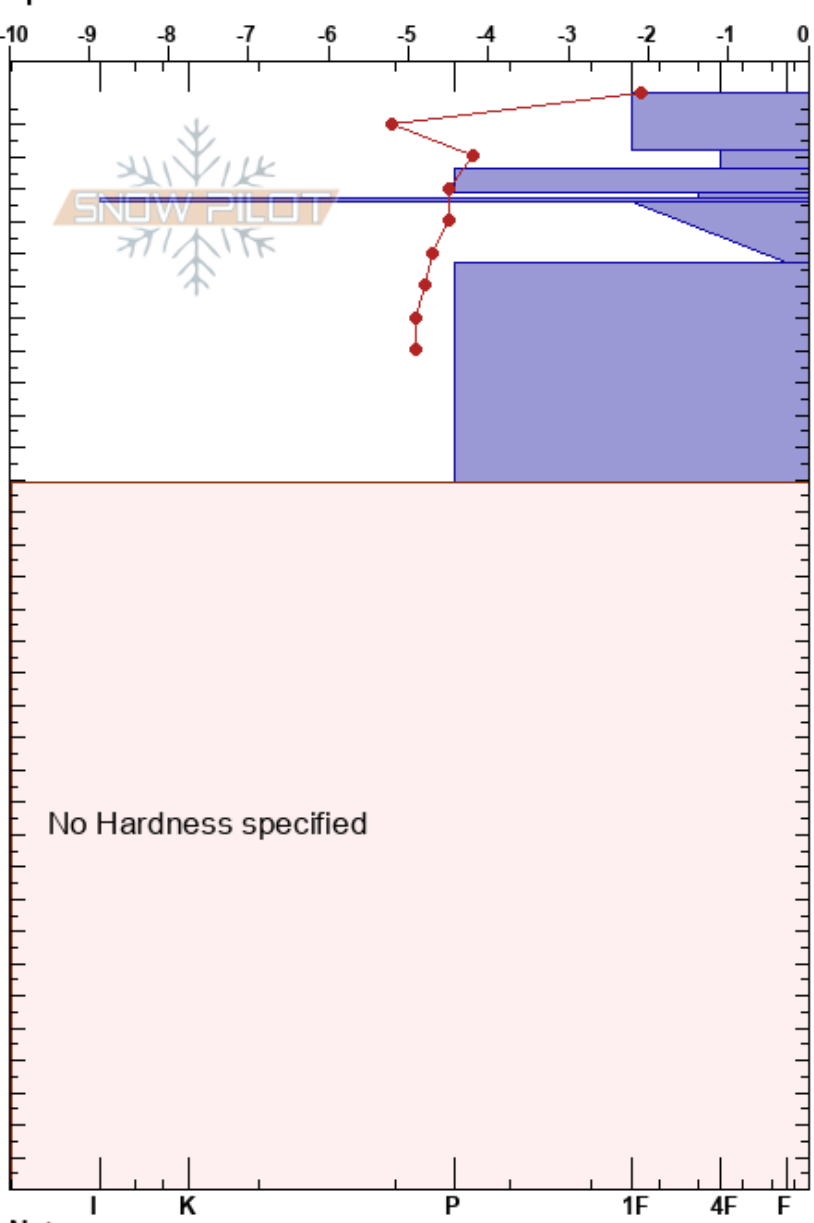

Flåten Skoterled
 Funäsfjällen
 Sweden
 Elevation: 906 m
 Aspect: NE
 Specifics:

John Wilcoxon
 16/03/2017 - 14:20
 Co-ord: 62.57207N, 12.43129E
 Slope Angle: 23°
 Wind Loading: yes

Stability: HS:340
 Air Temperature: -1.1°C PF:22
 Sky Cover: BKN
 Precipitation: NO
 Wind: S Strong

Layer Notes:
 34-53cm: Troligen Skot. Komp.

Form	Crystal		Moisture	ρ kg/m ³	Stability tests & Layer comments
	Size				
	0.5	D			
	2	D			
	0.5	D			
	1	D			
		D			
	2	D			
					34-53cm: Troligen Skot. Komp.