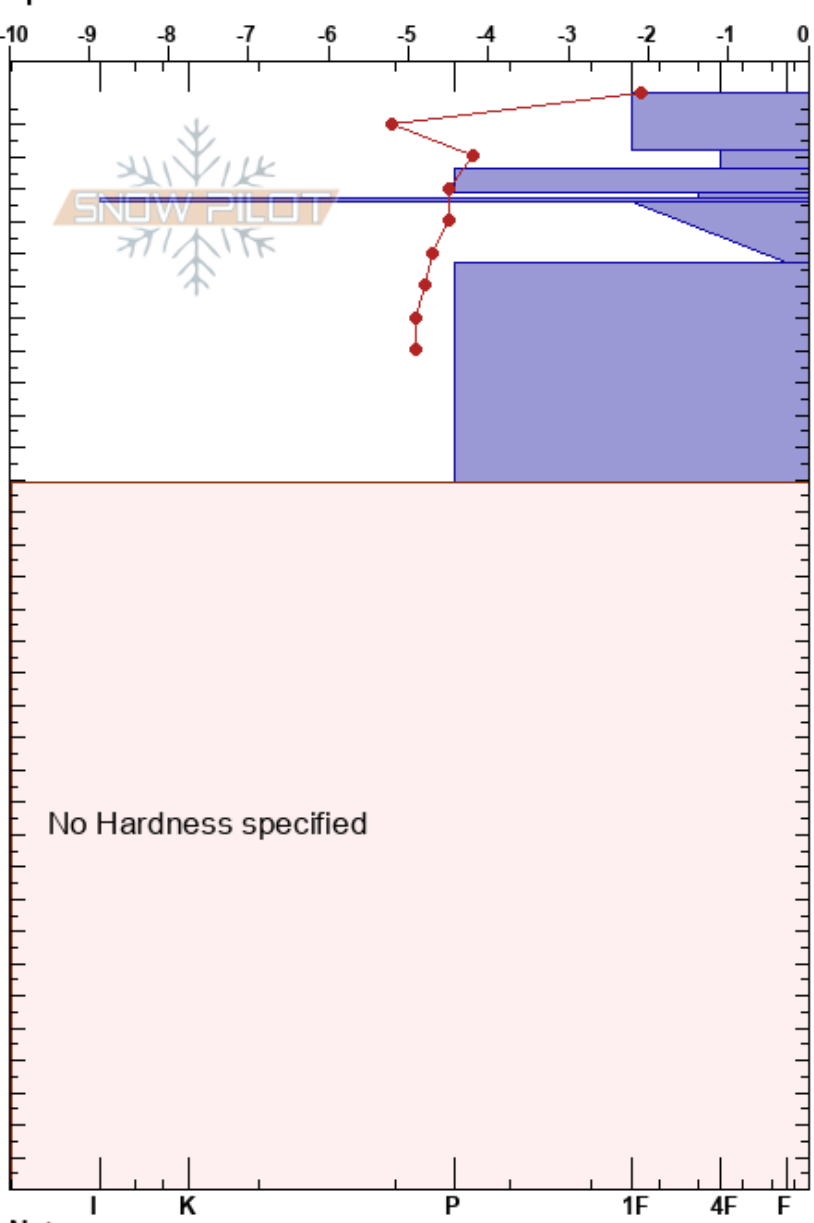

Flåten Skoterled
 Funäsfjällen
 Sweden
 Elevation: 906 m
 Aspect: NE
 Specifics:

John Wilcoxon
 16/03/2017 - 14:20
 Co-ord: 62.57207N, 12.43129E
 Slope Angle: 23°
 Wind Loading: yes

Stability: HS:340
 Air Temperature: -1.1°C PF:22
 Sky Cover: BKN
 Precipitation: NO
 Wind: S Strong

Layer Notes:
 34-53cm: Troligen Skot. Komp.

Form	Crystal		ρ kg/m³	Stability tests & Layer comments
	Size	Moisture		
—	0.5	D		
—	2	D		
•	0.5	D		
⊖	1	D		
—		D		
—		D		
—	2	D		
				34-53cm: Troligen Skot. Komp.
•				