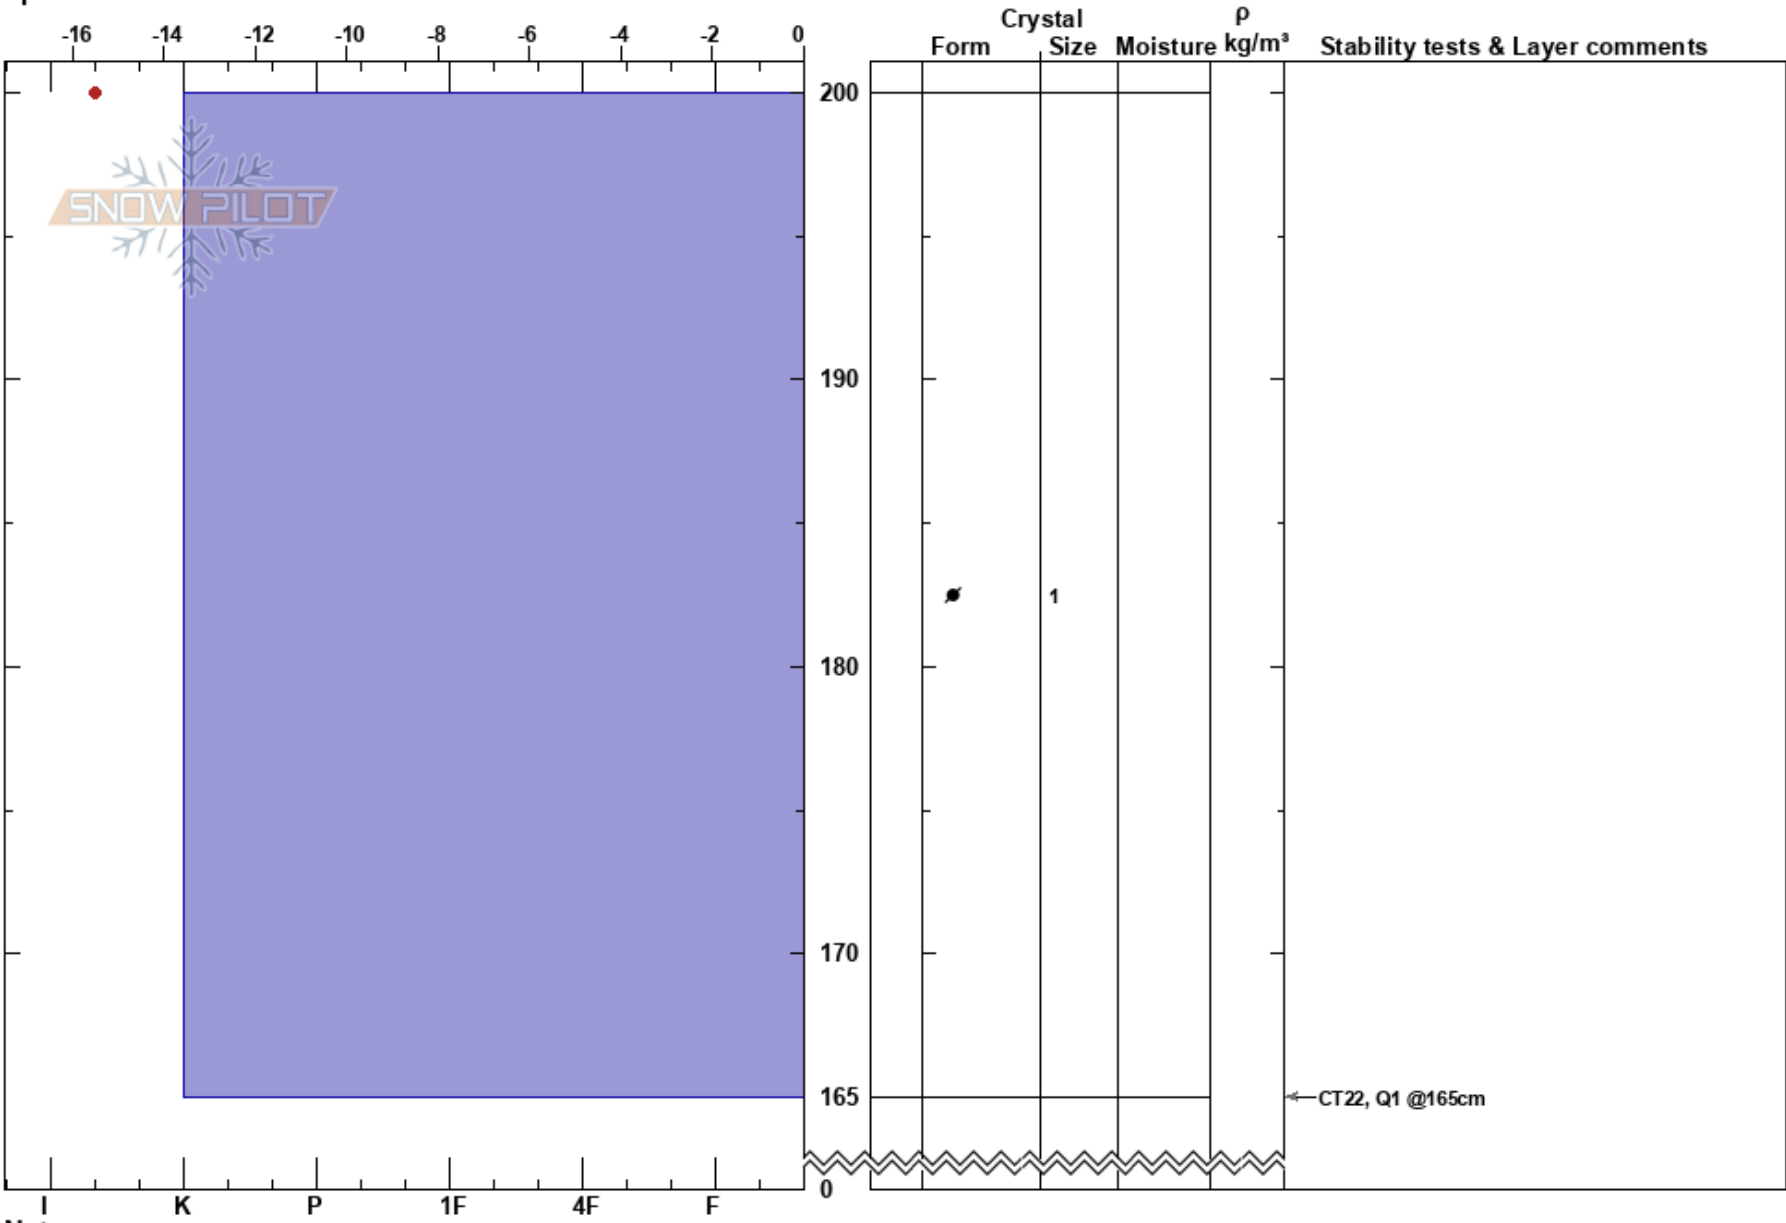

Bro Bowl North Shouldle  
Chugach Range  
AK  
Elevation: 4300 ft  
Aspect: N  
Specifics:

Max Wittenberg  
03/15/2017 - 11:00am  
Co-ord: 61.18303N, -145.74909E  
Slope Angle: 30°  
Wind Loading: yes

Stability:  
Air Temperature: -14°C  
Sky Cover: SCT  
Precipitation: NO  
Wind: NE Moderate

HS:200  
PF:3

Layer Notes:

Notes: