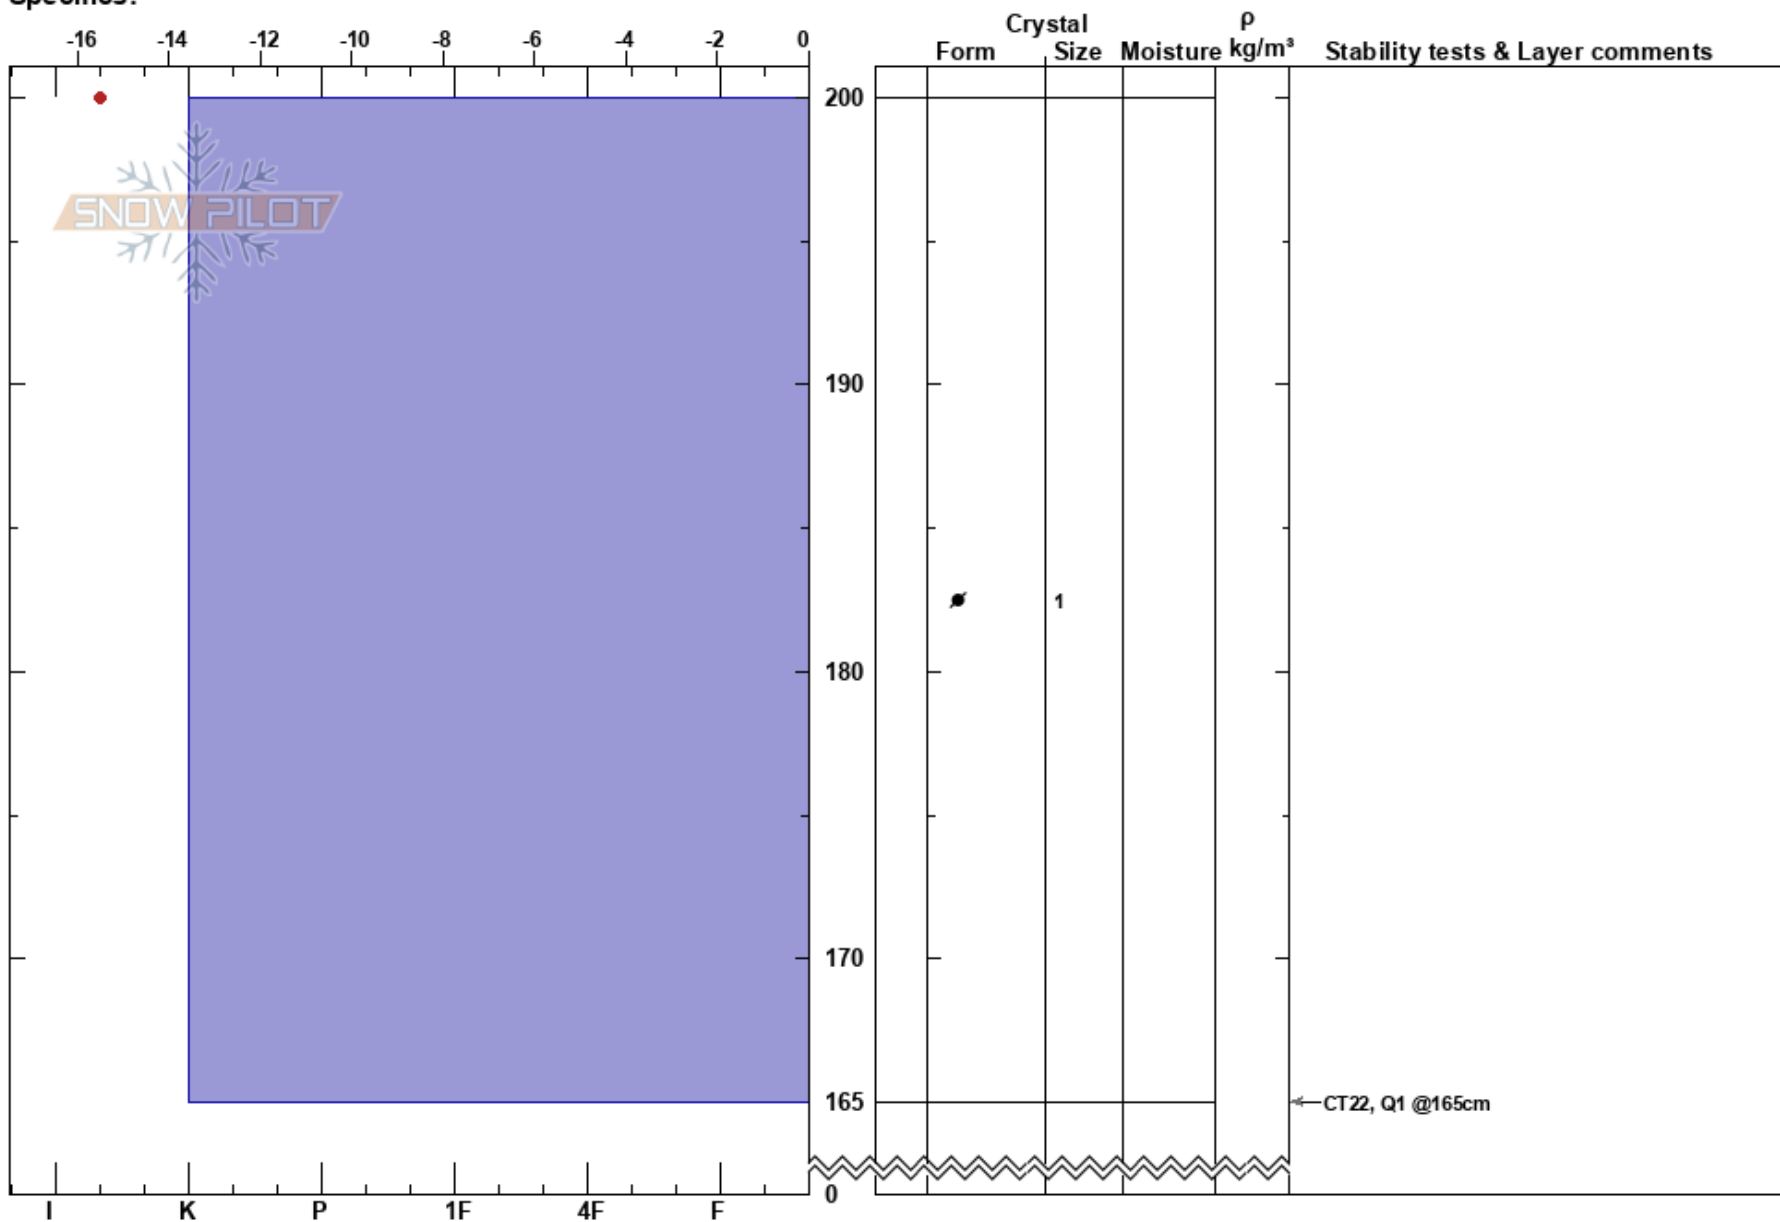

Bro Bowl North Shouldle
Chugach Range
AK
Elevation: 4300 ft
Aspect: N
Specifics:

Max Wittenberg
03/15/2017 - 11:00am
Co-ord: 61.18303N, -145.74909E
Slope Angle: 30°
Wind Loading: yes

Stability:
Air Temperature: -14°C
Sky Cover: SCT
Precipitation: NO
Wind: NE Moderate

HS:200
PF:3

Layer Notes:

Notes: