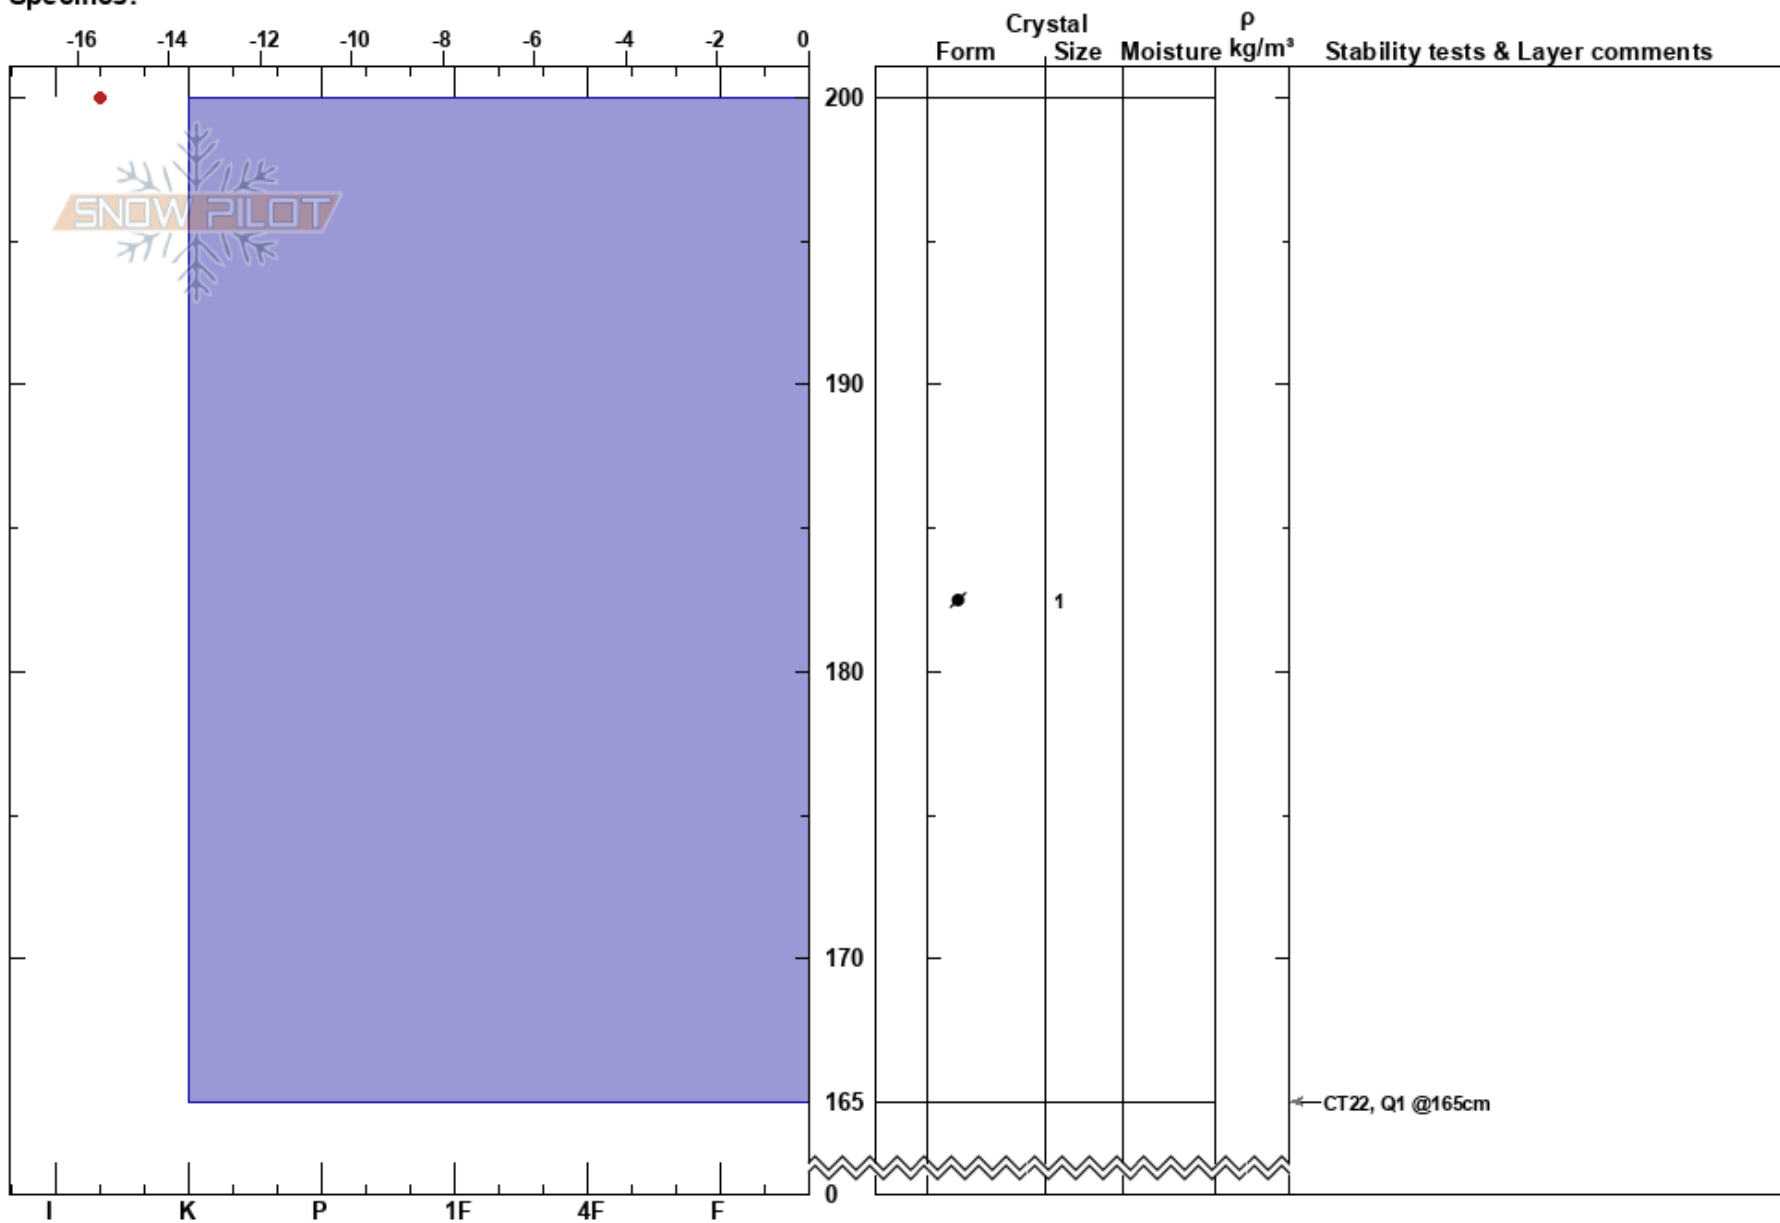

Bro Bowl North Shoulde
Chugach Range
AK
Elevation: 4300 ft
Aspect: N
Specifics:

Max Wittenberg
03/15/2017 - 11:00am
Co-ord: 61.18303N, -145.74909E
Slope Angle: 30°
Wind Loading: yes

Stability:
Air Temperature: -14°C
Sky Cover: SCT
Precipitation: NO
Wind: NE Moderate

HS:200
PF:3

Layer Notes:

Notes: