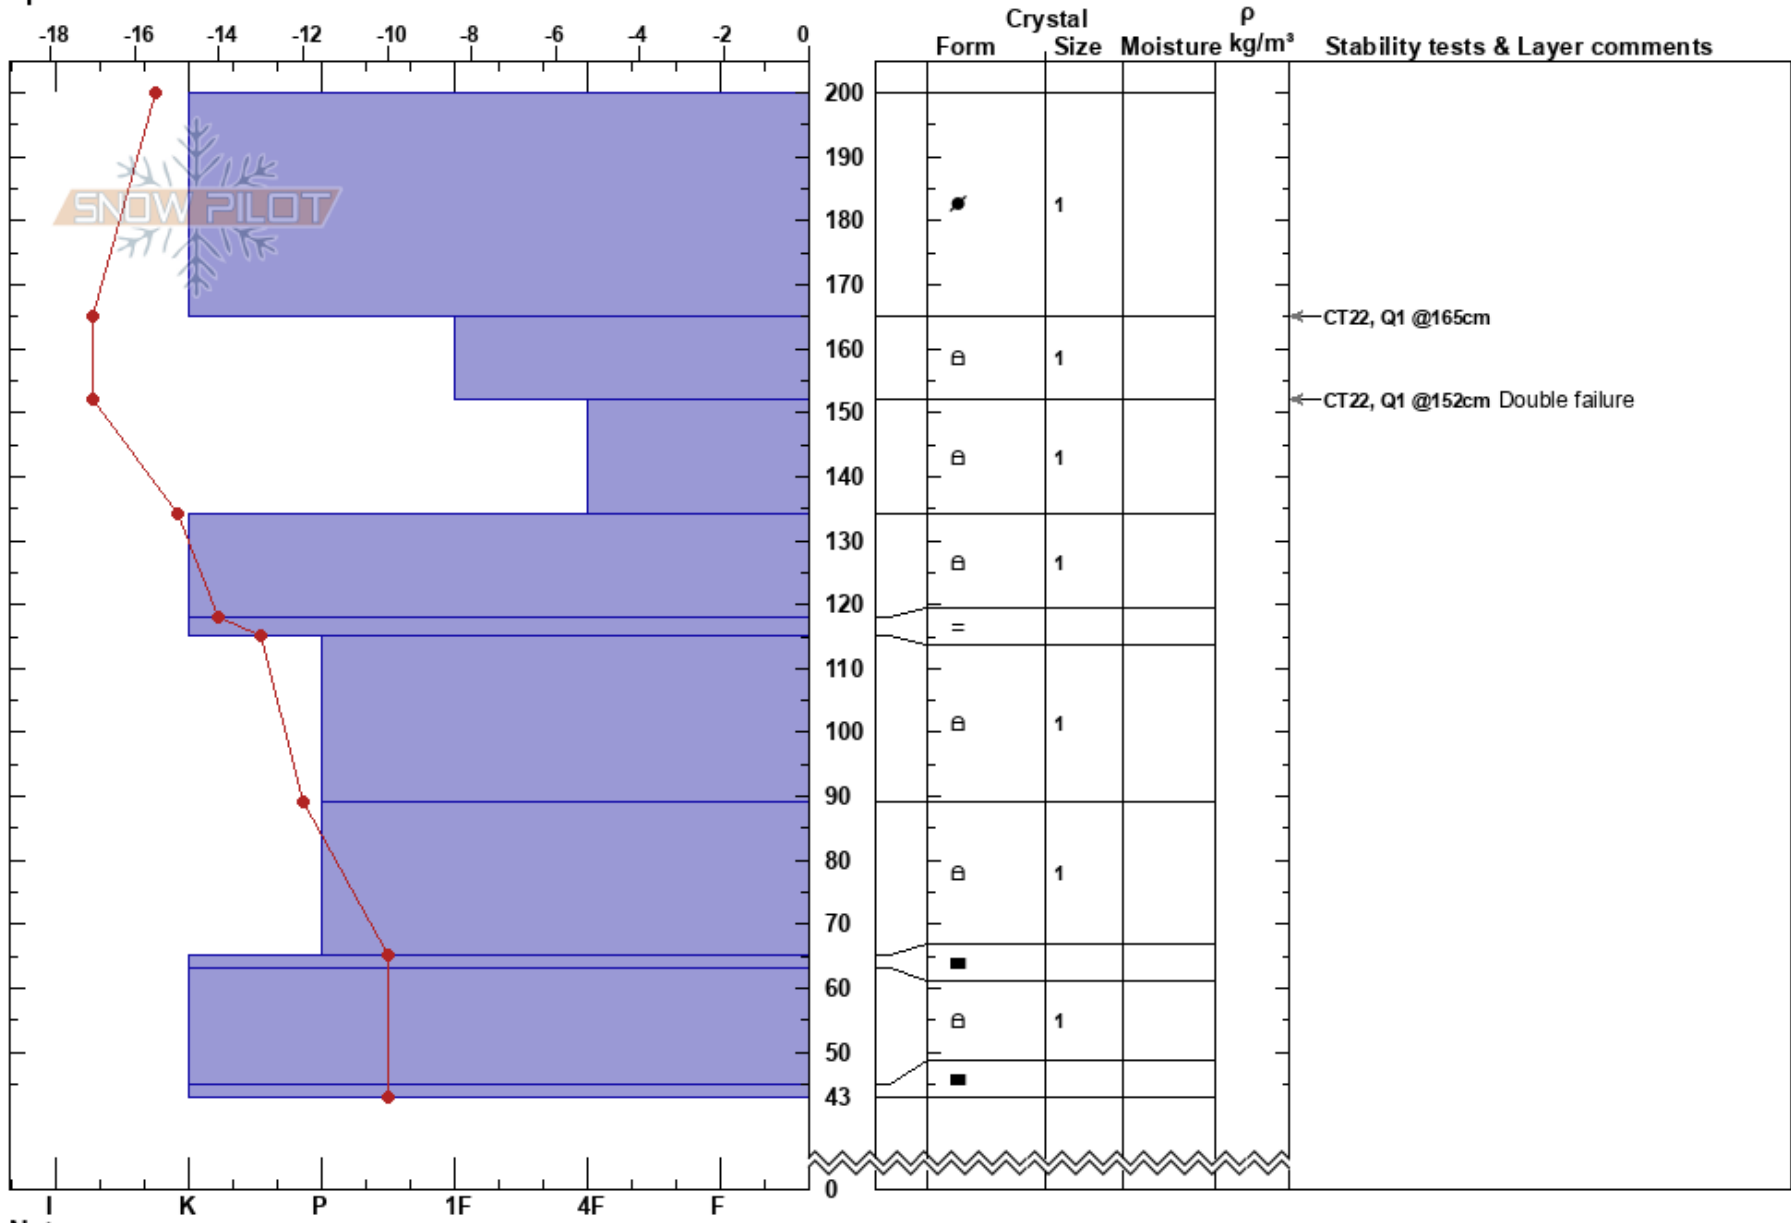

Bro Bowl North Shoulder  
 Chugach Range  
 AK  
 Elevation: 4300 ft  
 Aspect: N  
 Specifics:

Max Wittenberg  
 03/15/2017 - 11:00am  
 Co-ord: 61.18303N, -145.74909E  
 Slope Angle: 30°  
 Wind Loading: yes

Stability: HS:200  
 Air Temperature: -14°C PF:3  
 Sky Cover: SCT  
 Precipitation: NO  
 Wind: NE Moderate

Notes: