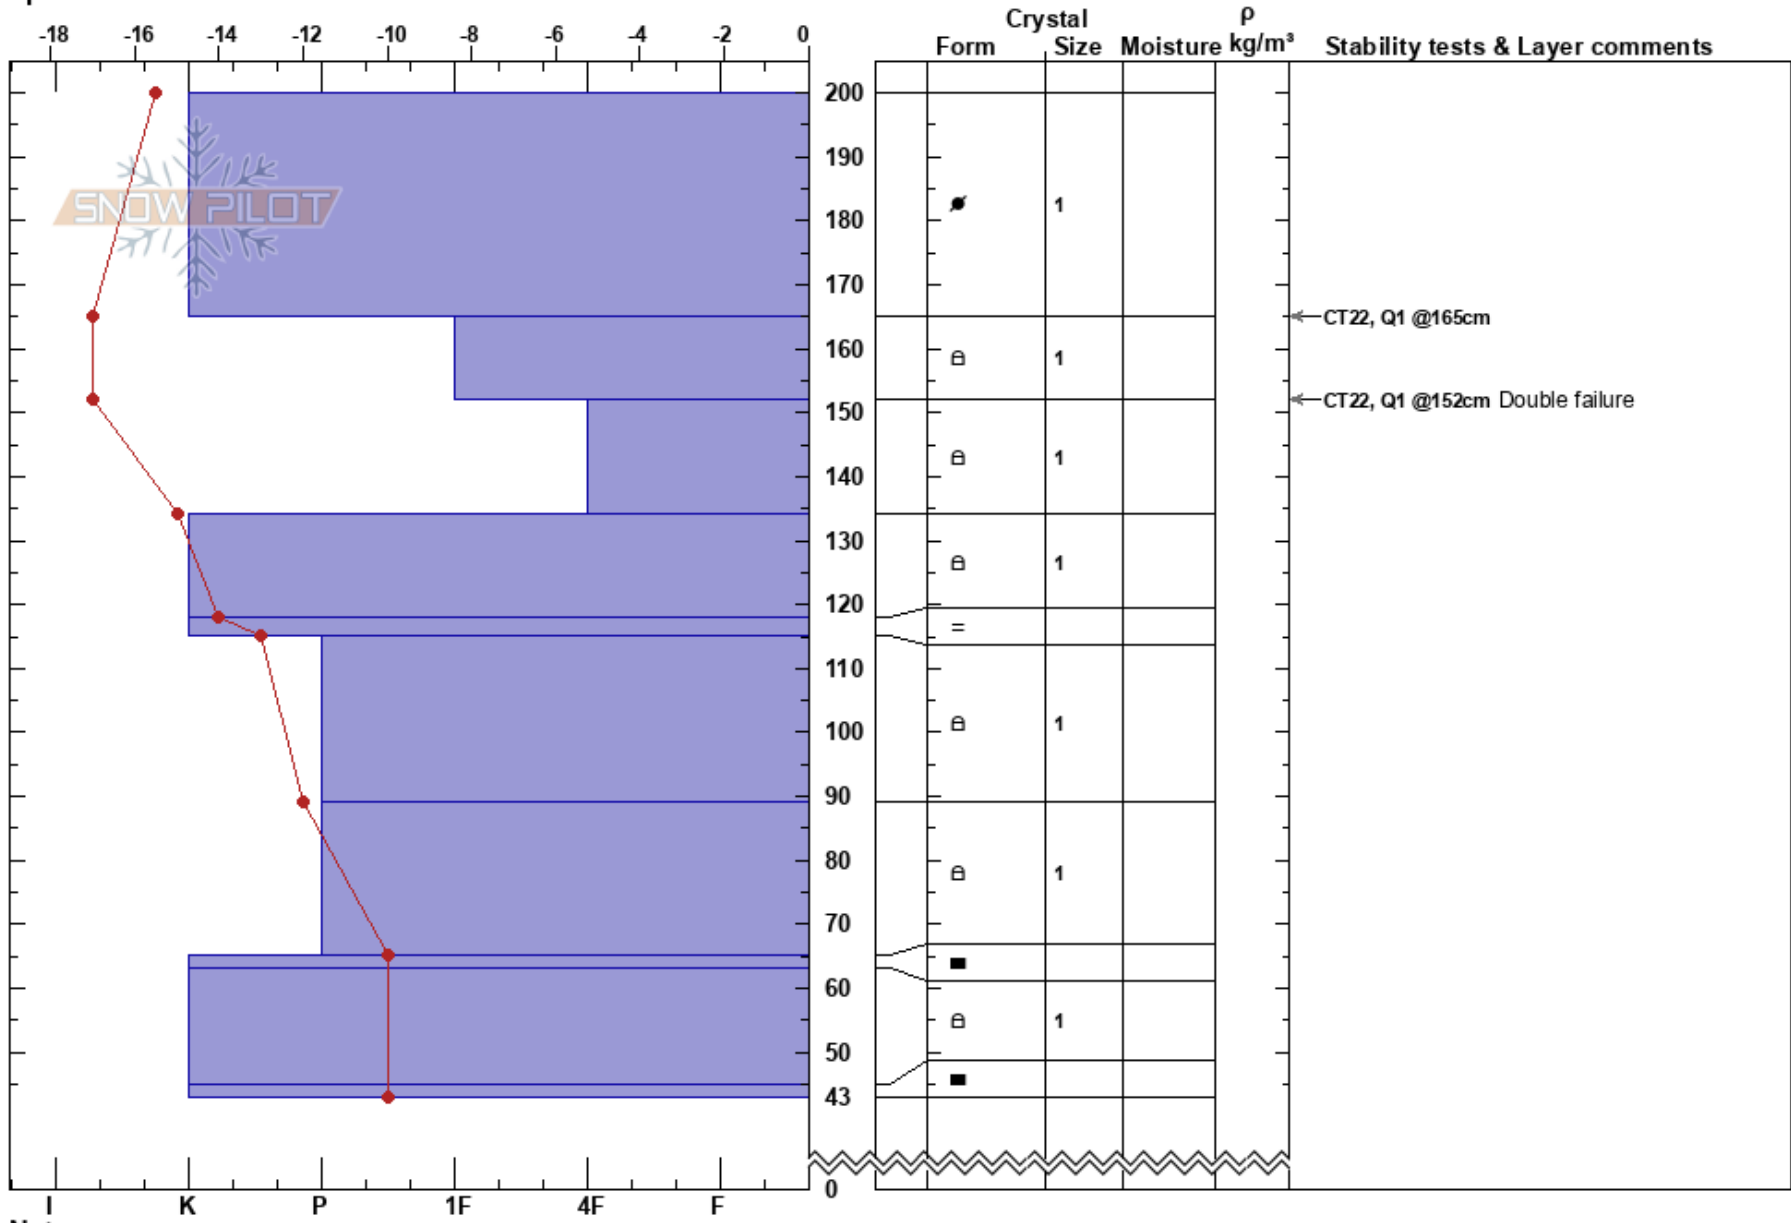

Bro Bowl North Shoulder
 Chugach Range
 AK
 Elevation: 4300 ft
 Aspect: N
 Specifics:

Max Wittenberg
 03/15/2017 - 11:00am
 Co-ord: 61.18303N, -145.74909E
 Slope Angle: 30°
 Wind Loading: yes

Stability: HS:200
 Air Temperature: -14°C PF:3
 Sky Cover: SCT
 Precipitation: NO
 Wind: NE Moderate

Layer Notes:

Notes: