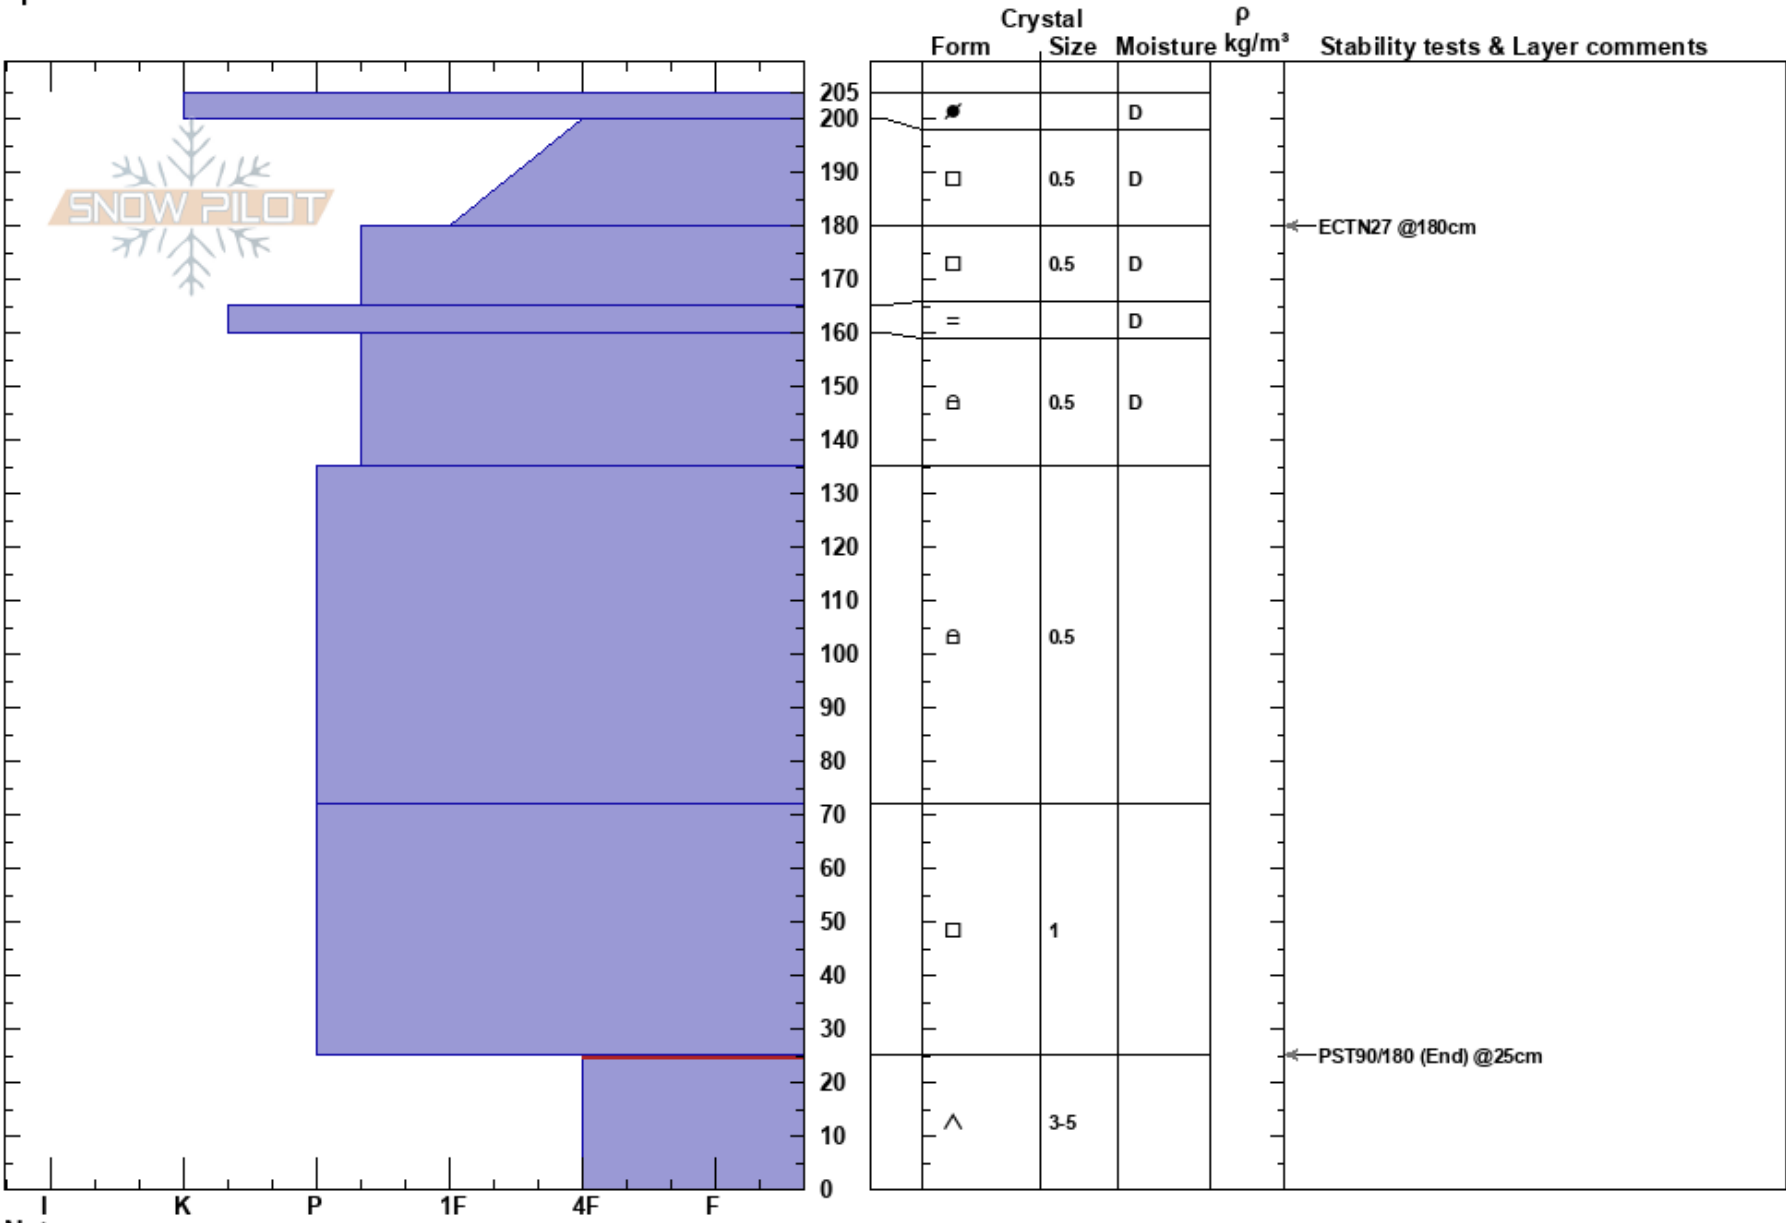

Gully 1 North
 Chugach Range
 AK
 Elevation: 2600 ft
 Aspect: N
 Specifics:

Max Wittenberg
 03/15/2017 - 12:35am
 Co-ord:
 Slope Angle: 32°
 Wind Loading: yes

Stability: **HS:205**
 Air Temperature: -15°C **PF:15** 25-0cm: Problematic layer
 Sky Cover: SCT
 Precipitation: S-1
 Wind: NE Moderate