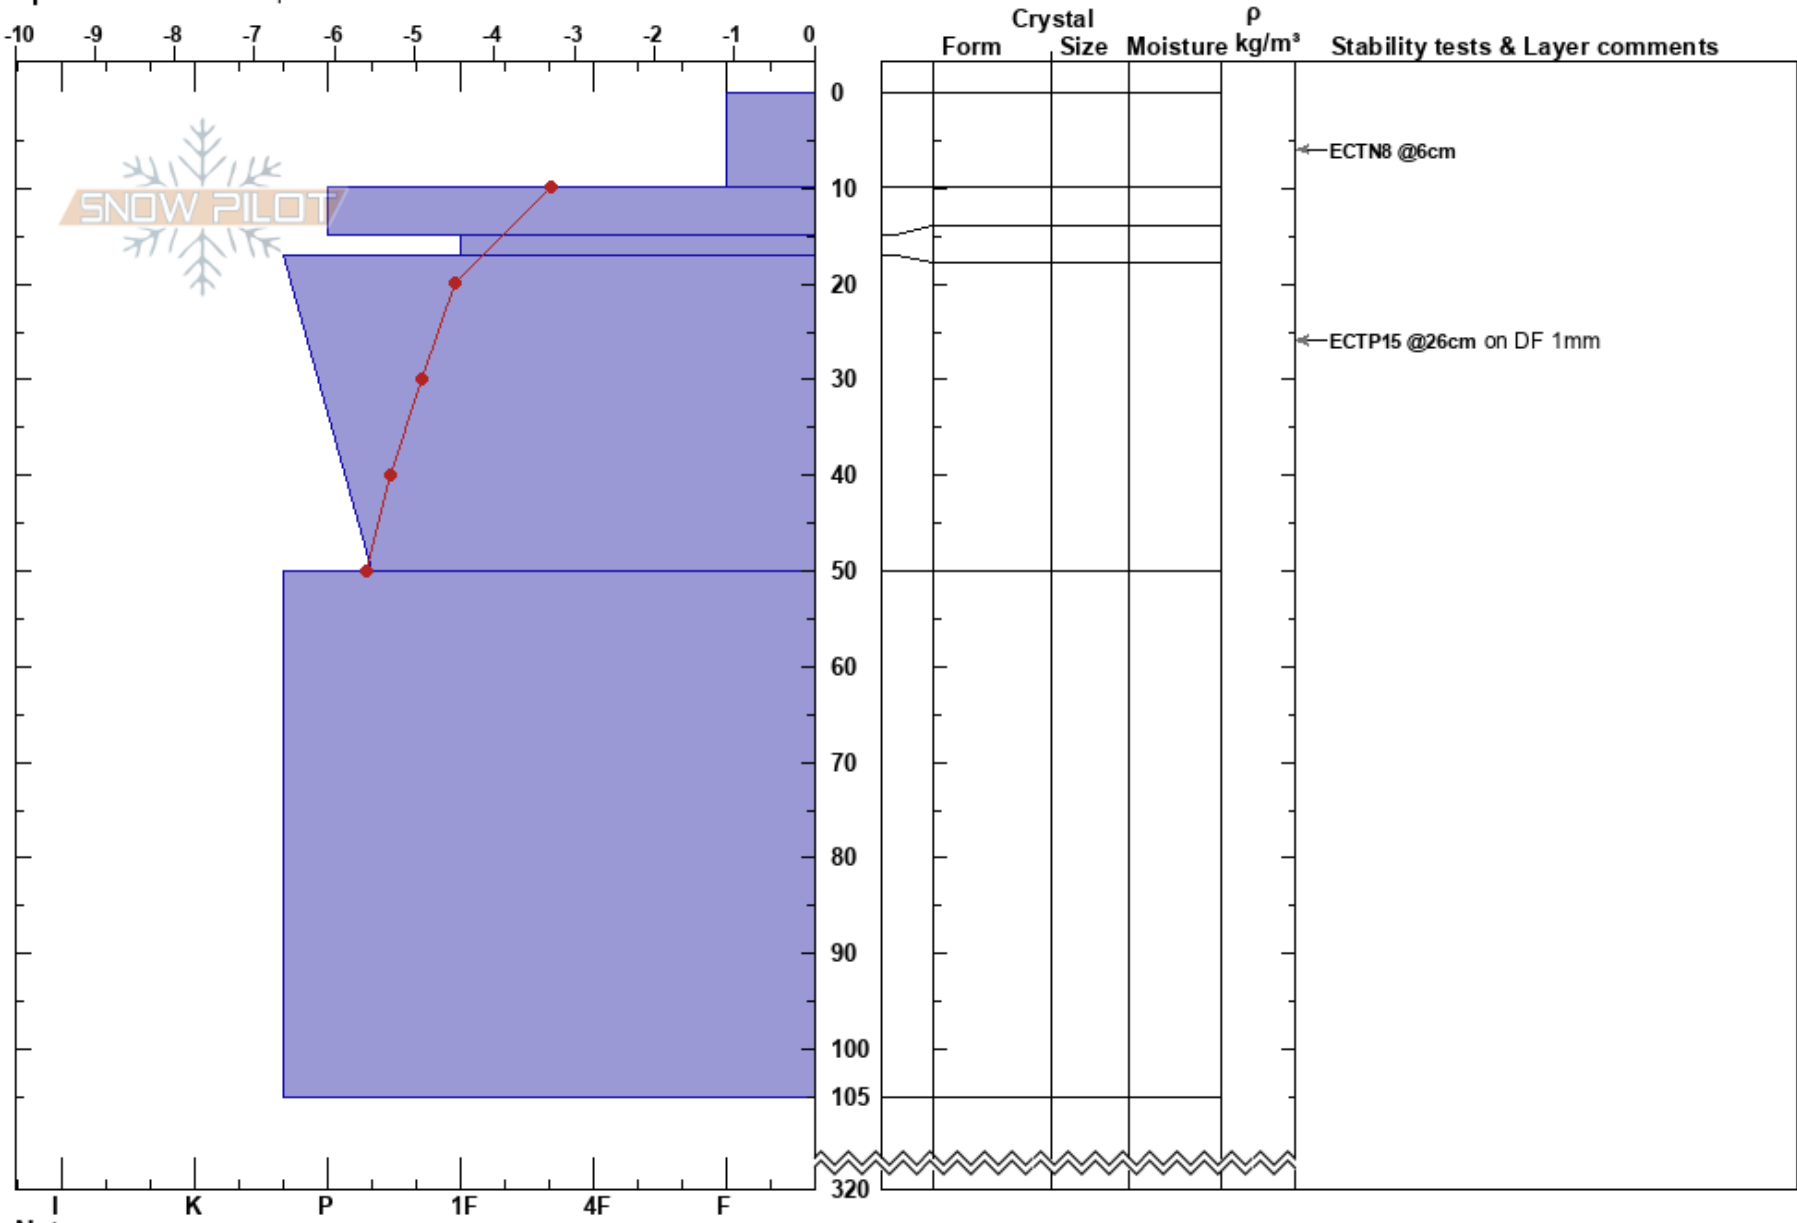

Djävulsgrötan
 Abisko
 Sweden
Elevation: 775 m
Aspect: E
Specifics: We skied slope

Abisko Nuolja
 27/03/2020 - 10:20
Co-ord: 68.36718N, 18.73163E
Slope Angle: 30°
Wind Loading: yes

Stability: HS:320
Air Temperature: -1.6°C **PF:**7
Sky Cover: OVC
Precipitation:
Wind: SW Moderate