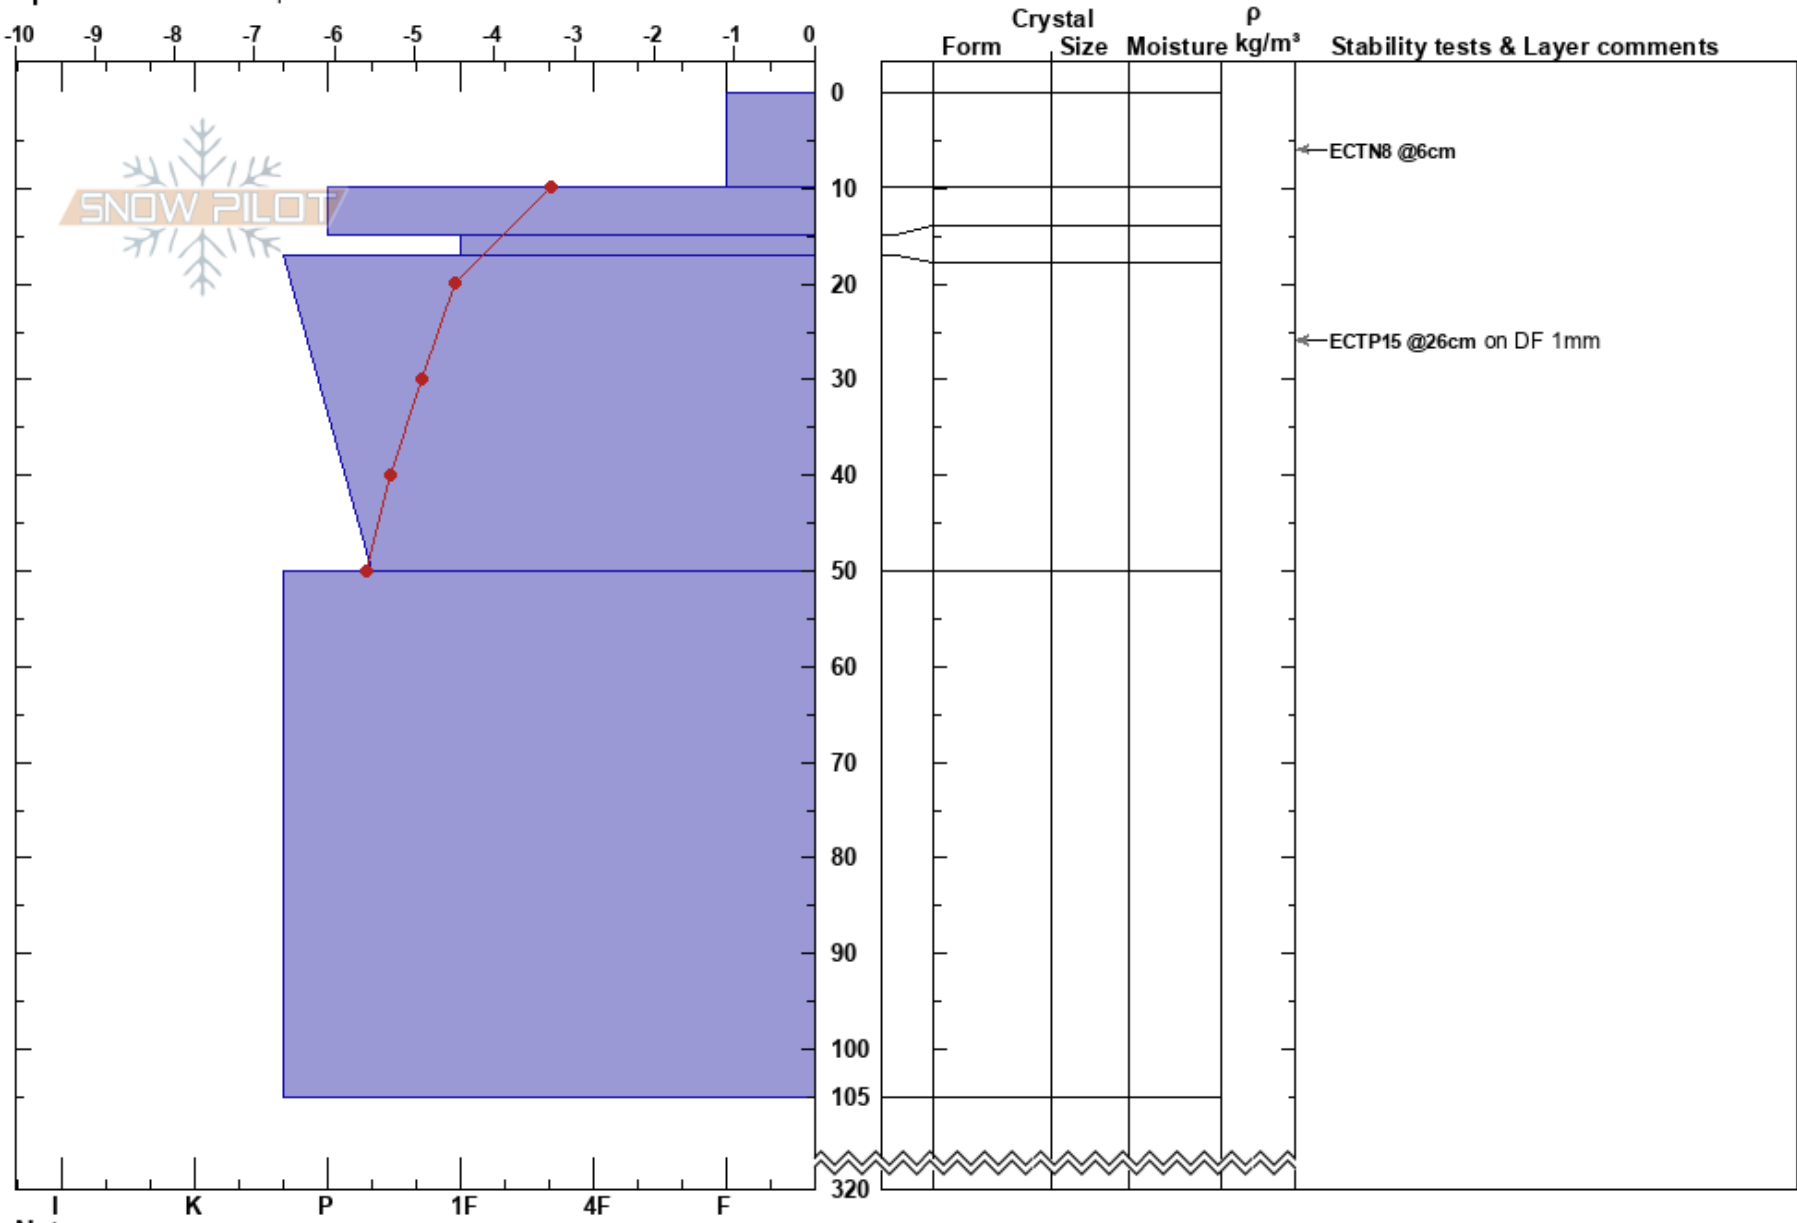

Djävulsgrötan  
 Abisko  
 Sweden  
 Elevation: 775 m  
 Aspect: E  
 Specifics: We skied slope

Abisko Nuolja  
 27/03/2020 - 10:20  
 Co-ord: 68.36718N, 18.73163E  
 Slope Angle: 30°  
 Wind Loading: yes

Stability: HS:320  
 Air Temperature: -1.6°C PF:7  
 Sky Cover: OVC  
 Precipitation:  
 Wind: SW Moderate

Notes: