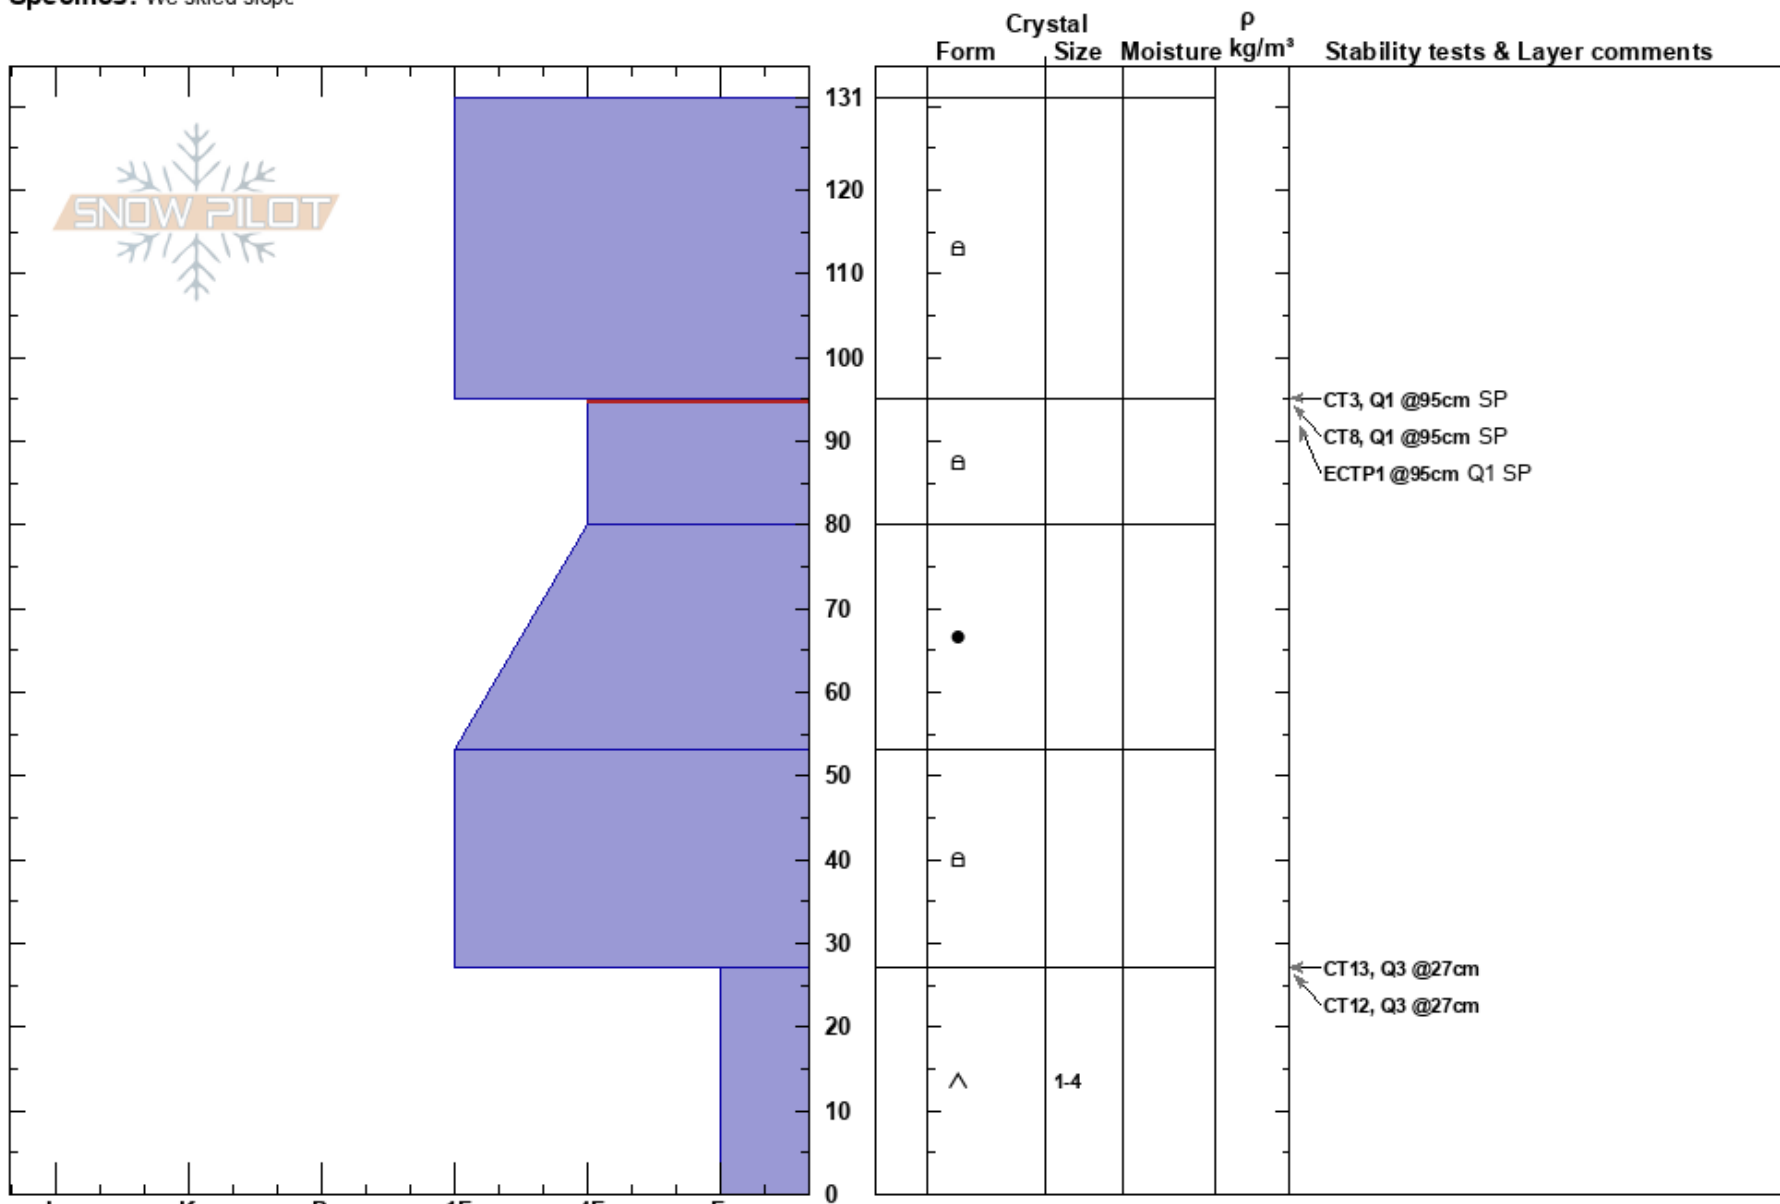

Whitney's NW
 Chugach Range
 AK
 Elevation: 5250 ft
 Aspect: NW
 Specifics: We skied slope

AK Rendezvous
 03/11/2017 - 12:20pm
 Co-ord:
 Slope Angle: 42°
 Wind Loading:

Stability:
 Air Temperature:
 Sky Cover: CLR
 Precipitation: NO
 Wind: S Light Breeze

HS:131
 PF:1 95-80cm:Problematic layer

Notes: Pit dug near the bottom of a rock rib on the skier's right side of the barrel. It's possible heating from the rocks played a part in the test results.