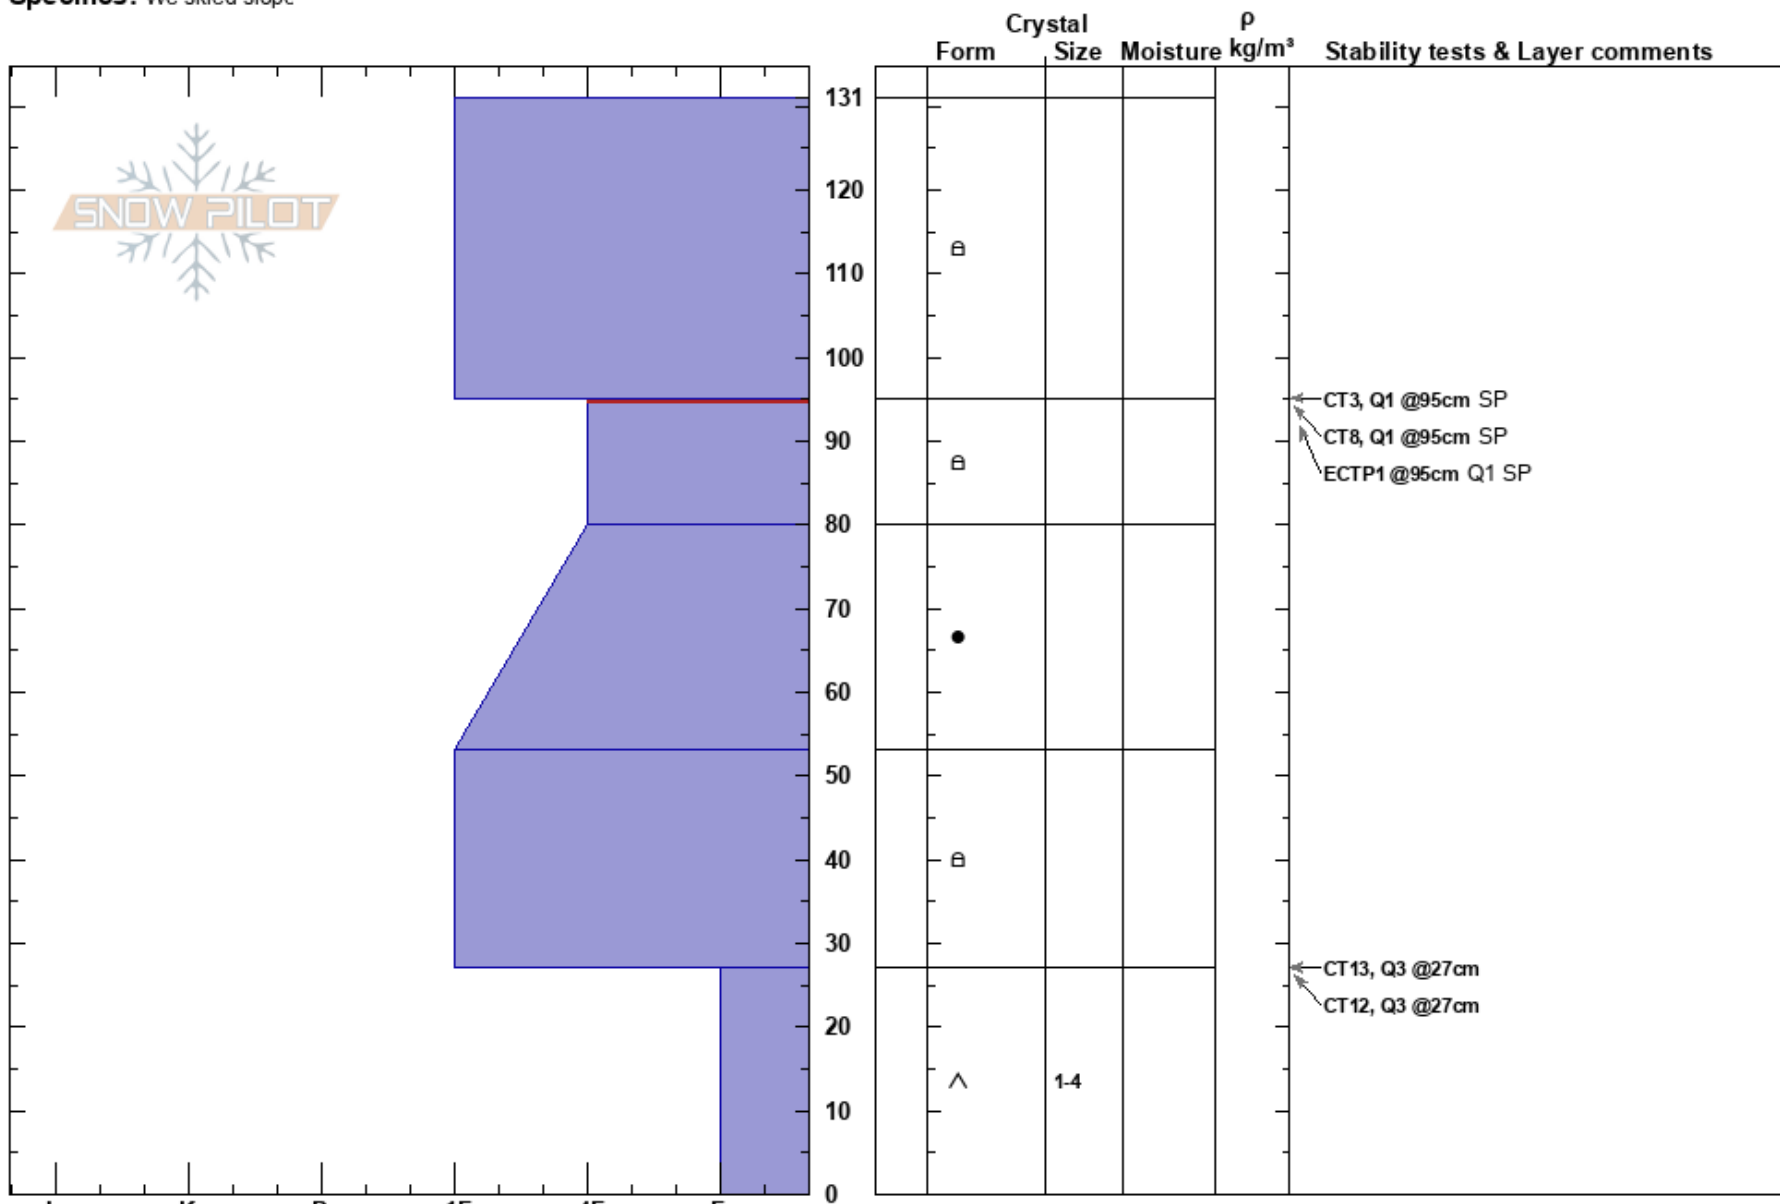

Whitney's NW  
 Chugach Range  
 AK  
 Elevation: 5250 ft  
 Aspect: NW  
 Specifics: We skied slope

AK Rendezvous  
 03/11/2017 - 12:20pm  
 Co-ord:  
 Slope Angle: 42°  
 Wind Loading:

Stability:  
 Air Temperature:  
 Sky Cover: CLR  
 Precipitation: NO  
 Wind: S Light Breeze

HS:131  
 PF:1 95-80cm:Problematic layer

Notes: Pit dug near the bottom of a rock rib on the skier's right side of the barrel. It's possible heating from the rocks played a part in the test results.