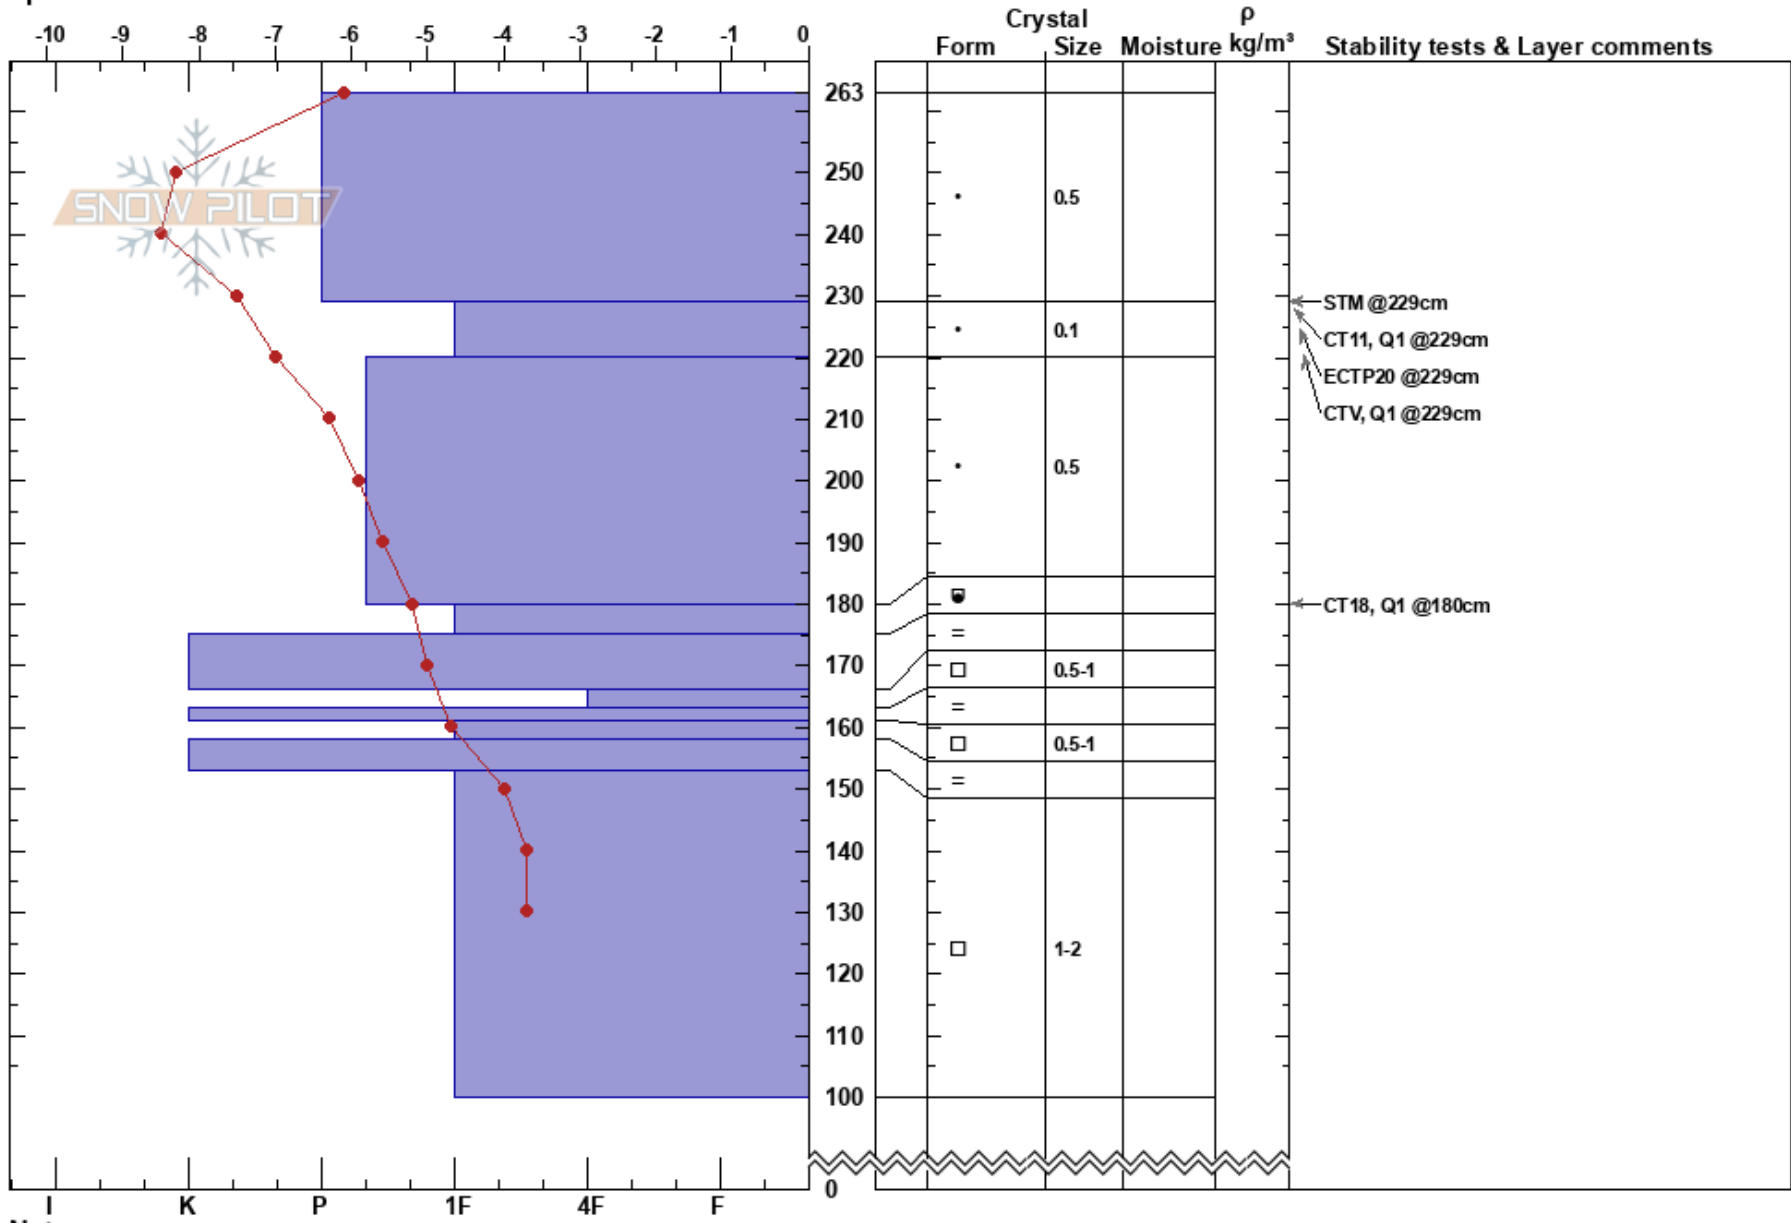

Top of Snowslide  
 Kachina Peaks  
 AZ  
 Elevation: 11889 ft  
 Aspect: E  
 Specifics:

Alicia Leggett  
 03/26/2020 - 1:00pm  
 Co-ord: 35.33201N, -111.67736W  
 Slope Angle: 34°  
 Wind Loading: previous

Stability:  
 Air Temperature: -6.6°C  
 Sky Cover: BKN  
 Precipitation: NO  
 Wind: W Light Breeze

HS:263  
 PF:30  
 PS:10

Layer Notes:

Notes: