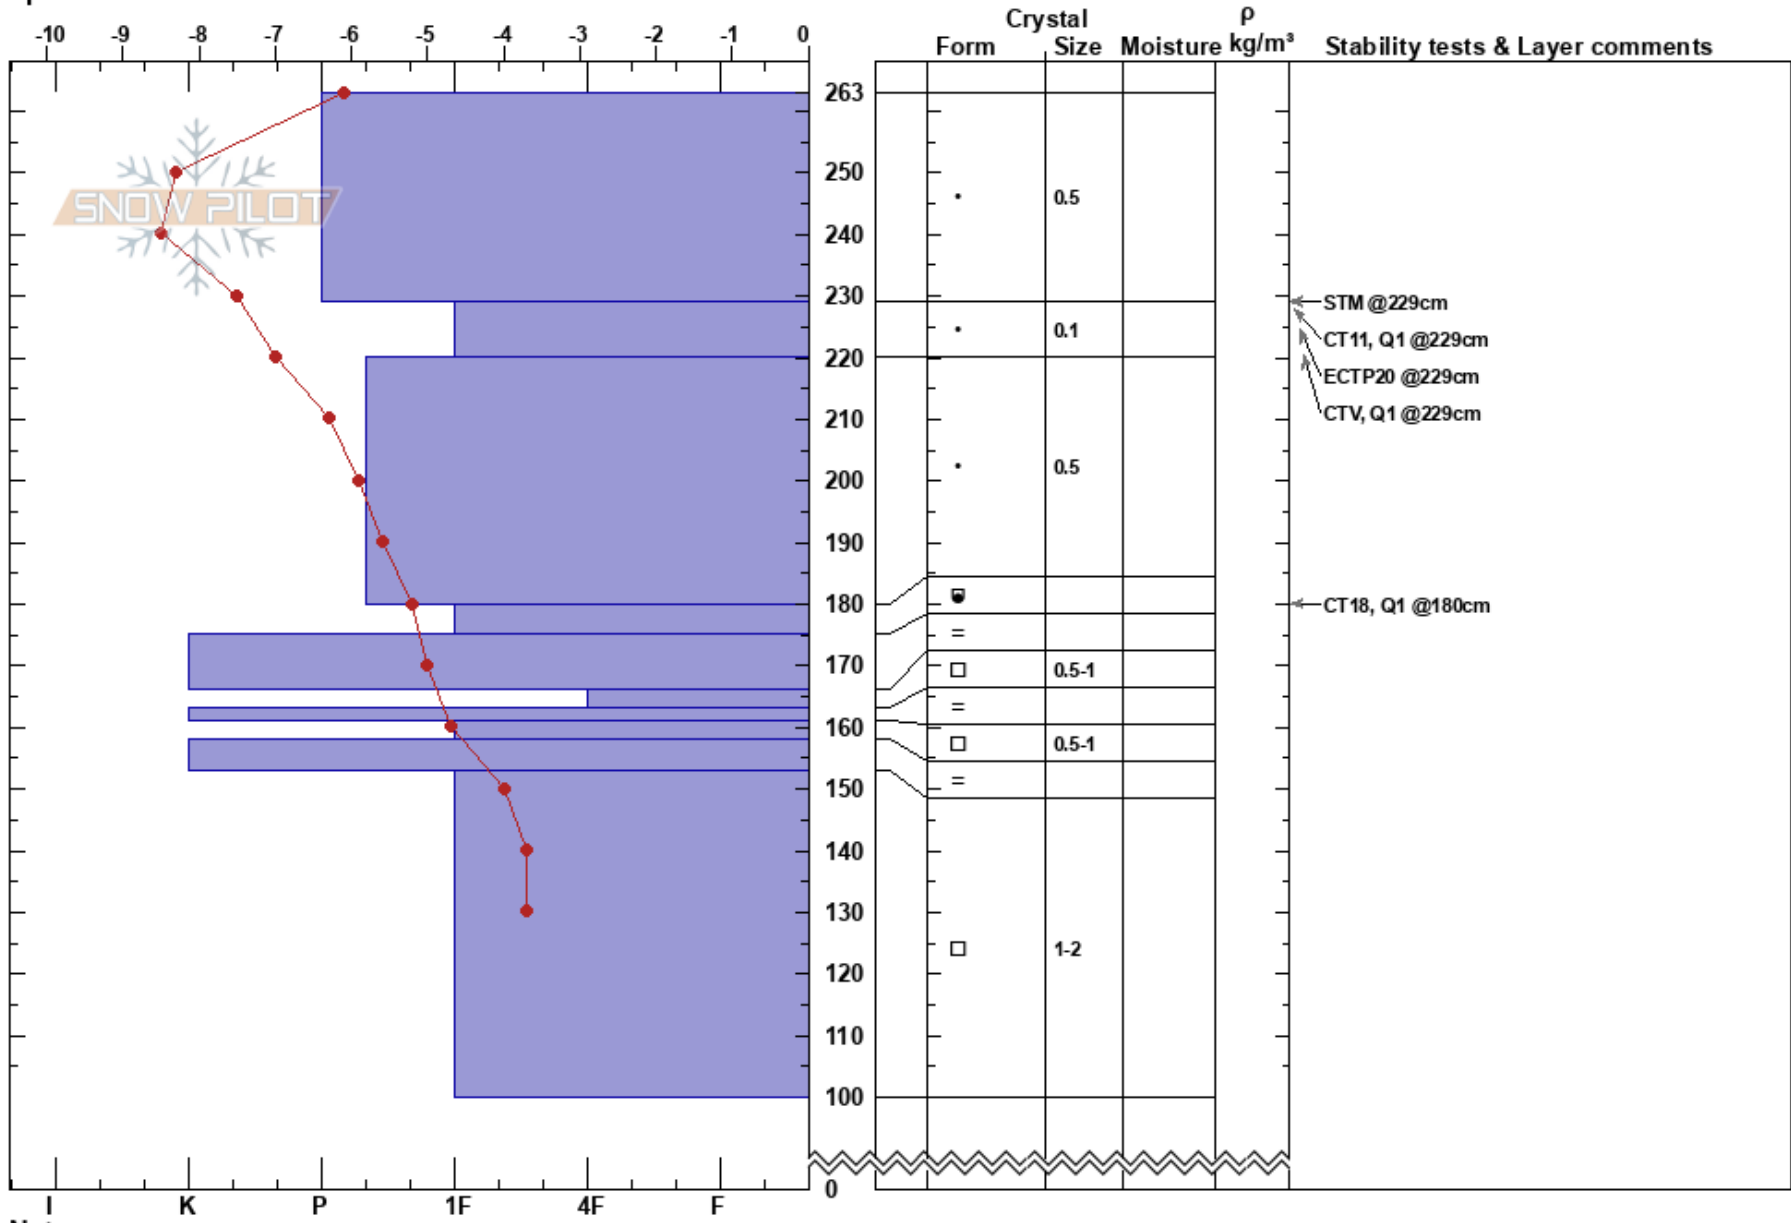

Top of Snowslide  
 Kachina Peaks  
 AZ  
 Elevation: 11889 ft  
 Aspect: E  
 Specifics:

Alicia Leggett  
 03/26/2020 - 1:00pm  
 Co-ord: 35.33201N, -111.67736W  
 Slope Angle: 34°  
 Wind Loading: previous

Stability: **HS:263**  
 Air Temperature: -6.6°C **PF:30**  
 Sky Cover: BKN **PS:10**  
 Precipitation: NO  
 Wind: W Light Breeze

Layer Notes:

Notes: