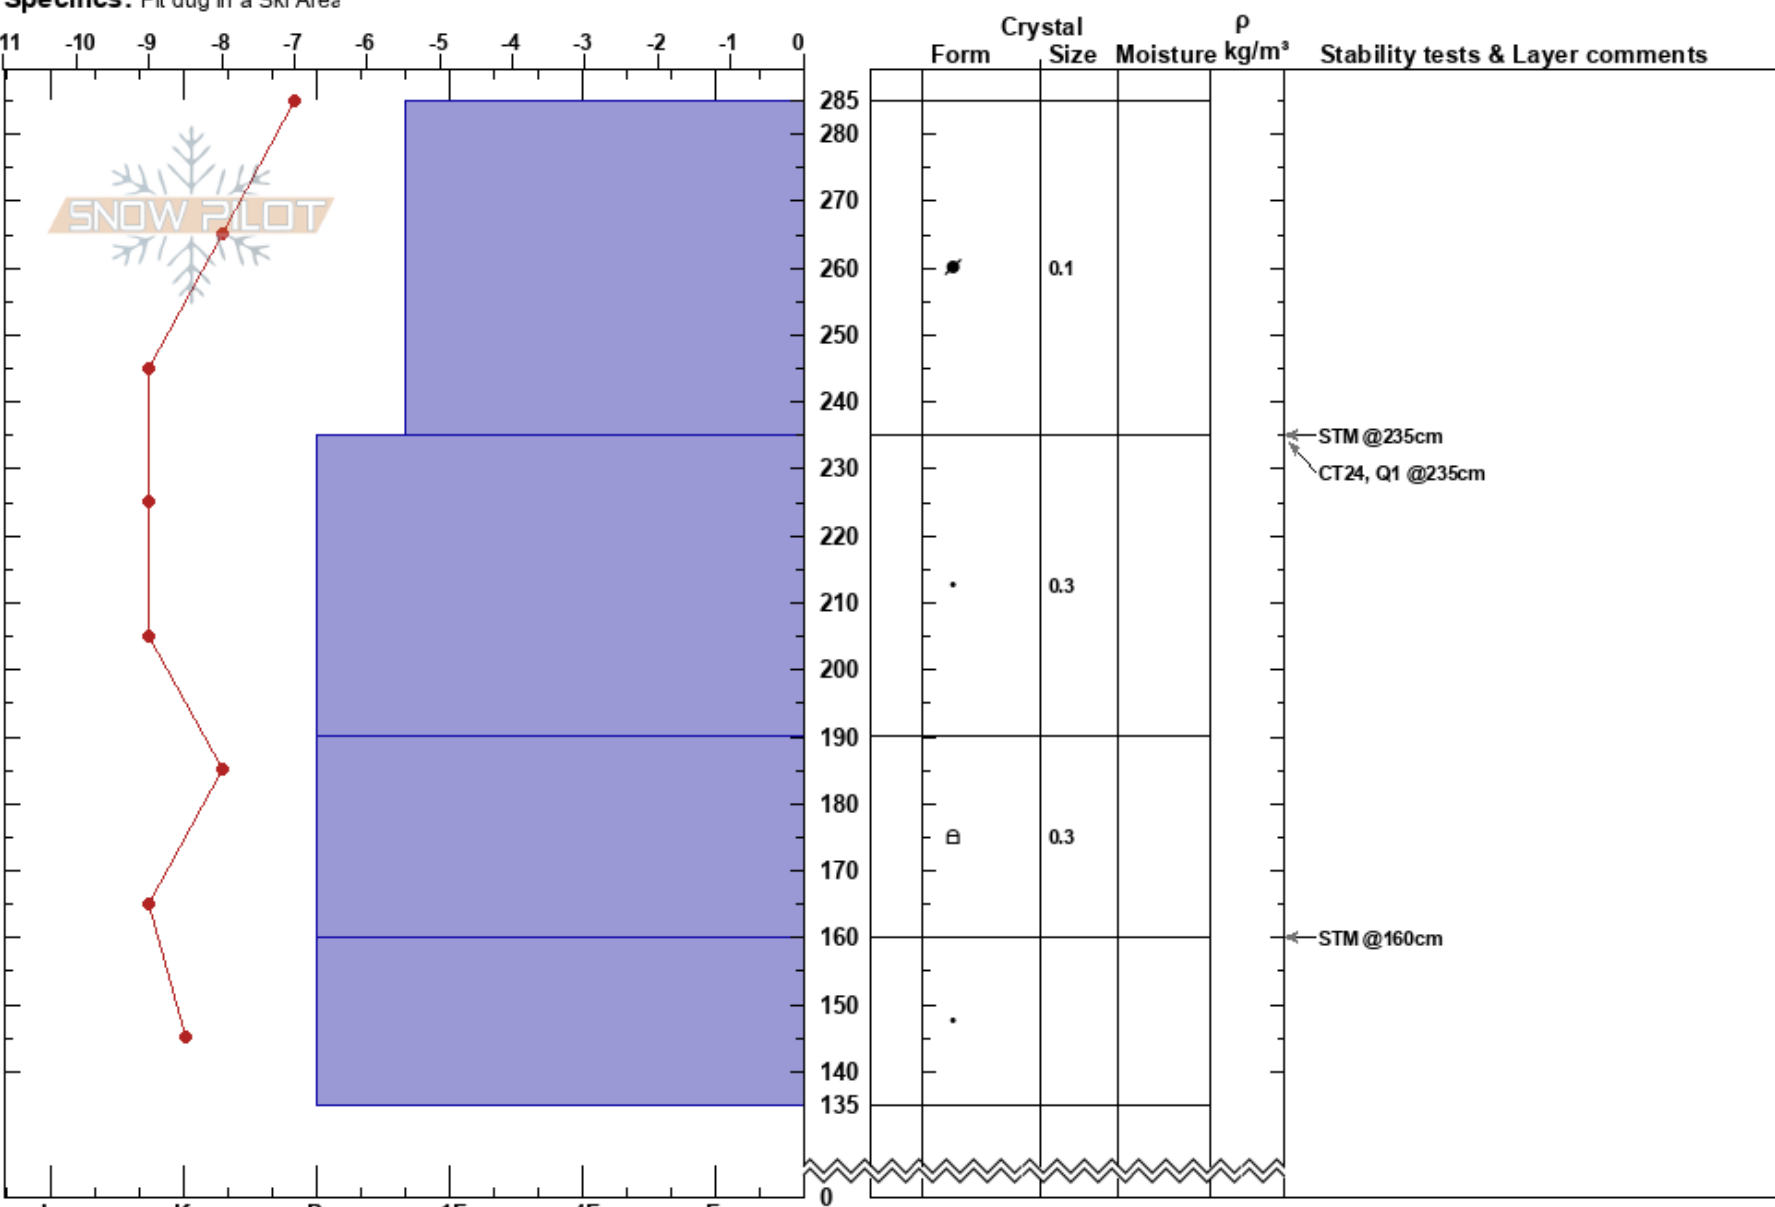

Upper Bowl Top Whale  
 Kachina Peaks  
 AZ  
 Elevation: 11936 ft  
 Aspect: N  
 Specifics: Pit dug in a Ski Area

Alicia Leggett  
 03/26/2020 - 11:00am  
 Co-ord: 35.32602N, -111.68191W  
 Slope Angle:  
 Wind Loading: yes

Stability:  
 Air Temperature: -7.5°C  
 Sky Cover: OVC  
 Precipitation: NO  
 Wind: SW Strong

HS:285  
 PF:30  
 PS:10  
 Layer Notes:

Notes: