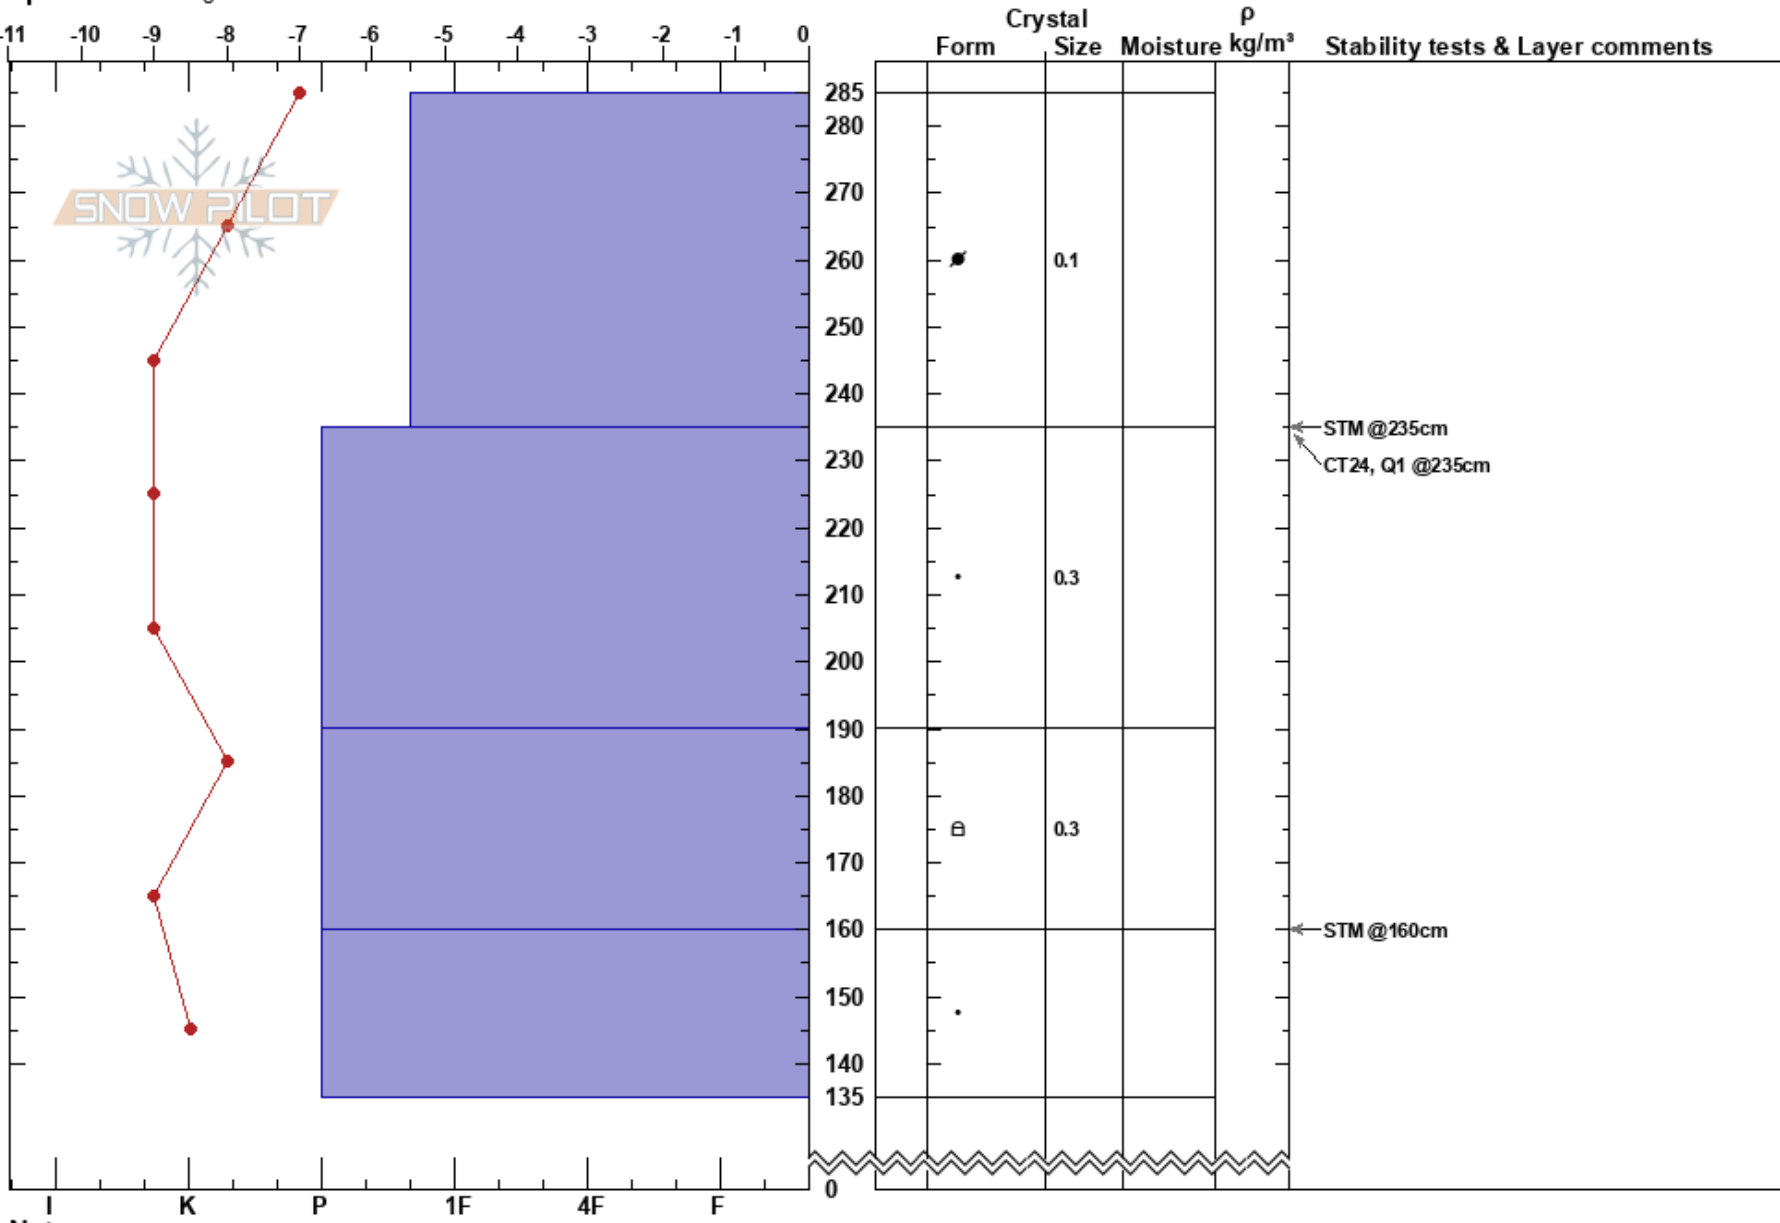

Upper Bowl Top Whale  
 Kachina Peaks  
 AZ  
 Elevation: 11936 ft  
 Aspect: N  
 Specifics: Pit dug in a Ski Area

Alicia Leggett  
 03/26/2020 - 11:00am  
 Co-ord: 35.32602N, -111.68191W  
 Slope Angle:  
 Wind Loading: yes

Stability:  
 Air Temperature: -7.5°C  
 Sky Cover: OVC  
 Precipitation: NO  
 Wind: SW Strong

HS:285  
 PF:30  
 PS:10  
 Layer Notes:

Notes: