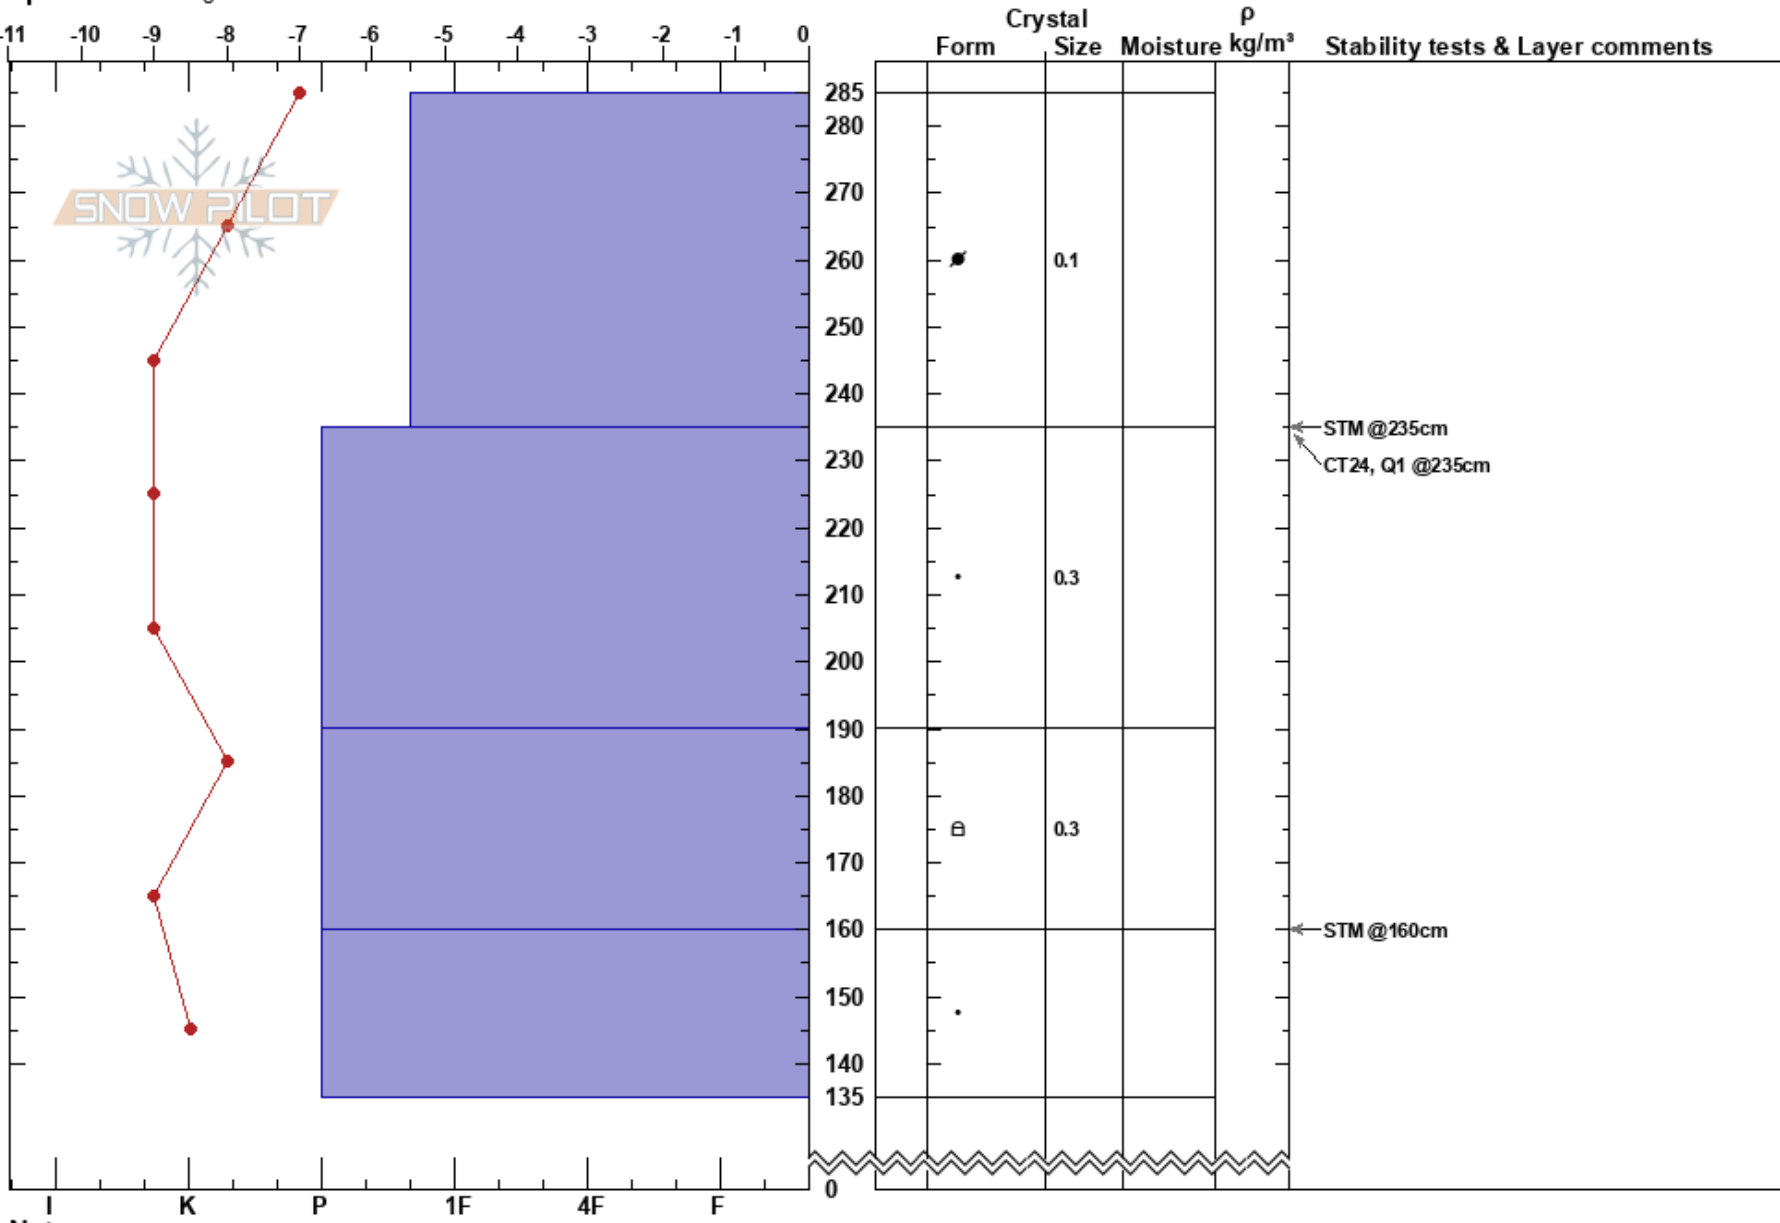

Upper Bowl Top Whale
 Kachina Peaks
 AZ
 Elevation: 11936 ft
 Aspect: N
 Specifics: Pit dug in a Ski Area

Alicia Leggett
 03/26/2020 - 11:00am
 Co-ord: 35.32602N, -111.68191W
 Slope Angle:
 Wind Loading: yes

Stability:
 Air Temperature: -7.5°C
 Sky Cover: OVC
 Precipitation: NO
 Wind: SW Strong

HS:285
 Layer Notes:

Notes: