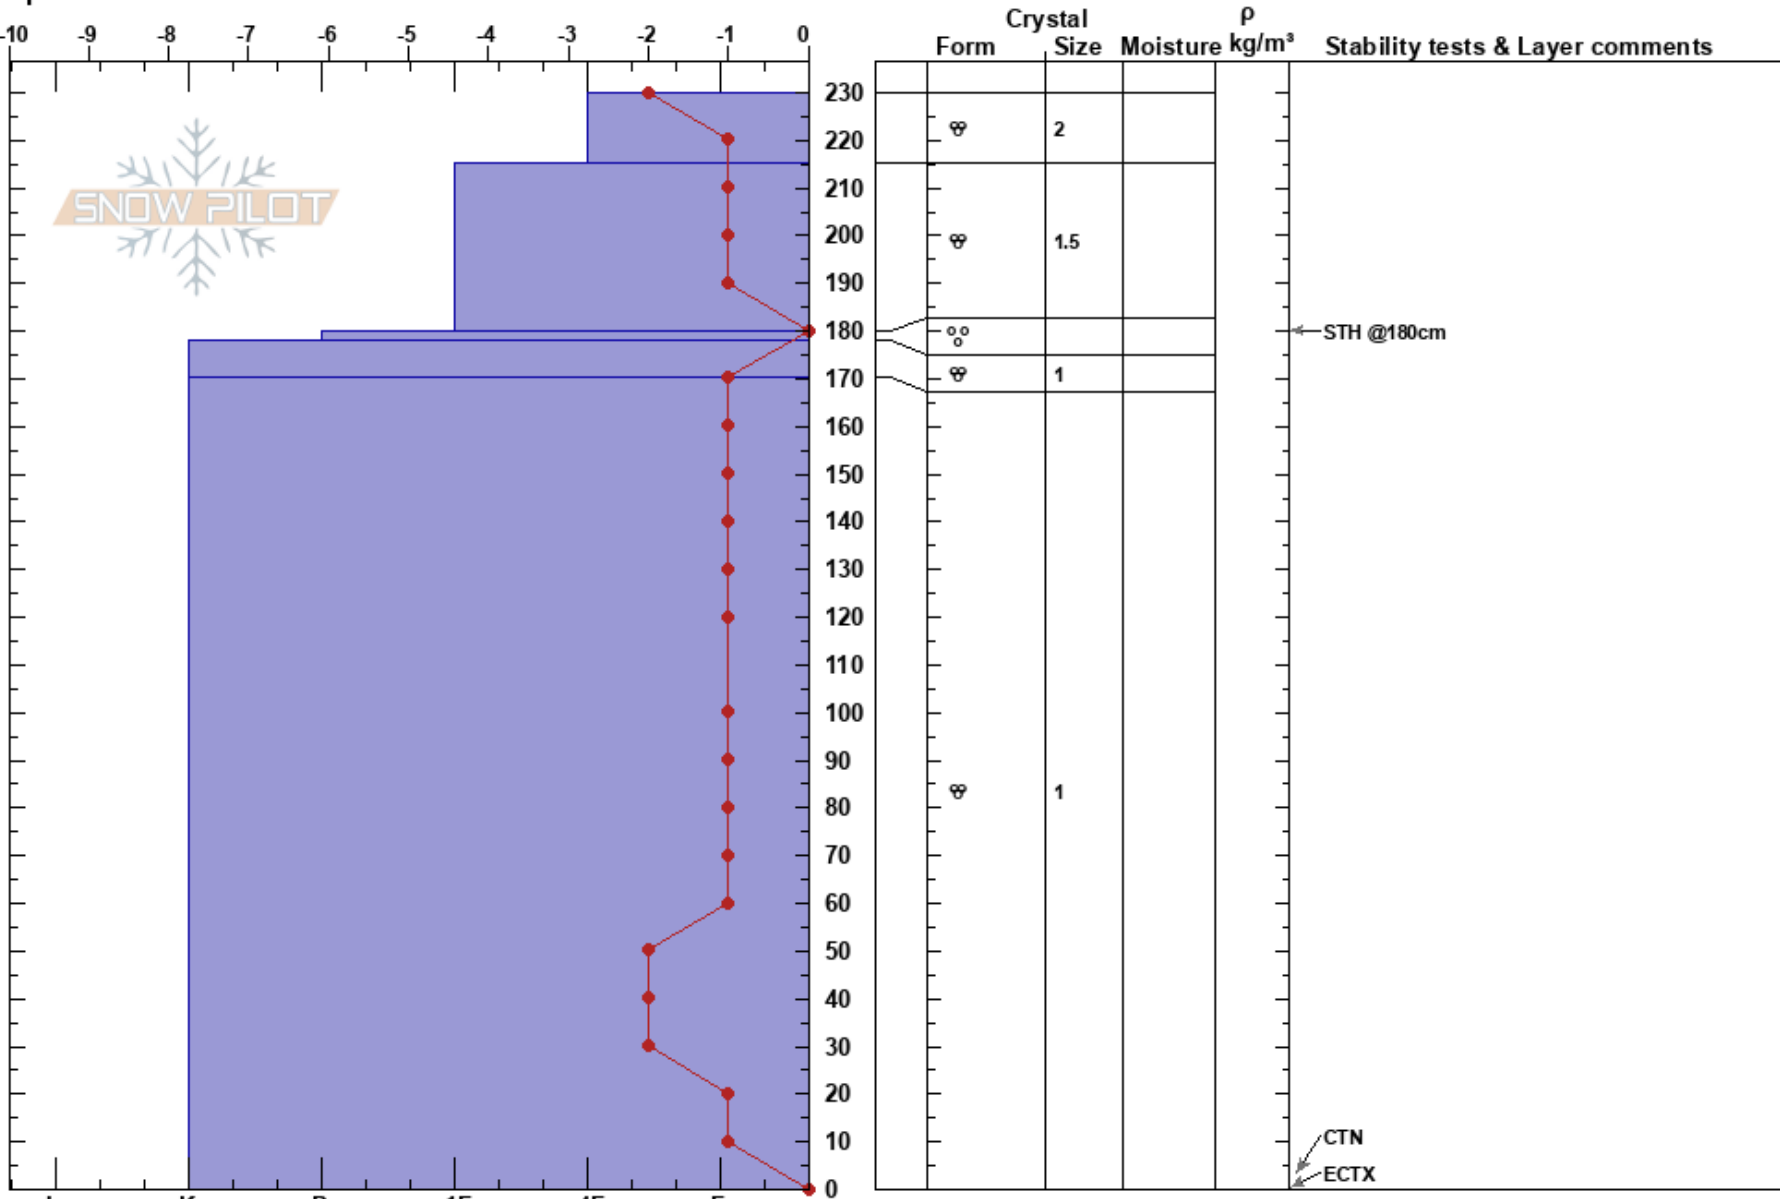

Placer Creek Road
 Bitterroot
 ID
 Elevation: 5000 ft
 Aspect: 340°
 Specifics:

Melissa Hendrickson
 03/15/2017 - 9:30am
 Co-ord: 47.42310N, -115.85021W
 Slope Angle: 42°
 Wind Loading: no

Stability: Fair
 Air Temperature: 2°C
 Sky Cover: OVC
 Precipitation: RM
 Wind: S Calm

HS:230
 PF:70
 180-178cm:Problematic layer

Layer Notes:

Notes: Rain has saturated through the entire snowpack again, slush layer on top of where the last rain/freeze event ended. Didn't observe any natural activity on the open slopes, but sliding was observed where the pack was thinner (trees, open road cuts, rock face edges). Snowpack looked similar on all aspects.