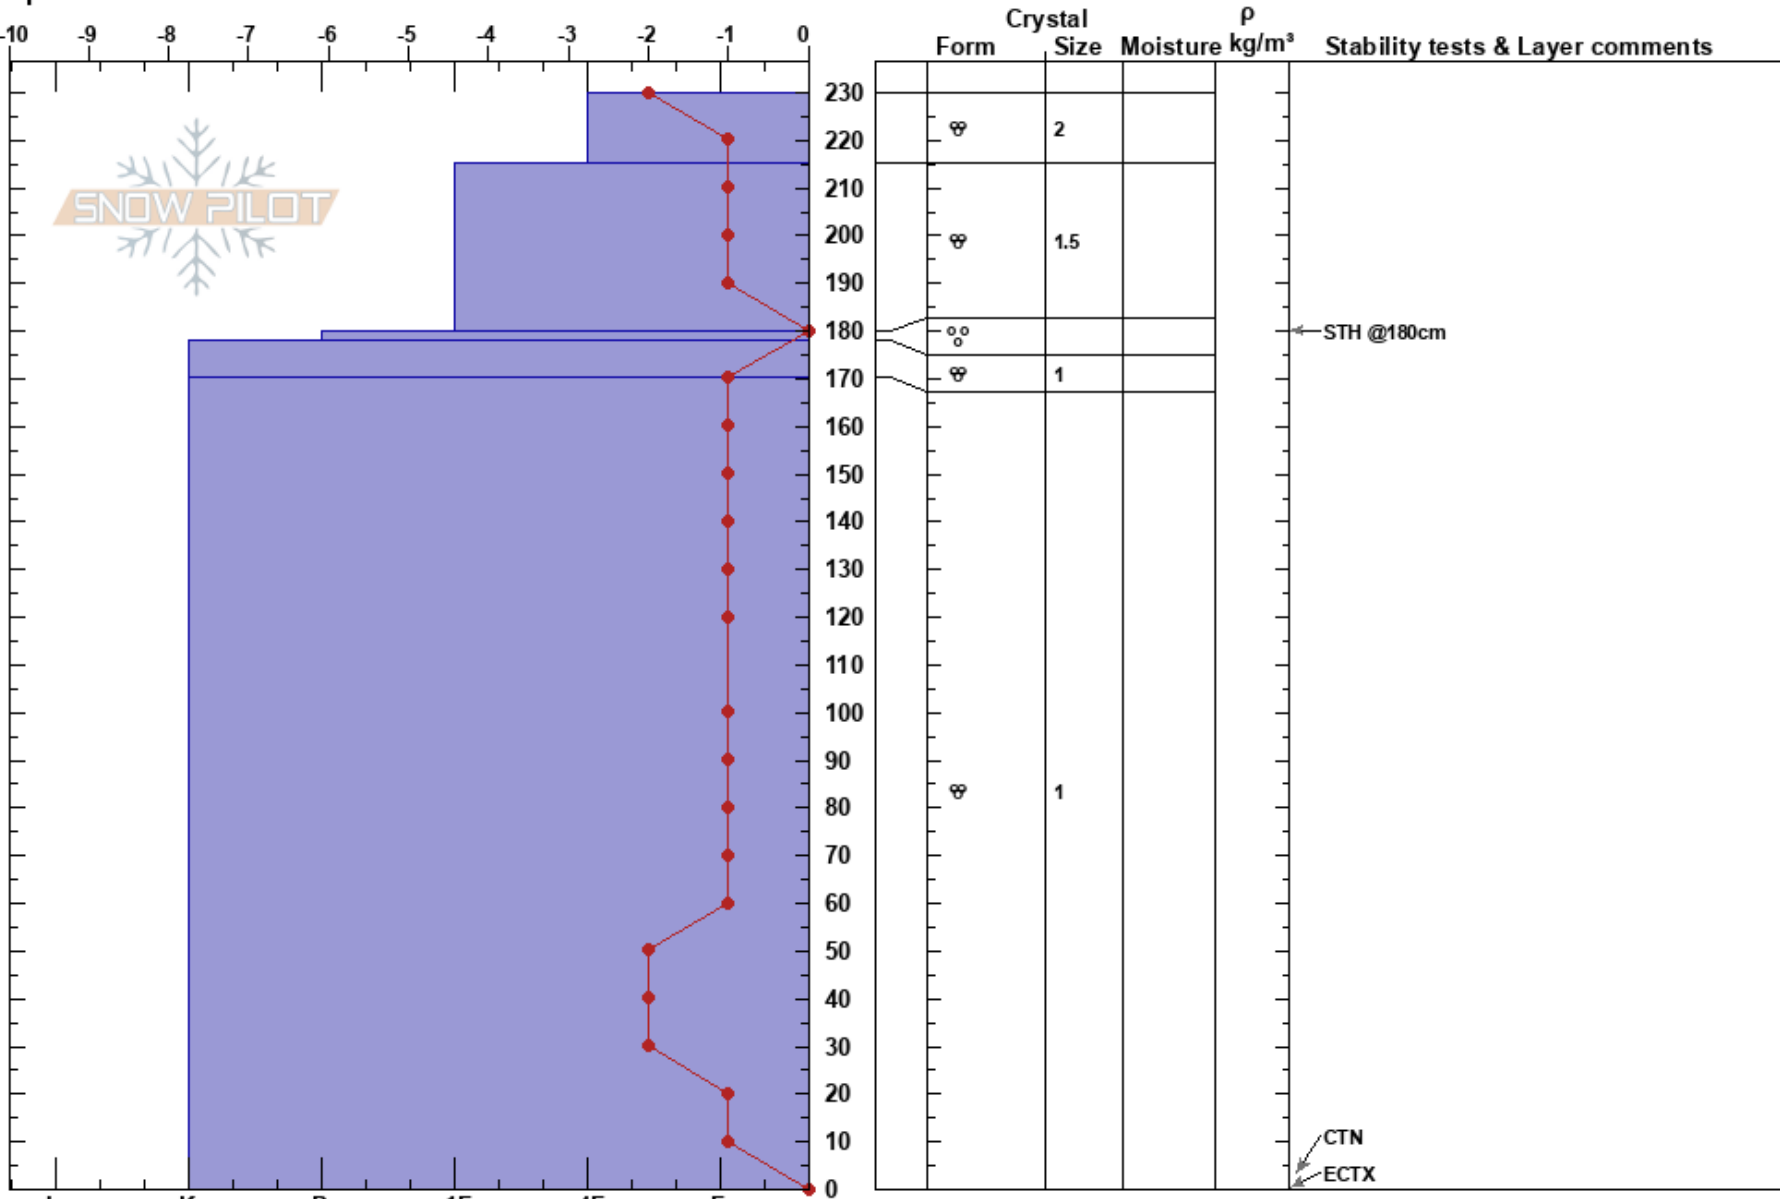

Placer Creek Road  
 Bitterroot  
 ID  
 Elevation: 5000 ft  
 Aspect: 340°  
 Specifics:

Melissa Hendrickson  
 03/15/2017 - 9:30am  
 Co-ord: 47.42310N, -115.85021W  
 Slope Angle: 42°  
 Wind Loading: no

Stability: Fair  
 Air Temperature: 2°C  
 Sky Cover: OVC  
 Precipitation: RM  
 Wind: S Calm

HS:230  
 PF:70  
 180-178cm:Problematic layer

Layer Notes:

**Notes:** Rain has saturated through the entire snowpack again, slush layer on top of where the last rain/freeze event ended. Didn't observe any natural activity on the open slopes, but sliding was observed where the pack was thinner (trees, open road cuts, rock face edges). Snowpack looked similar on all aspects.