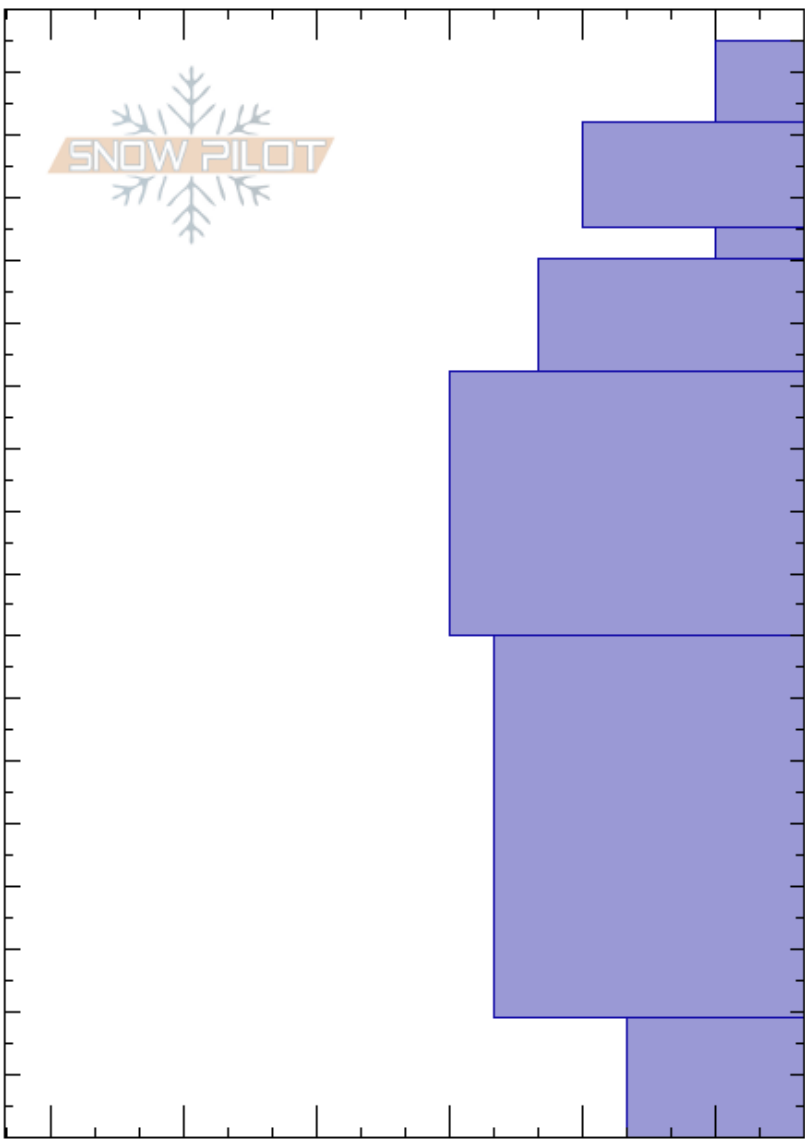

Mike likes it
 Chugach Range
 AK
 Elevation: 4800 ft
 Aspect: N
 Specifics: We skied slope

AK Rendezvous
 03/14/2017 - 2:00pm
 Co-ord: 61.23115N, -145.25333W
 Slope Angle: 40°
 Wind Loading: previous

Stability:
 Air Temperature:
 Sky Cover: SCT
 Precipitation: NO
 Wind: N Moderate

HS: 175
 PS: 15 145-140cm: Problematic layer

Depth (cm)	Crystal		Moisture	ρ kg/m ³	Stability tests & Layer comments
	Form	Size			
175					
170	☐				
160					
150	•				
140	☐				← ECTP22 @141cm Q2 with some energy ← CT16, Q2 @141cm
130	⊖				
120					
110					
100	⊖				
90					
80					
70					
60					
50	☐				
40					
30					
20					
10	^	3-5			← CT28, Q3 @18cm
0					