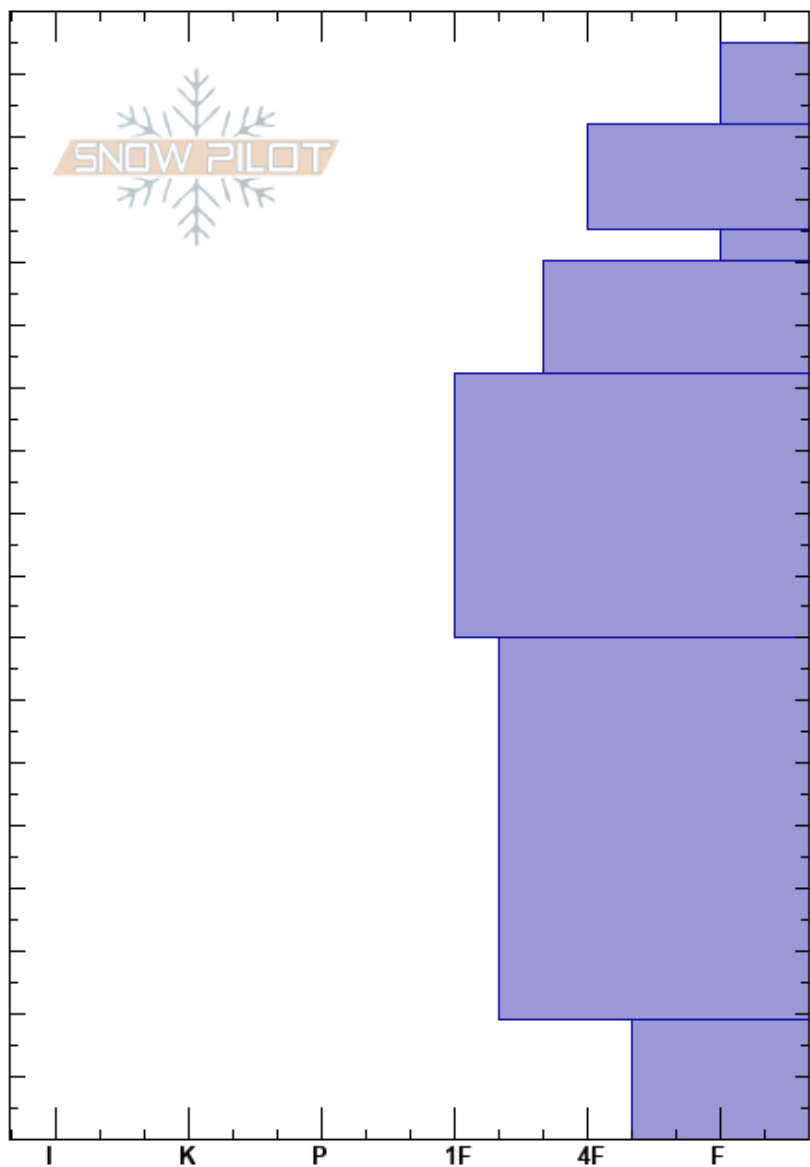

Mike likes it
 Chugach Range
 AK
 Elevation: 4800 ft
 Aspect: N
 Specifics: We skied slope

AK Rendezvous
 03/14/2017 - 2:00pm
 Co-ord: 61.23115N, -145.25333W
 Slope Angle: 40°
 Wind Loading: previous

Stability:
 Air Temperature:
 Sky Cover: SCT
 Precipitation: NO
 Wind: N Moderate

HS: 175
 PS: 15 145-140cm: Problematic layer

Depth (cm)	Crystal		Moisture	ρ kg/m ³	Stability tests & Layer comments
	Form	Size			
175					
170	☐				
160					
150	•				
140	☐				← ECTP22 @141cm Q2 with some energy ← CT16, Q2 @141cm
130	⊖				
120					
110					
100	⊖				
90					
80					
70					
60					
50	☐				
40					
30					
20					← CT28, Q3 @18cm
10	^	3-5			
0					