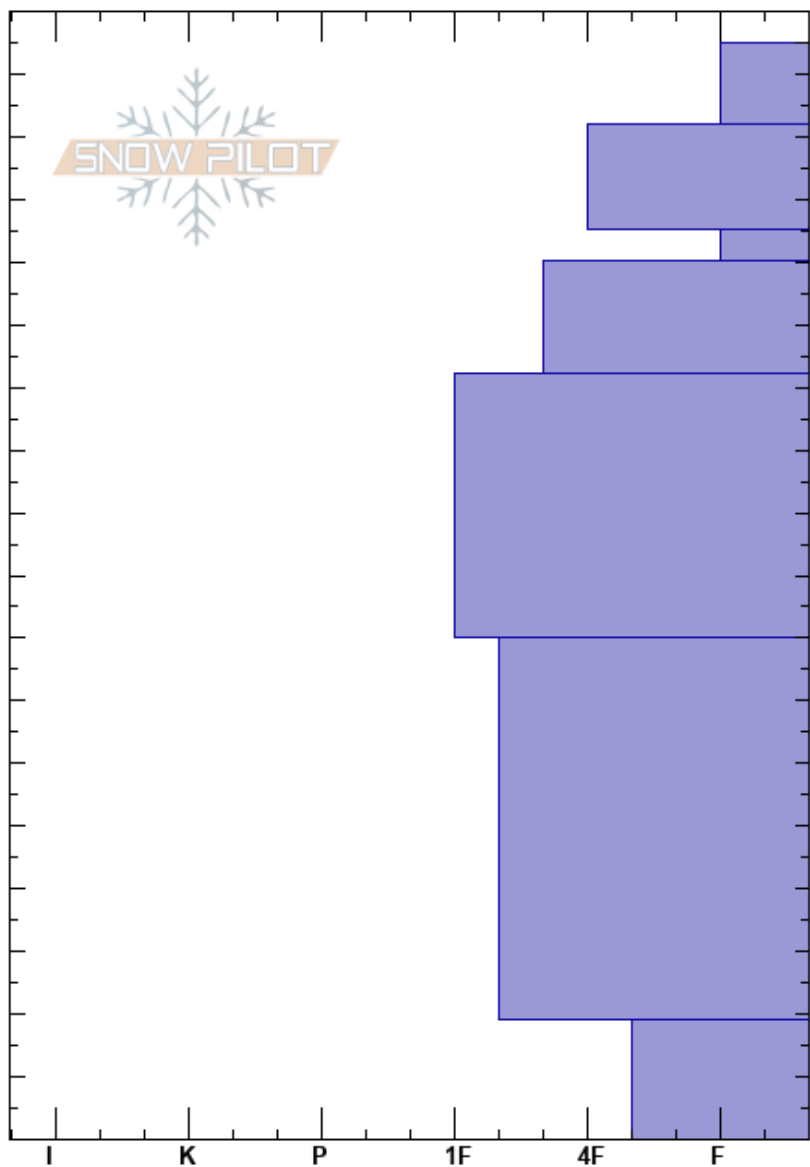

Mike likes it
 Chugach Range
 AK
 Elevation: 4800 ft
 Aspect: N
 Specifics: We skied slope

AK Rendezvous
 03/14/2017 - 2:00pm
 Co-ord: 61.23115N, -145.25333W
 Slope Angle: 40°
 Wind Loading: previous

Stability:
 Air Temperature:
 Sky Cover: SCT
 Precipitation: NO
 Wind: N Moderate

HS: 175
 PS: 15 145-140cm: Problematic layer

Depth (cm)	Crystal		Moisture	ρ kg/m ³	Stability tests & Layer comments
	Form	Size			
175					
170	☐				
160					
150	•				
140	☐				← ECTP22 @141cm Q2 with some energy ← CT16, Q2 @141cm
130	⊖				
120					
110					
100	⊖				
90					
80					
70					
60					
50	☐				
40					
30					
20					
10	^	3-5			← CT28, Q3 @18cm
0					