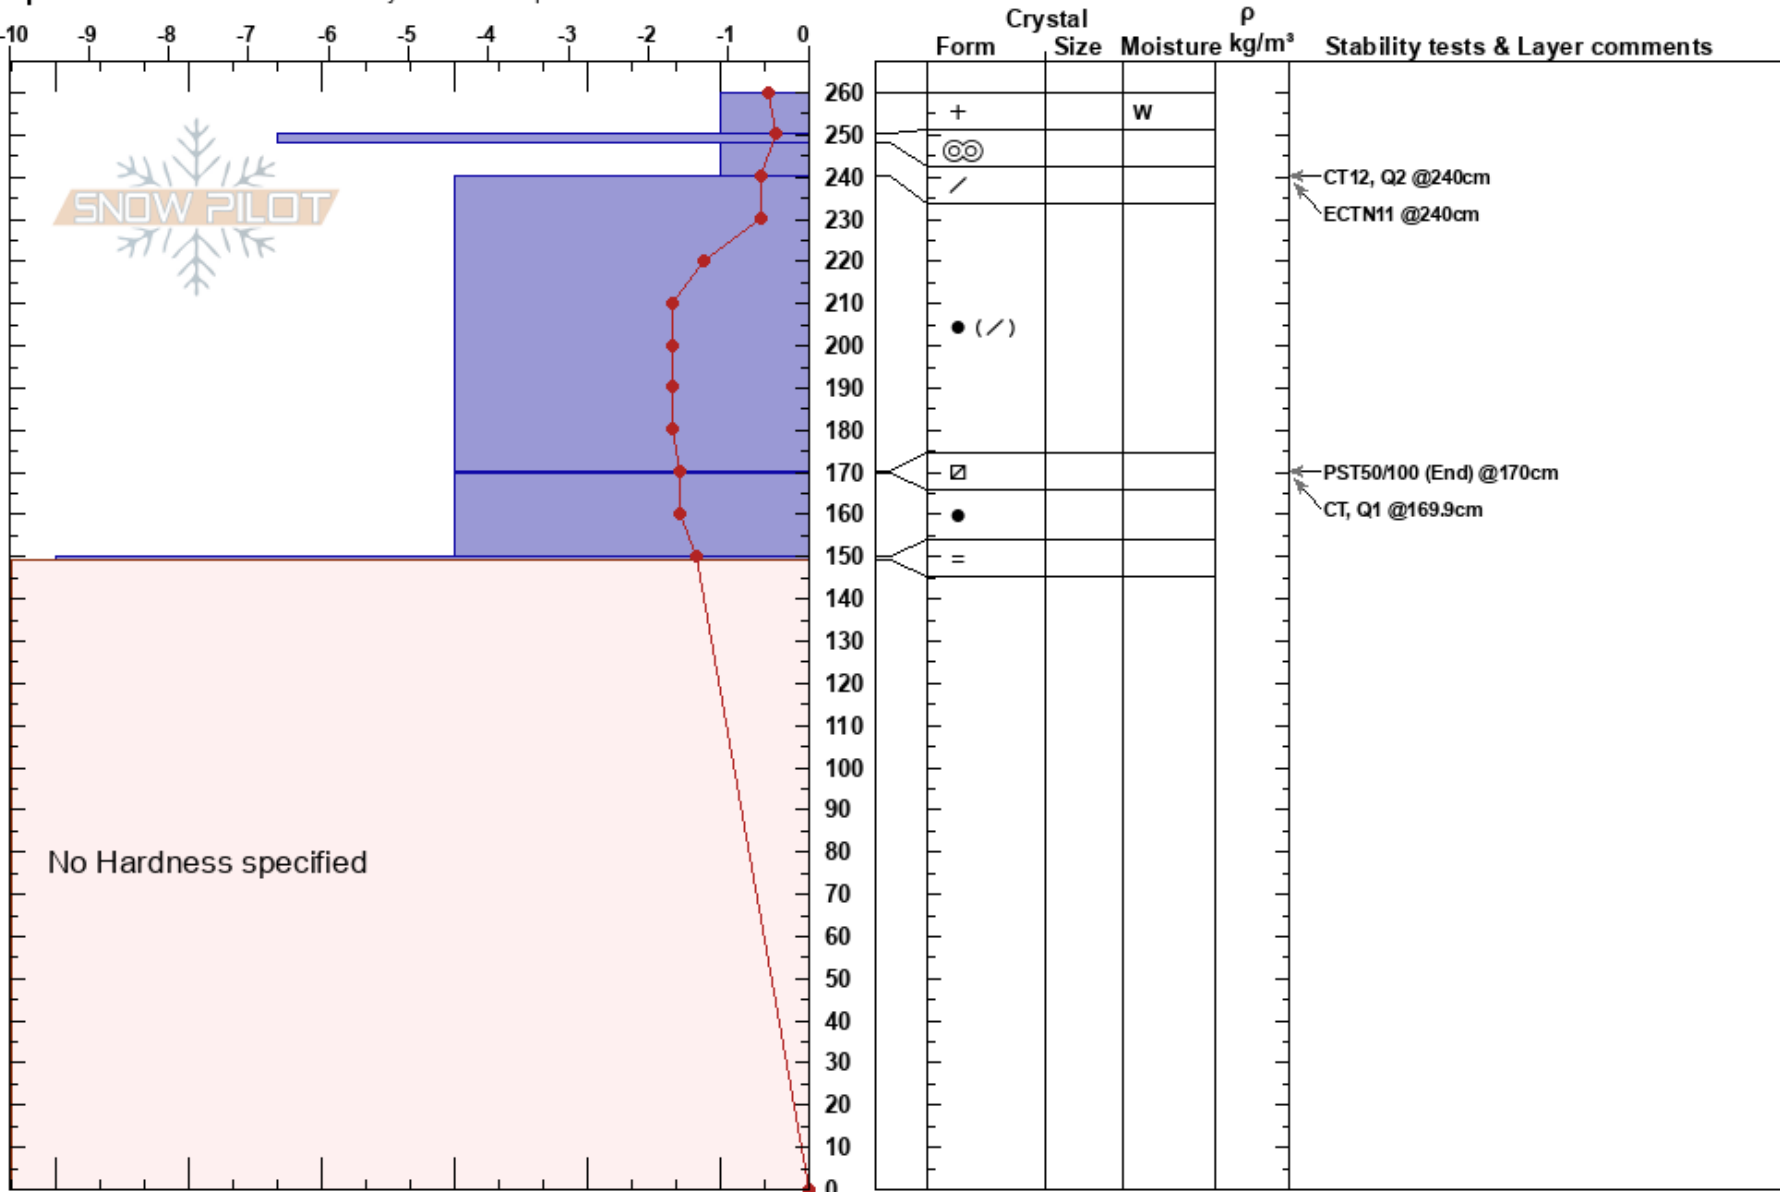

170-169.8cm:Problematic layer

MT

Co-ord: 47.03475N, -113.98746W

Sky Cover: OVC

Elevation: 7400 ft

Slope Angle: 30°

Precipitation: S-1

Aspect: 120°

Wind Loading:

Wind: Calm

Specifics: Recent avalanche activity on similar slopes

No Hardness specified

Notes:

I K P 1F 4F F