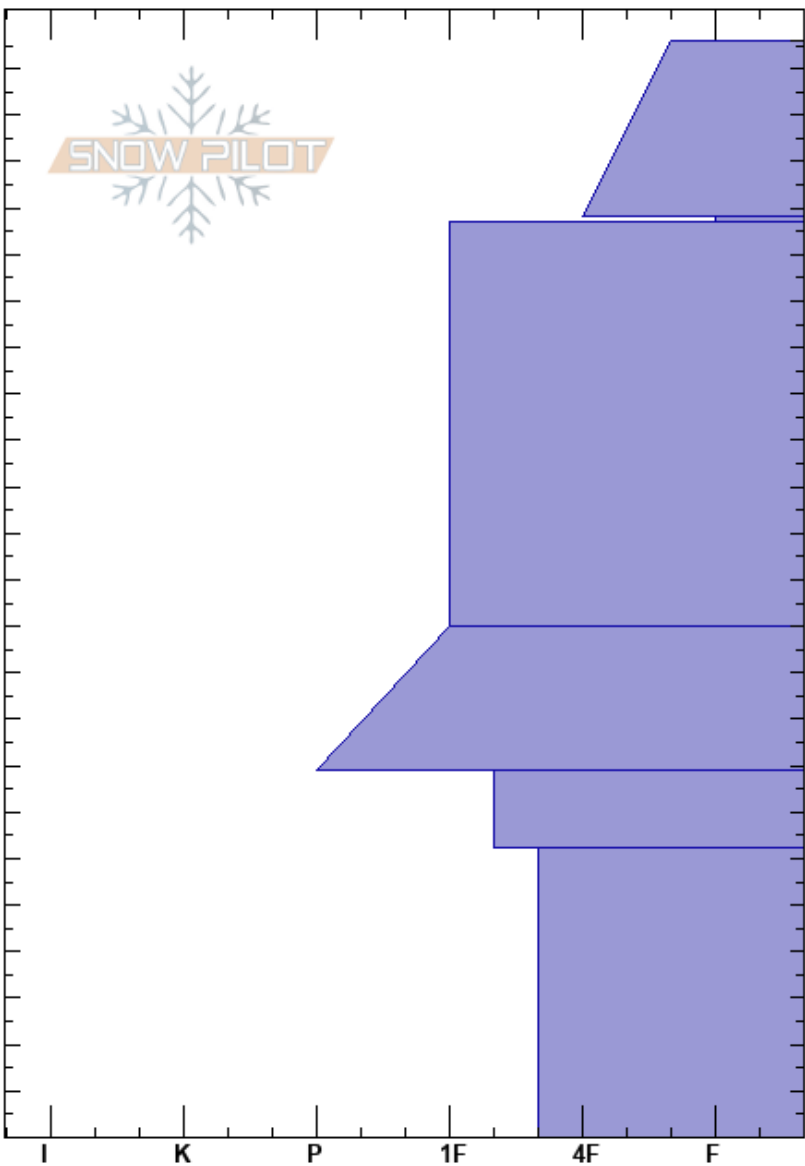

Montgomery Bowl
 Front Range
 CO
 Elevation: 11323 ft
 Aspect: NE
 Specifics: Ski tracks on slope; We skied slope

Ryan Lewthwaite
 03/23/2020 - 1:45pm
 Co-ord: 40.55859N, -105.90683W
 Slope Angle: 30°
 Wind Loading: yes

Stability: Good
 Air Temperature: -5.8°C
 Sky Cover: OVC
 Precipitation: S2
 Wind: NW Light Breeze

HS:236
 PF:31
 PS:22
 198-197cm:Problematic layer

Depth (cm)	Crystal		Moisture	ρ kg/m ³	Stability tests & Layer comments
	Form	Size			
236	△	3			
220 - 210	/	0.5-1			
200	□	0.5-1			← CT14, RP @198cm Q2 ← ECTN28 @198cm ← STH @198cm Q2
150 - 110	.	0.5-1			
100 - 80	⊖	0.5-1.5			
70 - 60	□	1-2			
30 - 0	^	1-3			