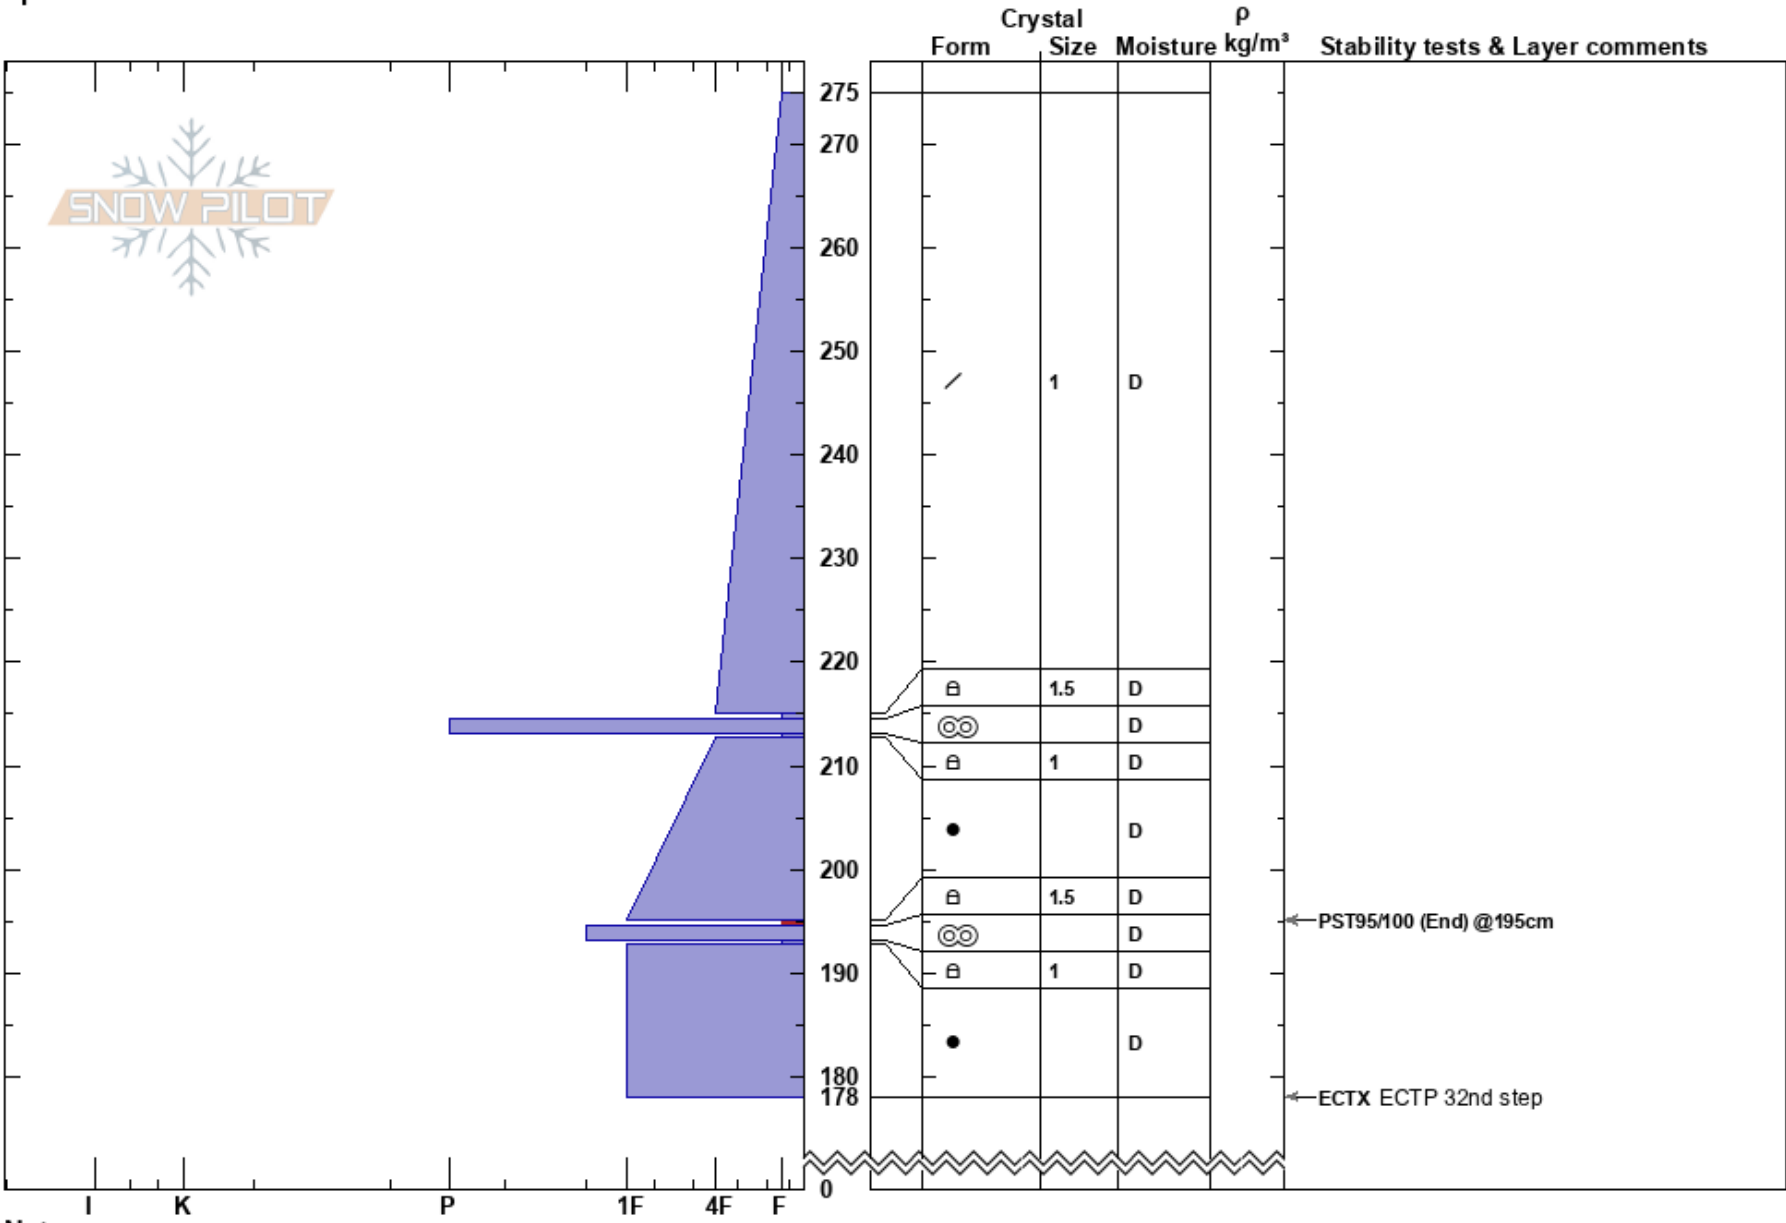

Crown Profile-RLB  
 Elk Mountains  
 CO  
**Elevation:** 11700 ft  
**Aspect:** 70°  
**Specifics:**

Zach Kinler  
 03/23/2020 - 1:40pm  
**Co-ord:**  
**Slope Angle:** 38°  
**Wind Loading:** previous

**Stability:**  
**Air Temperature:**  
**Sky Cover:** BKN  
**Precipitation:** S-1  
**Wind:** SW Light Breeze

**HS:**275  
**PF:**30  
**PS:** 15  
 195-194.5cm:Problematic layer

Notes: