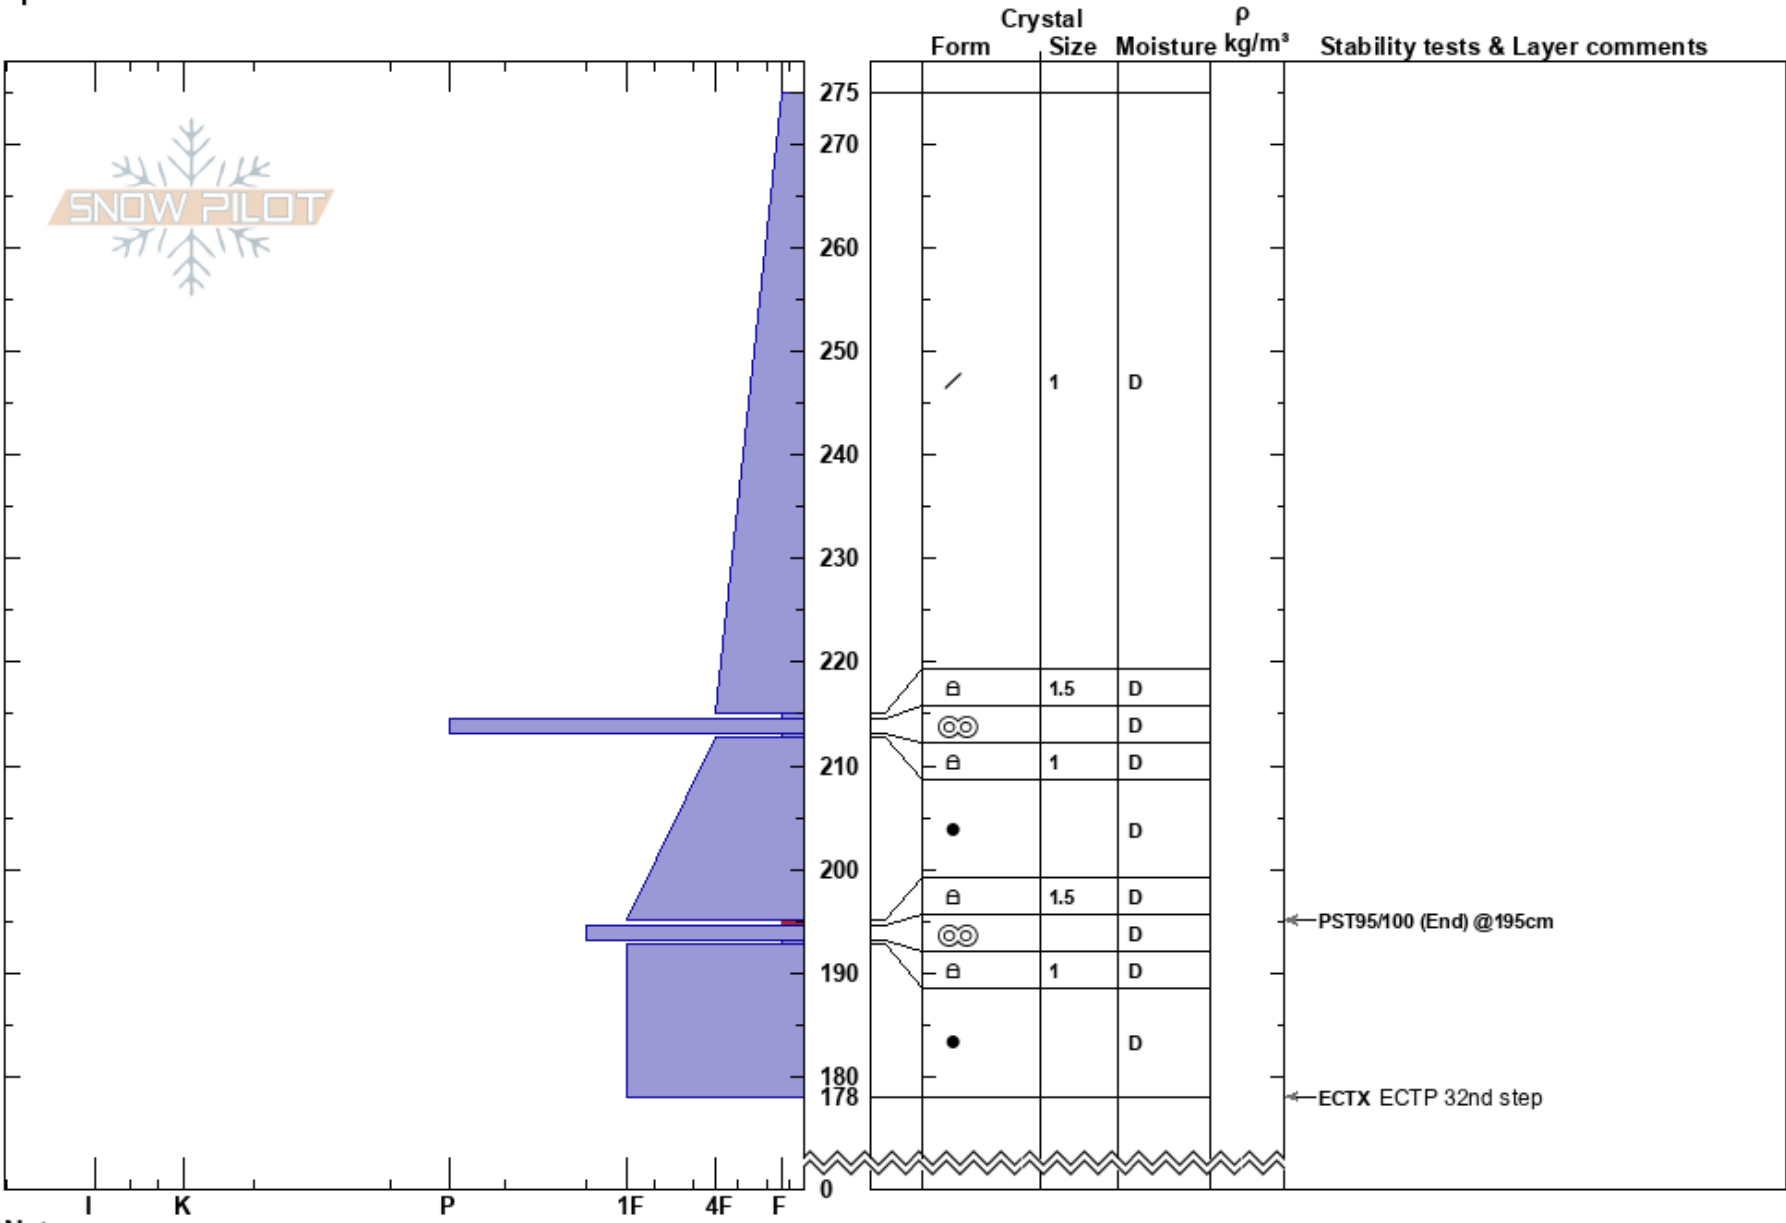

Crown Profile-RLB
 Elk Mountains
 CO
Elevation: 11700 ft
Aspect: 70°
Specifics:

Zach Kinler
 03/23/2020 - 1:40pm
Co-ord:
Slope Angle: 38°
Wind Loading: previous

Stability:
Air Temperature:
Sky Cover: BKN
Precipitation: S-1
Wind: SW Light Breeze

HS:275
PF:30
PS: 15
 195-194.5cm:Problematic layer

Notes: