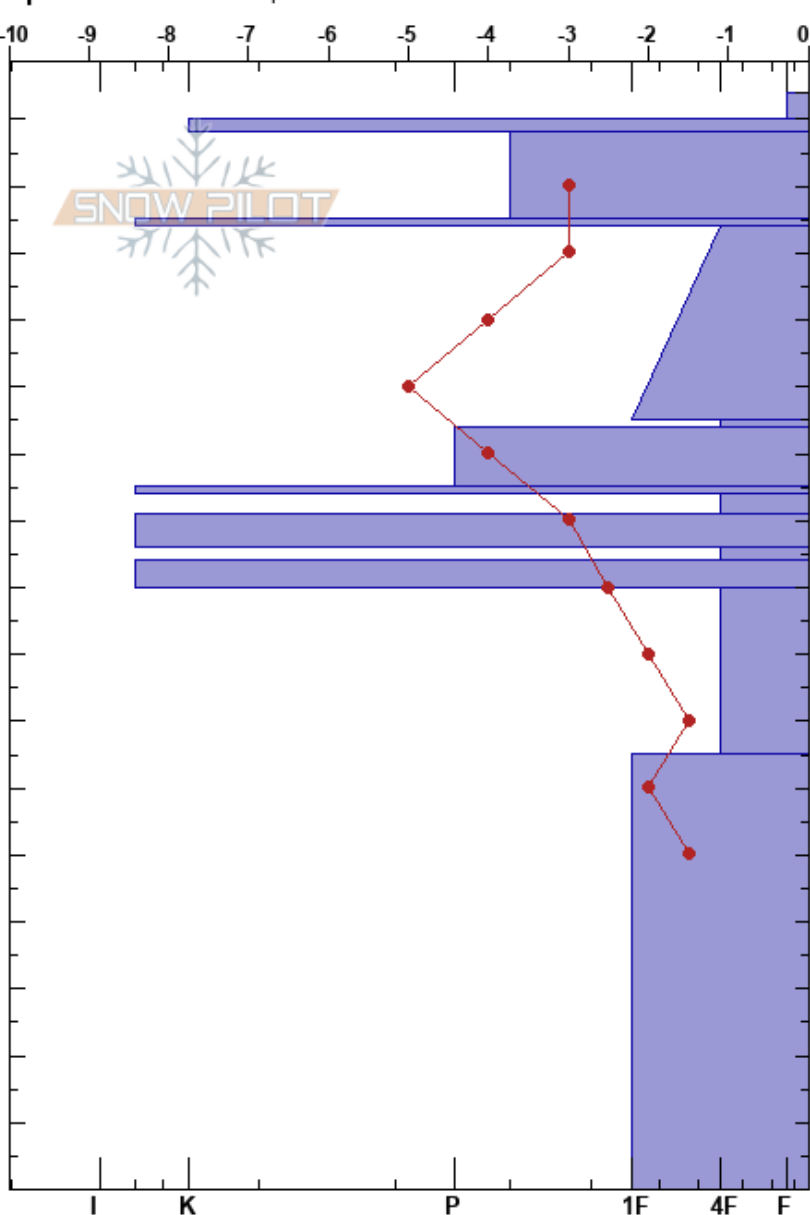

Ohio Peak  
 San Juan Range  
 CO  
 Elevation: 12187 ft  
 Aspect: 270°  
 Specifics: We skied slope

Colin Mitchell  
 03/23/2020 - 1:00pm  
 Co-ord: 37.85527N, -107.70009W  
 Slope Angle: 25°  
 Wind Loading: no

Stability: Fair  
 Air Temperature: -5°C  
 Sky Cover: OVC  
 Wind: SE Light Breeze  
 HS:164  
 PF:70  
 PS:20  
 104-101cm:Problematic layer

Depth (cm)	Crystal		Moisture	$\rho$ kg/m <sup>3</sup>	Stability tests & Layer comments
	Form	Size			
164					
160	+	2	D		
150	⊙⊙		D		
140	●	0.3	D		
130	⊙⊙		D		
120	●	0.3	D		
110	⊕	0.5	D		
100	●	0.3	D		← ECTP21 @101cm
100	⊙⊙	0.5	D		← ECTP22 @101cm
90	⊕	0.5	D		← PST40/100 (End) @90cm
90	⊙⊙		D		
80					
70	⊕	1	D		
60					
50					
40					
30	⊕	2	D		
20					
10					
0					