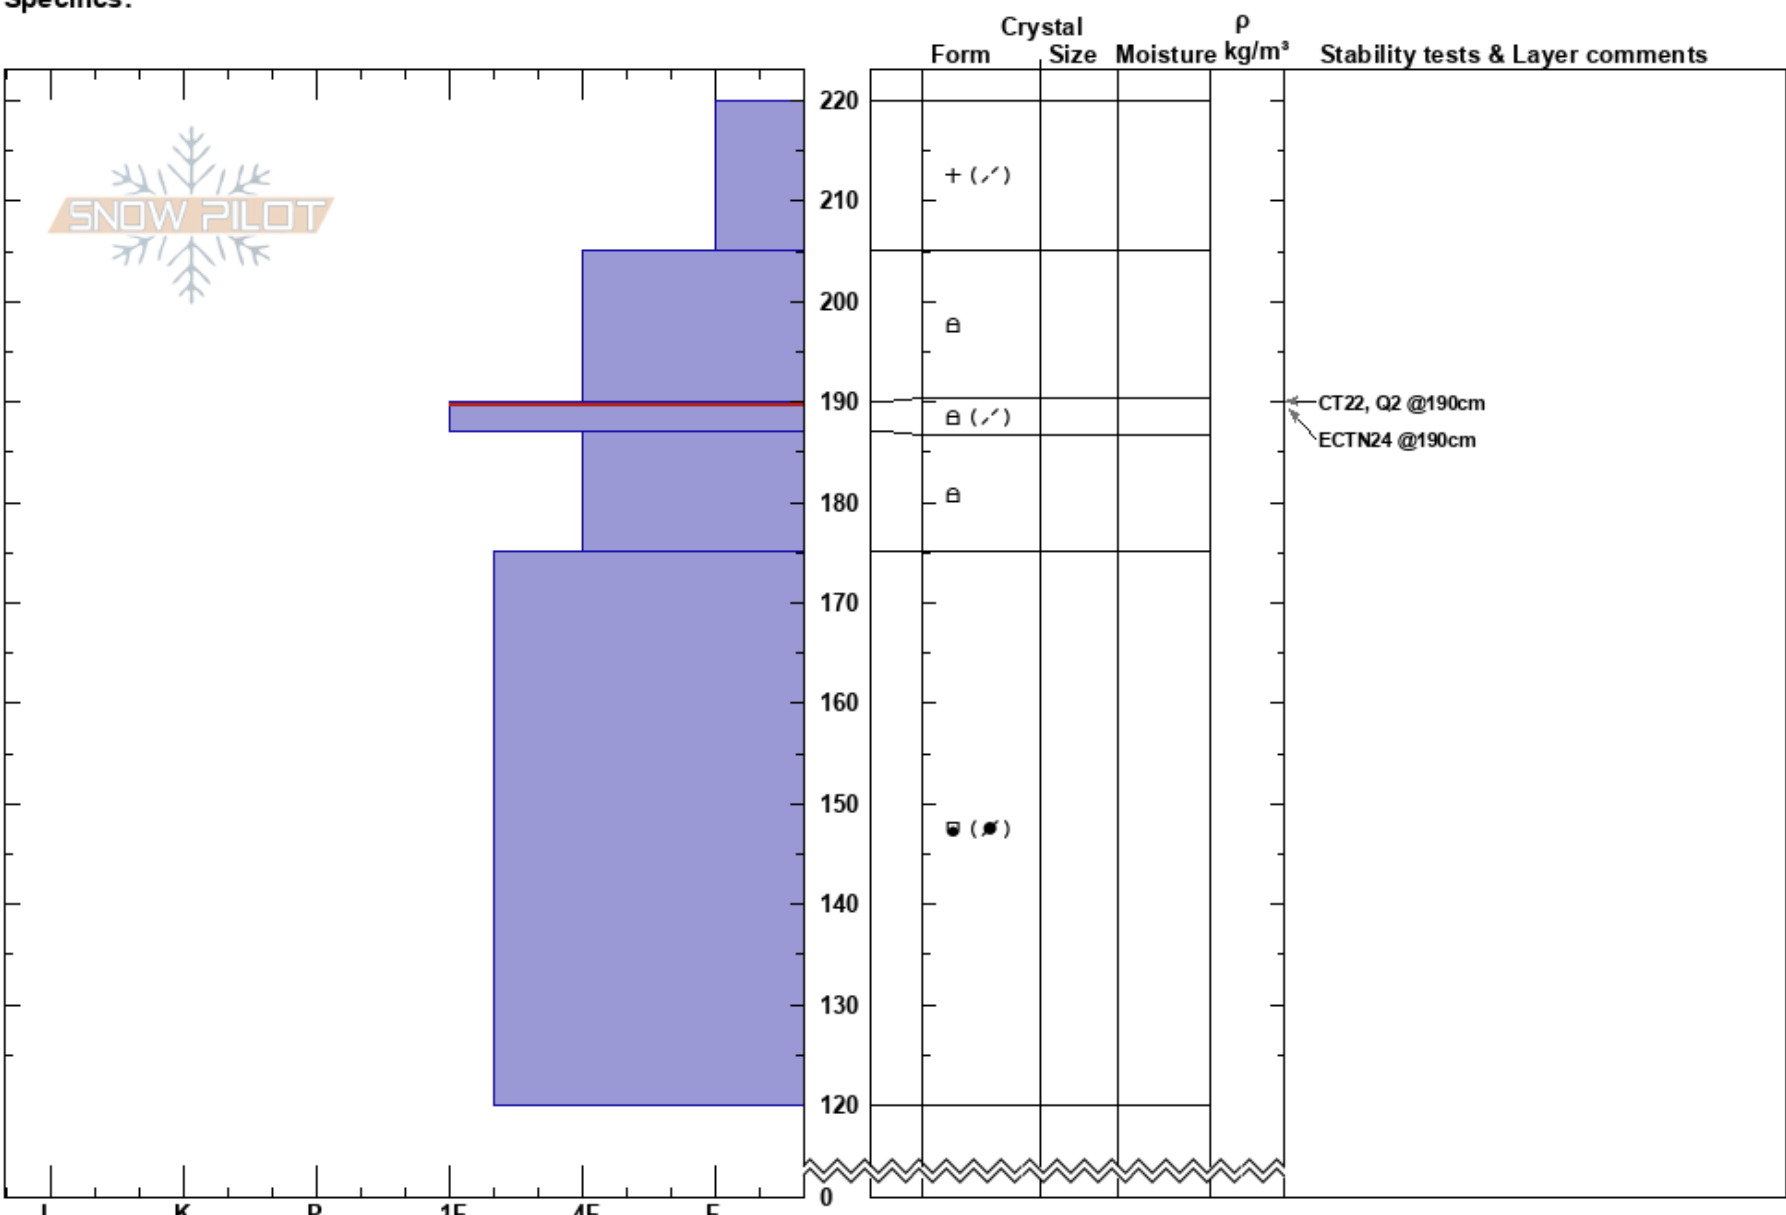

TPSR, treeline above52
 Rocky Mountain Front
 MT
 Elevation: 7710 ft
 Aspect: NE
 Specifics:

Keegan Rumsey
 03/22/2020 - 1:00pm
 Co-ord: 47.93000N, -112.82300W
 Slope Angle: 35°
 Wind Loading:

Stability:
 Air Temperature:
 Sky Cover: FEW
 Precipitation: NO
 Wind: Calm

HS:220
 Layer Notes:
 190-187cm:Problematic layer

Notes: