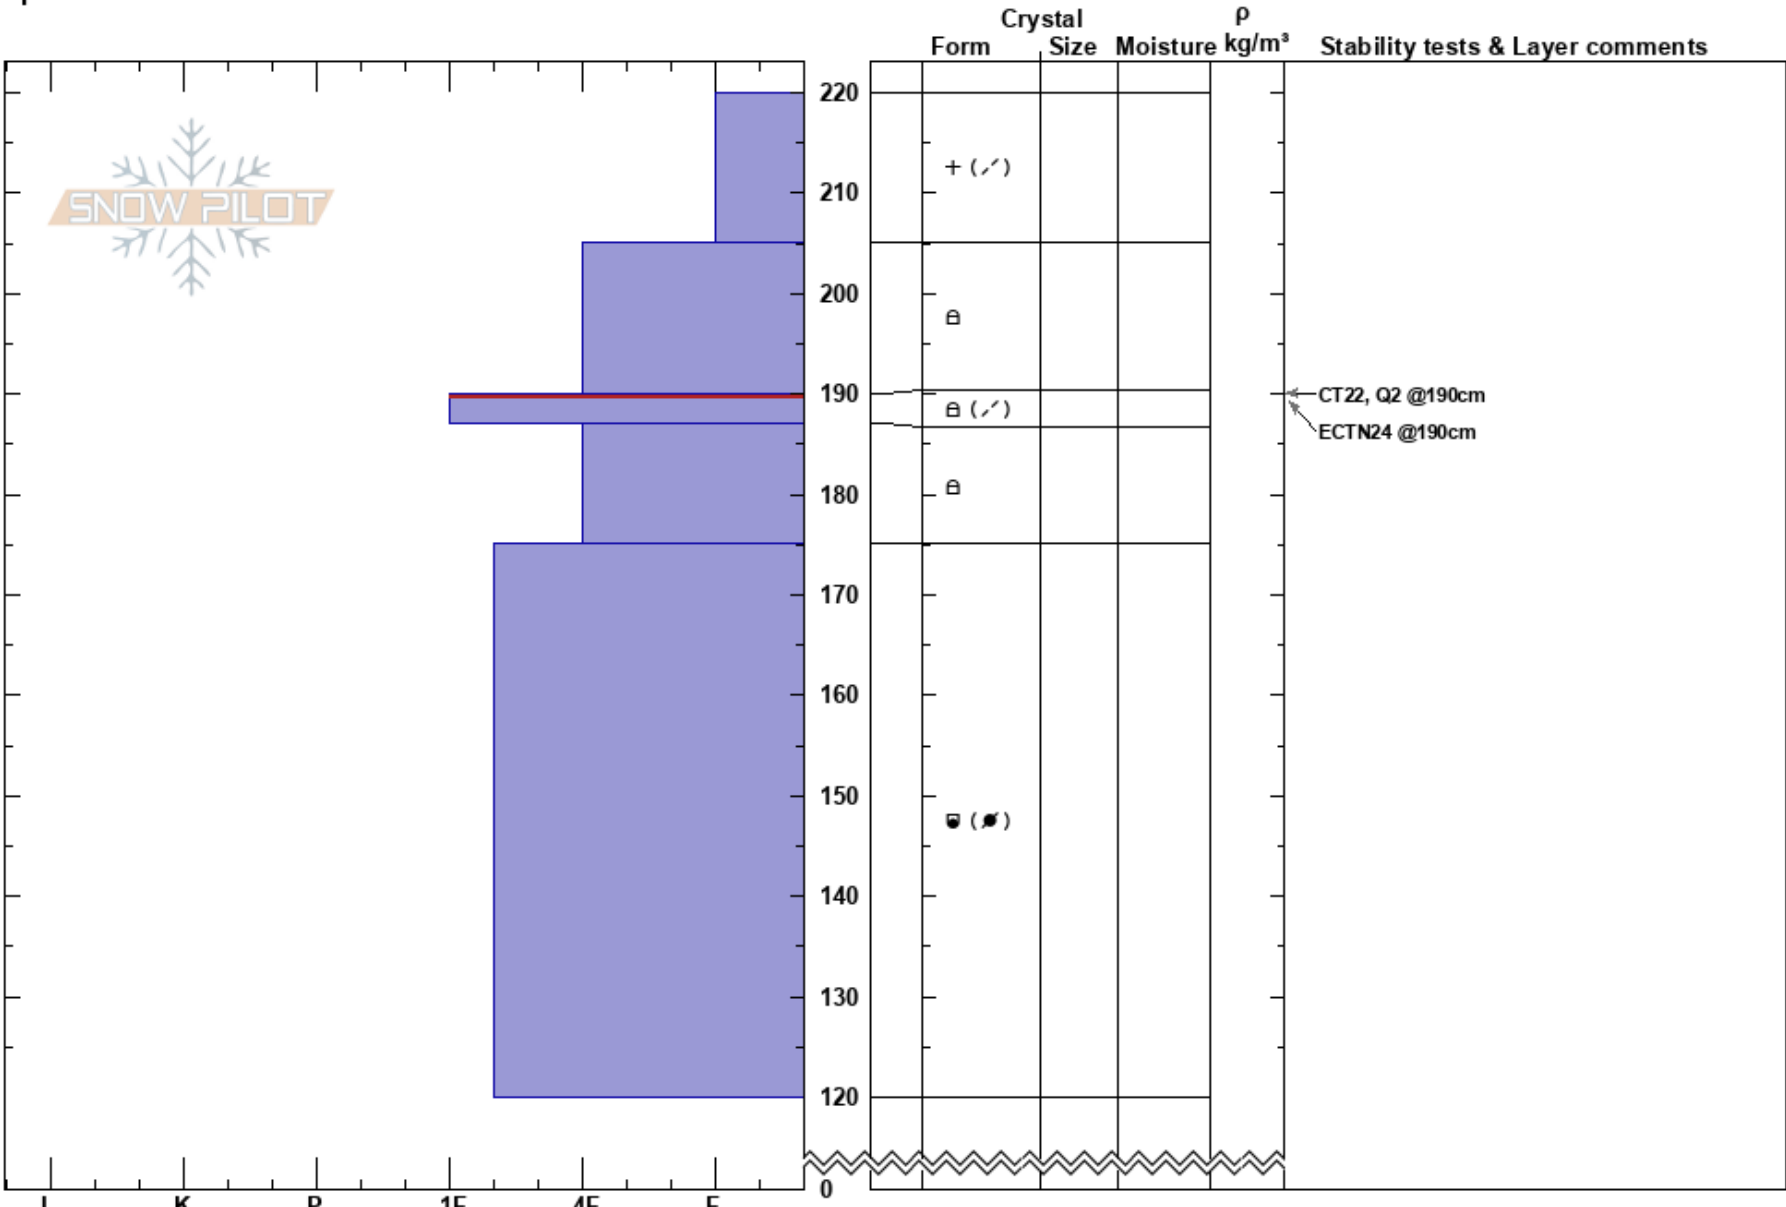

TPSR, treeline above52  
 Rocky Mountain Front  
 MT  
 Elevation: 7710 ft  
 Aspect: NE  
 Specifics:

Keegan Rumsey  
 03/22/2020 - 1:00pm  
 Co-ord: 47.93000N, -112.82300W  
 Slope Angle: 35°  
 Wind Loading:

Stability:  
 Air Temperature:  
 Sky Cover: FEW  
 Precipitation: NO  
 Wind: Calm

HS:220  
 Layer Notes:  
 190-187cm:Problematic layer

Notes: