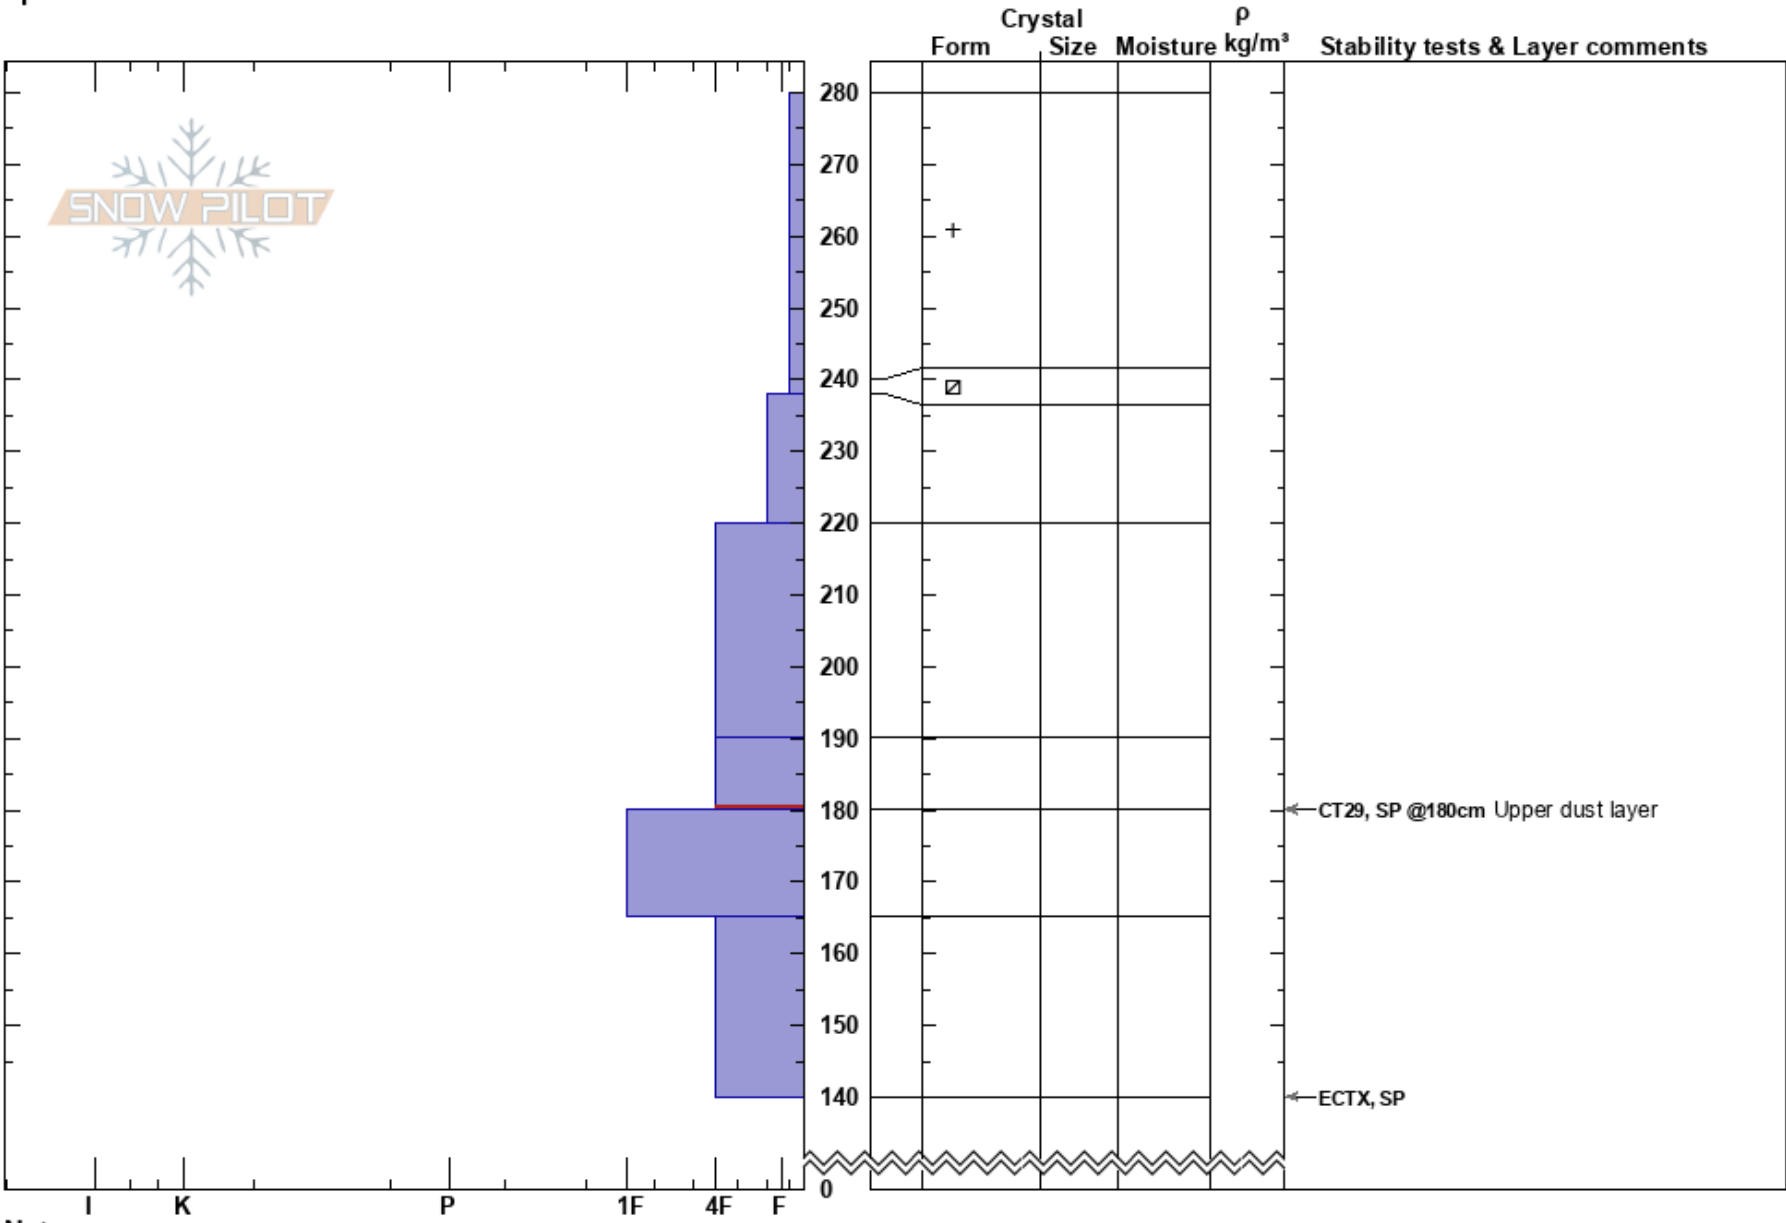

20200322 Mustang
 San Juan Range
 CO
 Elevation: 11440 ft
 Aspect: E
 Specifics:

Matt Steen
 03/22/2020 - 12:00pm
 Co-ord:
 Slope Angle: 34°
 Wind Loading:

Stability:
 Air Temperature:
 Sky Cover: OVC
 Precipitation: S-1
 Wind: Calm

HS:280
 190-180cm:Problematic layer

Notes:

I K P 1F 4F F