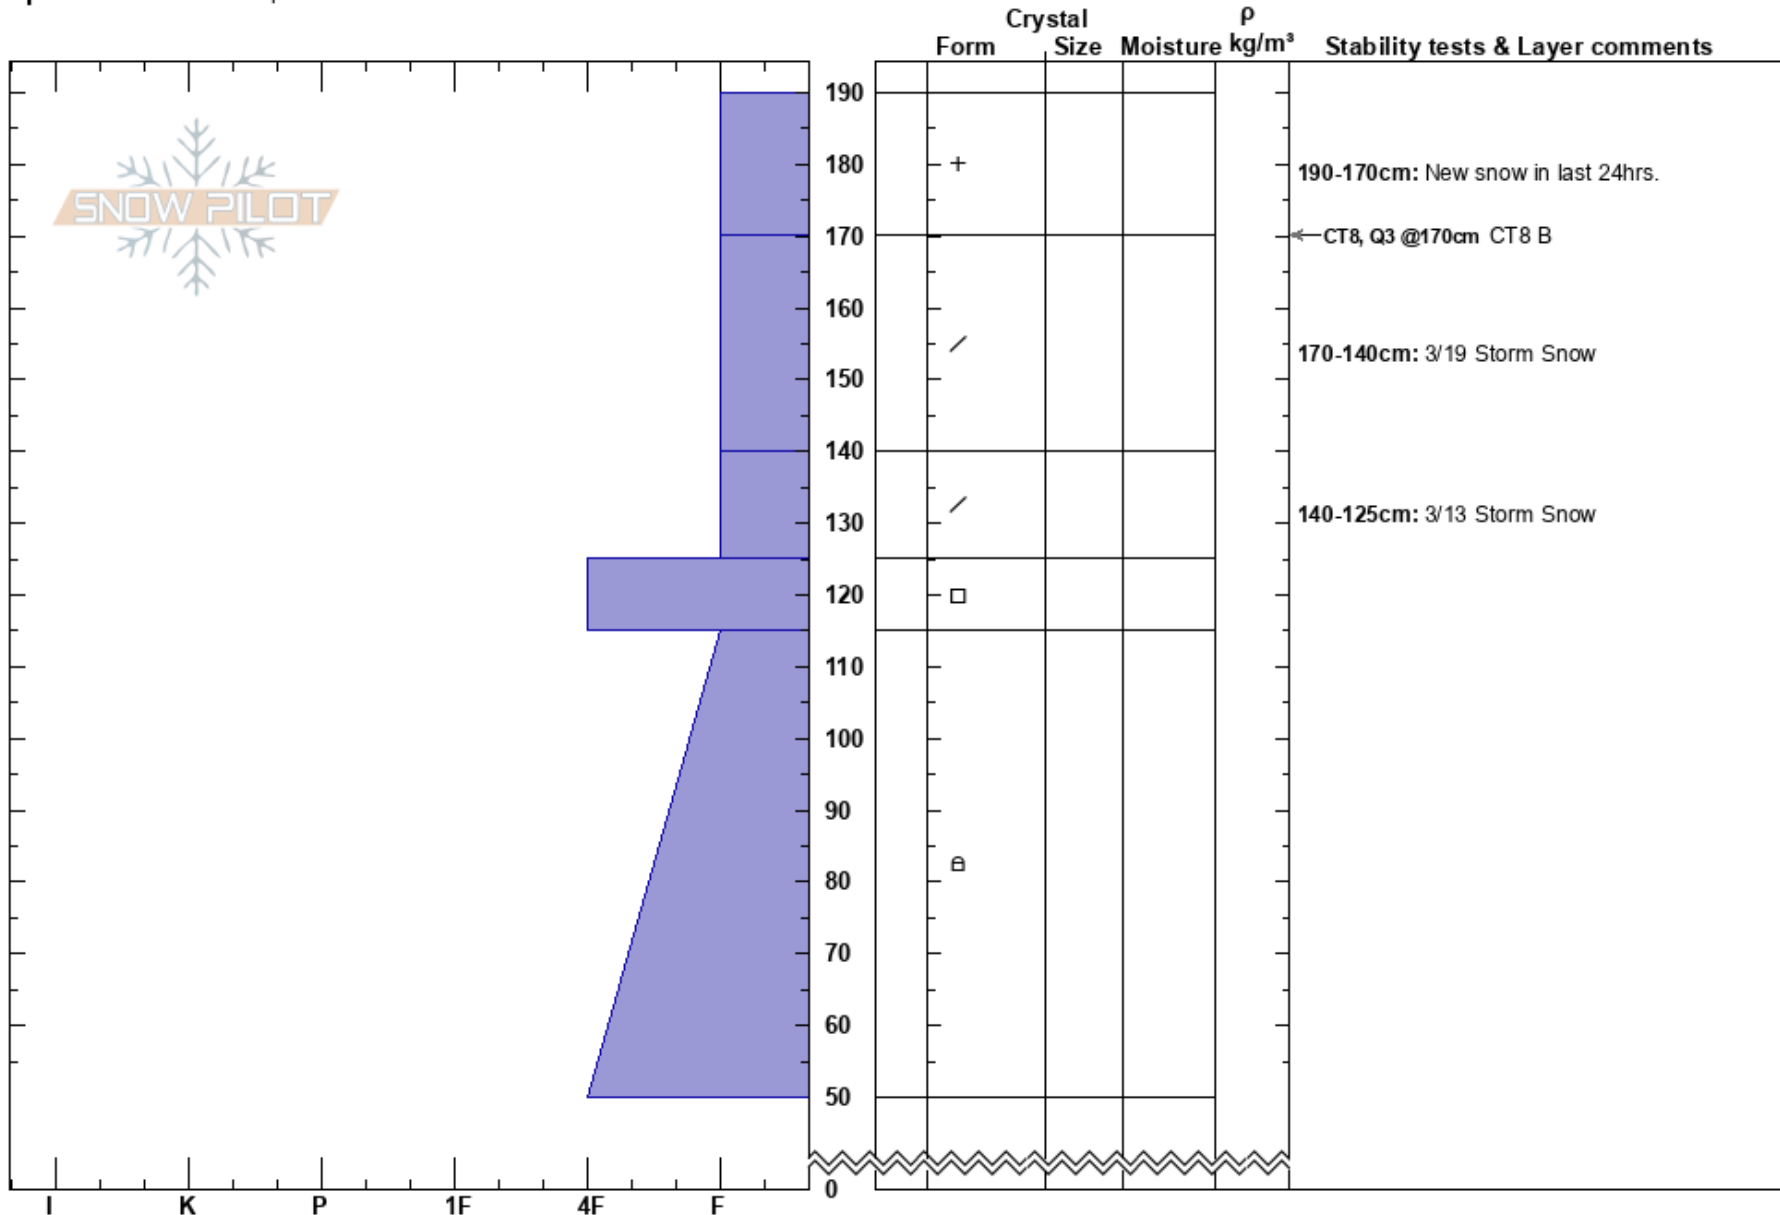

Nirvana Trees  
 San Juan Range  
 CO  
**Elevation:** 11502 ft  
**Aspect:** NE  
**Specifics:** We skied slope

Chris Dickson  
 03/22/2020 - 12:00pm  
**Co-ord:** 13S 252002E 4192339N  
**Slope Angle:** 28°  
**Wind Loading:**

**Stability:** Good  
**Air Temperature:** -2°C  
**Sky Cover:** OVC  
**Precipitation:** S1  
**Wind:** SW Moderate

**HS:** 190  
**Layer Notes:**  
 190-170cm: New snow in last 24hrs.  
 170-140cm: 3/19 Storm Snow  
 140-125cm: 3/13 Storm Snow

**Notes:** S-1 to S2 throughout tour.