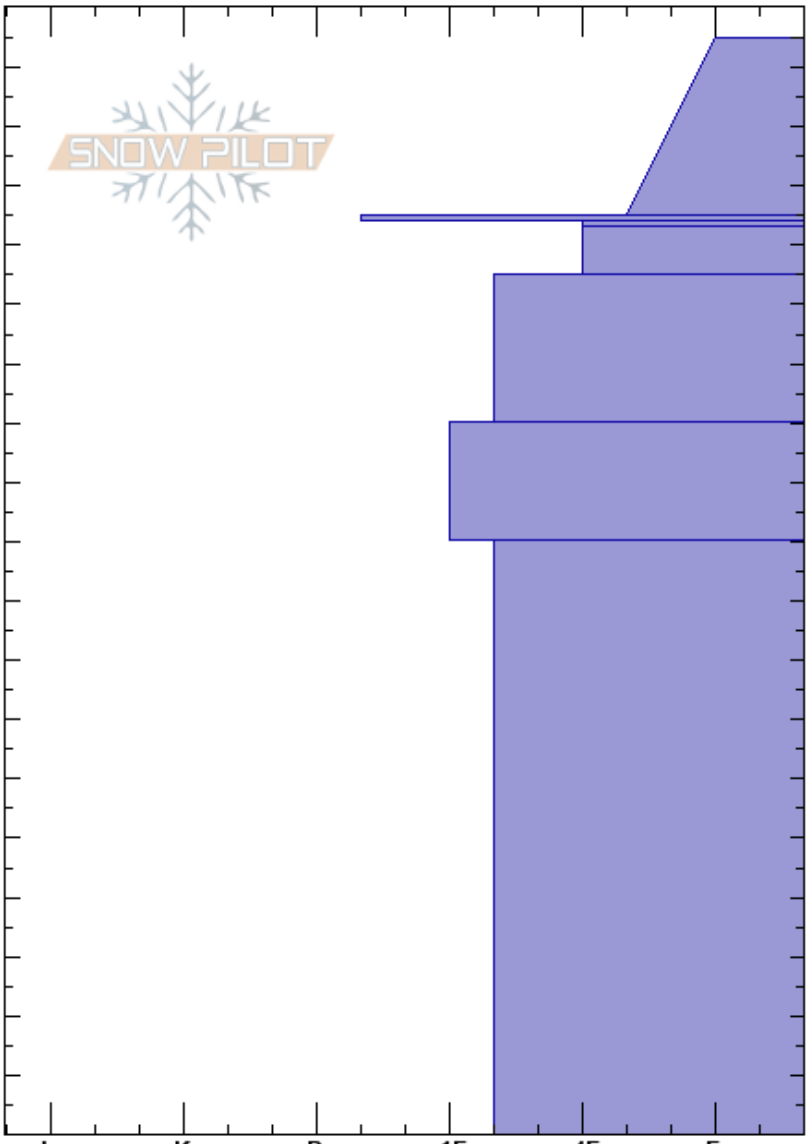

Taylor  
 Elk Mountains  
 CO  
 Elevation: 11849 ft  
 Aspect: N  
 Specifics:

Matt Huber  
 03/21/2020 - 1:00pm  
 Co-ord: 39.02081N, -106.75907W  
 Slope Angle: 30°  
 Wind Loading:

Stability:  
 Air Temperature:  
 Sky Cover:  
 Precipitation:  
 Wind:

HS:185

PF:30

PS:30

Crystal Form	Crystal Size	Moisture	$\rho$ kg/m <sup>3</sup>	Stability tests & Layer comments
/	1			
⊙⊙				← ECTN13 @154cm
□	1			
●	0.5			
●	0.5			
●	0.3			
⊖	1			

Notes: