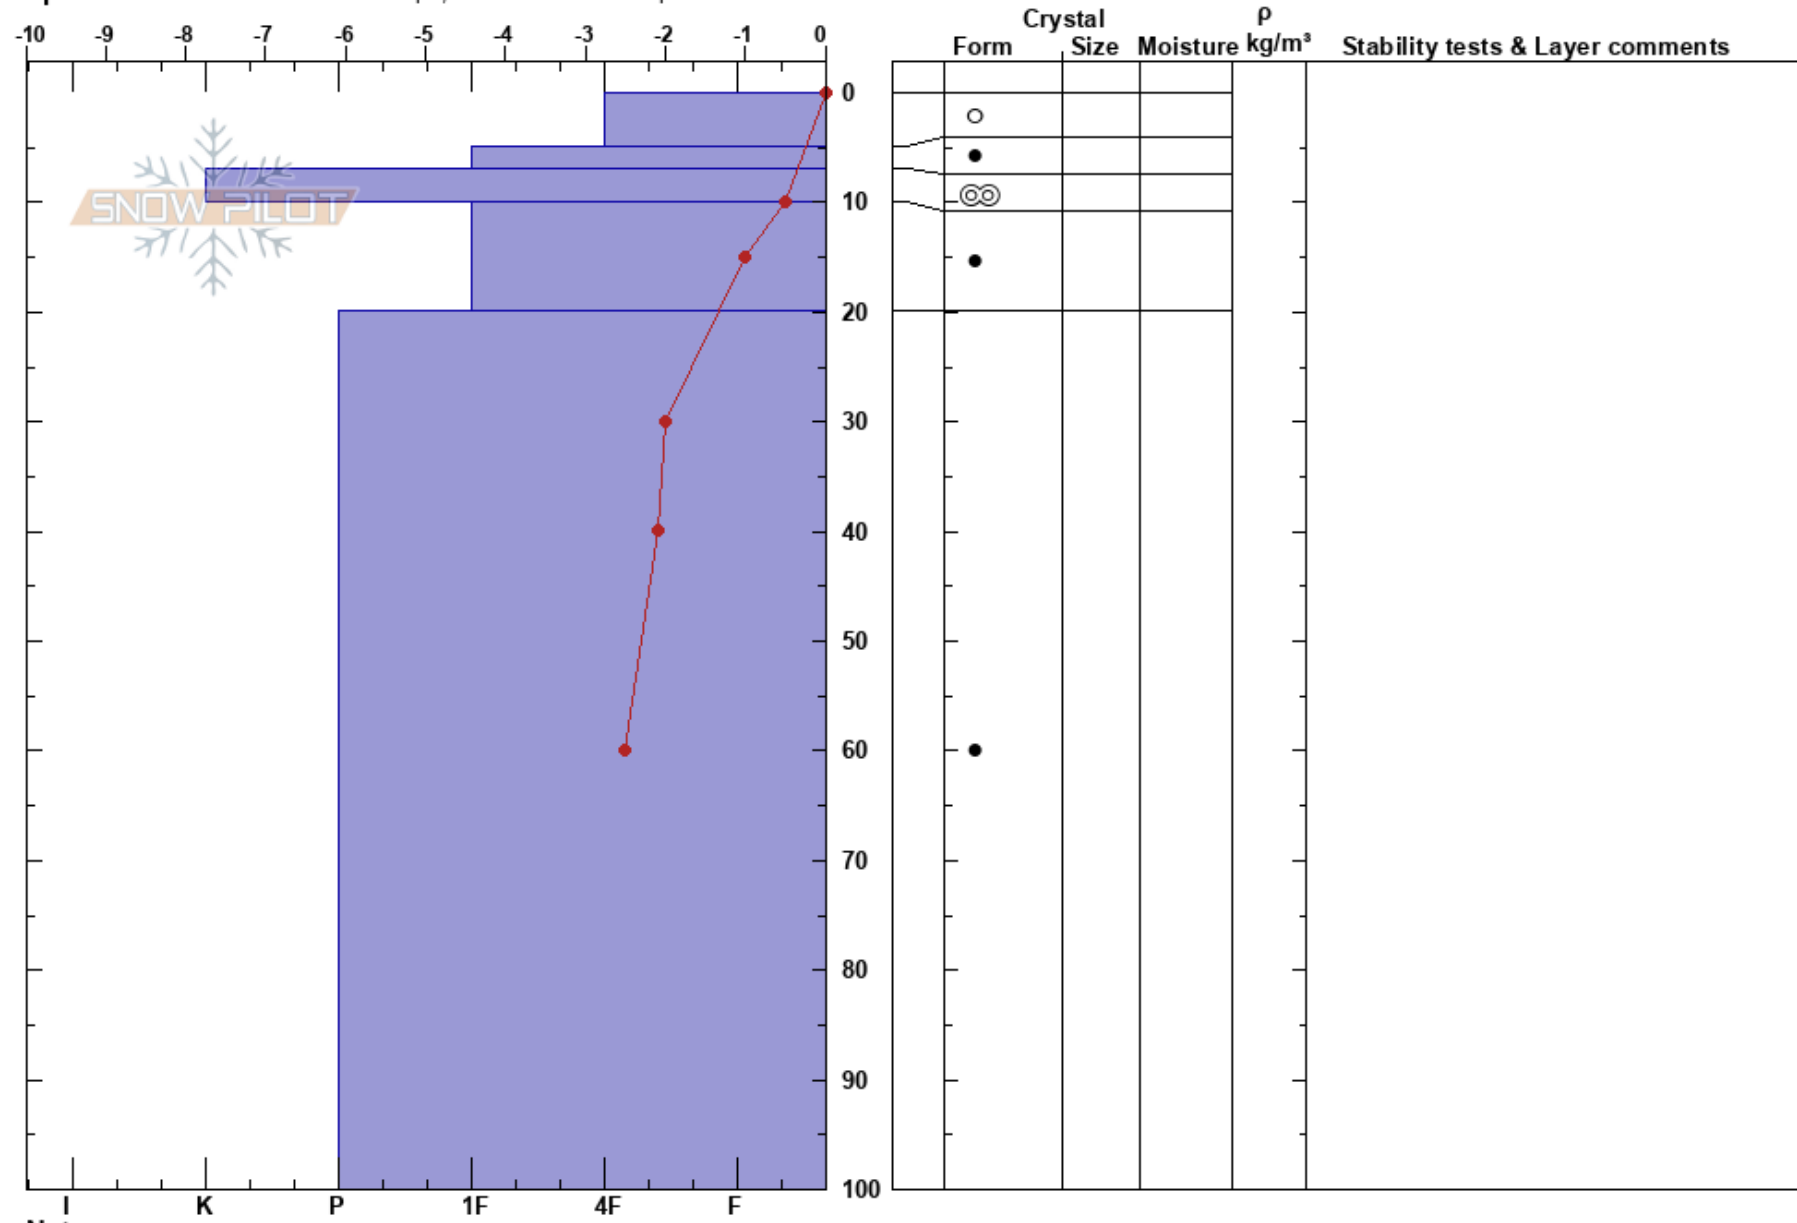

Leavitt Slide Path NE  
 Bridgeport Winter Rec Ar  
 CA

Kyle Van Peurseam  
 03/14/2017 - 11:00am  
**Co-ord:** 38.30574N, -119.60320W  
**Slope Angle:** 36°  
**Wind Loading:**

**Stability:**  
**Air Temperature:** 8.5°C  
**Sky Cover:** CLR  
**Precipitation:**  
**Wind:**

**Layer Notes:**

**Elevation:** 9258 ft  
**Aspect:** 50°  
**Specifics:** Snowmobile tracks on slope; We snowmobiled slope

Notes: