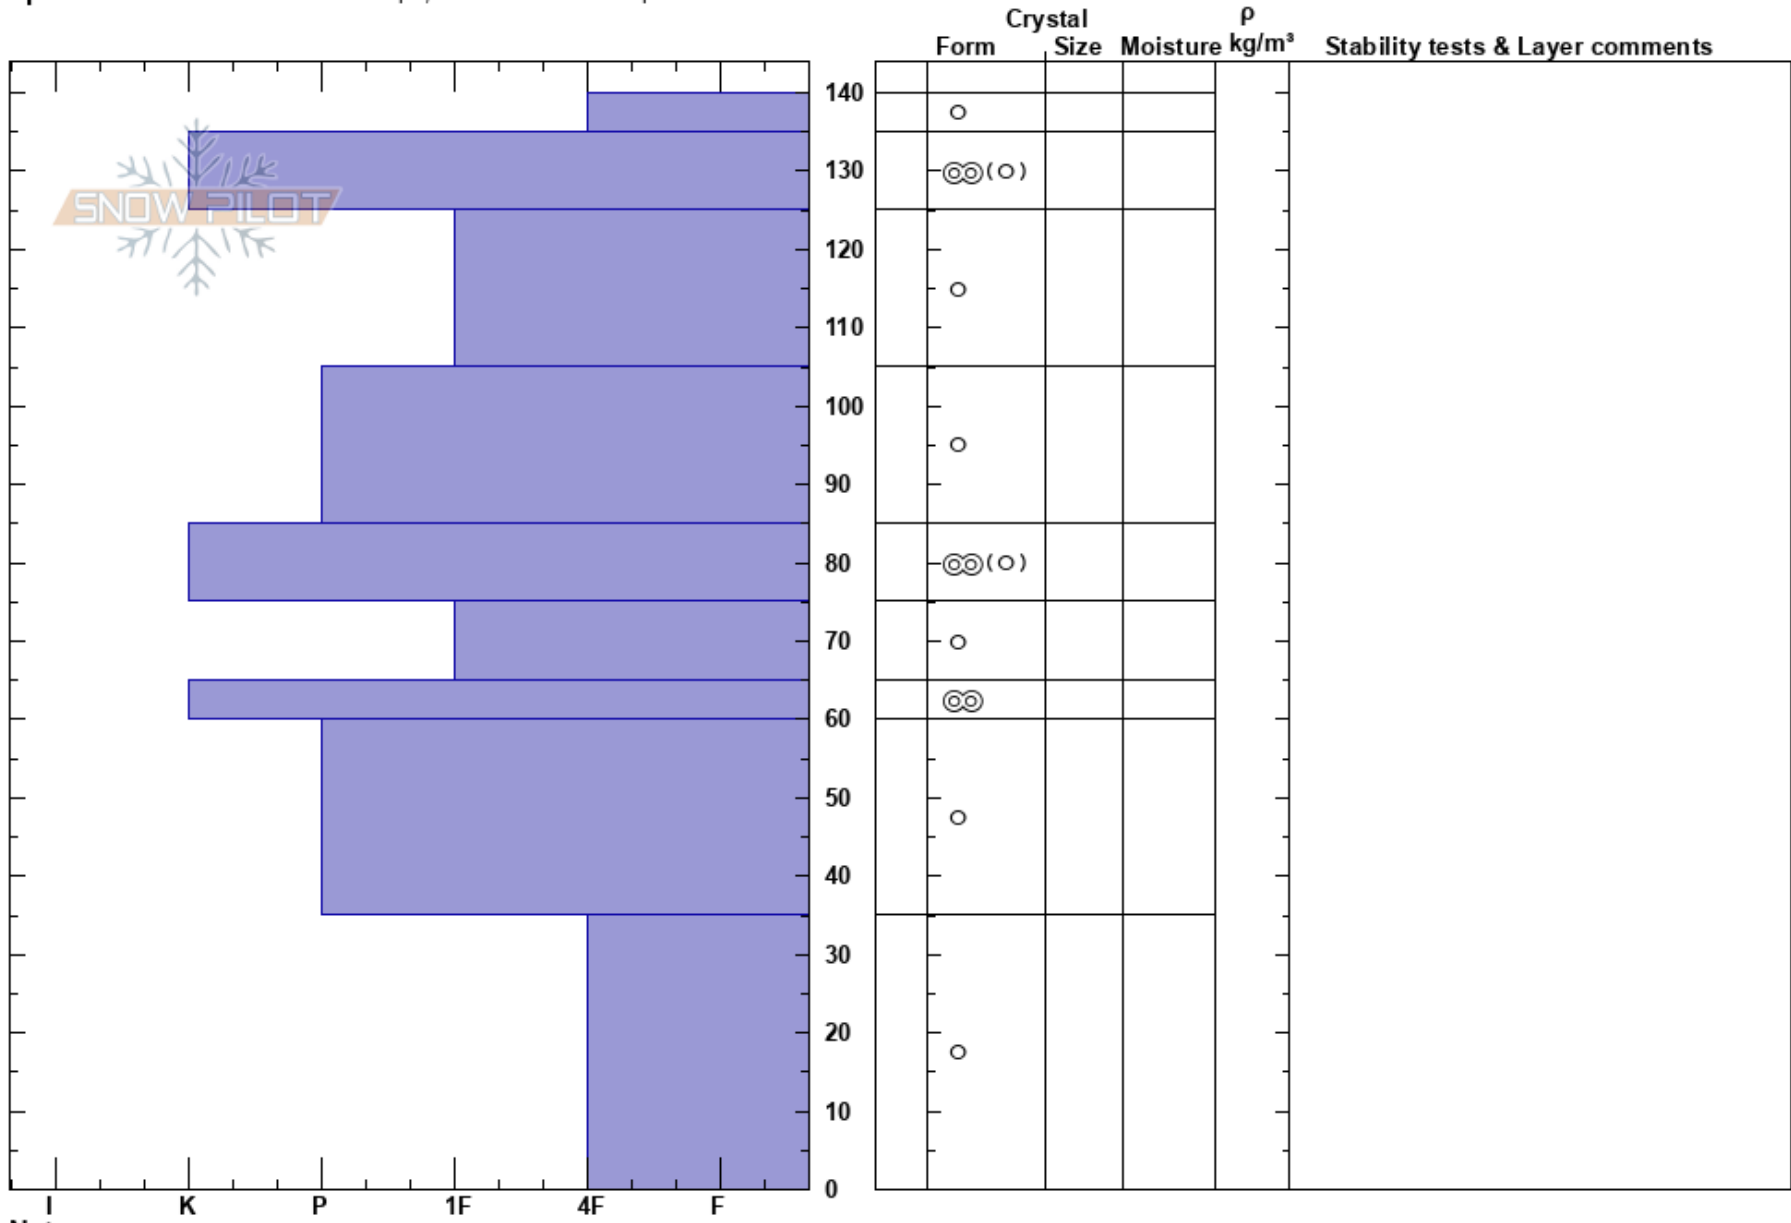

Leavitt Slide Path SSE Kyle Van Peurse
 Bridgeport Winter Rec Ar 03/14/2017 - 11:00am
 CA Co-ord: 38.30669N, -119.60328W
 Elevation: 9258 ft Slope Angle: 32°
 Aspect: 160° Wind Loading:
 Specifics: Snowmobile tracks on slope; We snowmobiled slope

Stability: HS:140 Layer Notes:
 Air Temperature: 8.5°C
 Sky Cover: CLR
 Precipitation:
 Wind:

Notes: