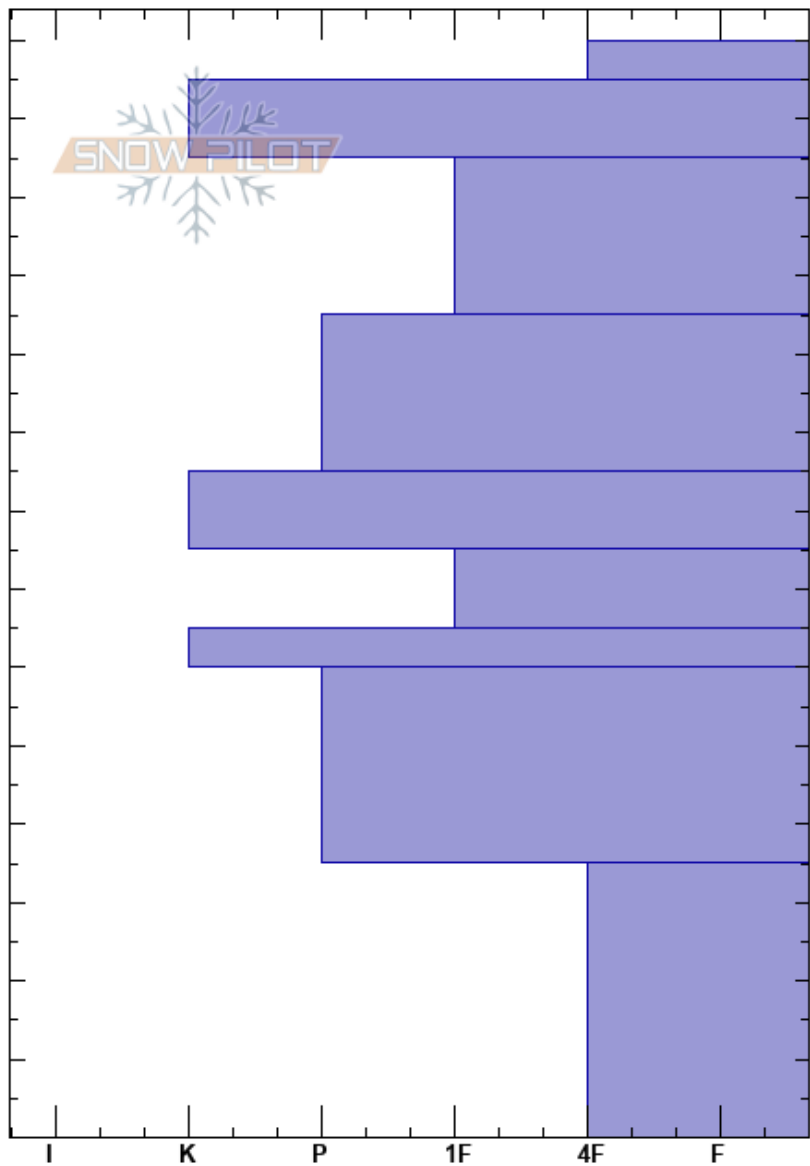

Leavitt Slide Path SSE Kyle Van Peurse
 Bridgeport Winter Rec Ar 03/14/2017 - 11:00am
 CA Co-ord: 38.30669N, -119.60328W
 Elevation: 9258 ft Slope Angle: 32°
 Aspect: 160° Wind Loading:
 Specifics: Snowmobile tracks on slope; We snowmobiled slope

Stability: HS:140 Layer Notes:
 Air Temperature: 8.5°C
 Sky Cover: CLR
 Precipitation:
 Wind:

Elevation (ft)	Crystal		Moisture	ρ kg/m ³	Stability tests & Layer comments
	Form	Size			
140					
130	○				
120	⊙(○)				
110	○				
100	○				
90					
80	⊙(○)				
70	○				
60	⊙				
50	○				
40					
30					
20	○				
10					
0					