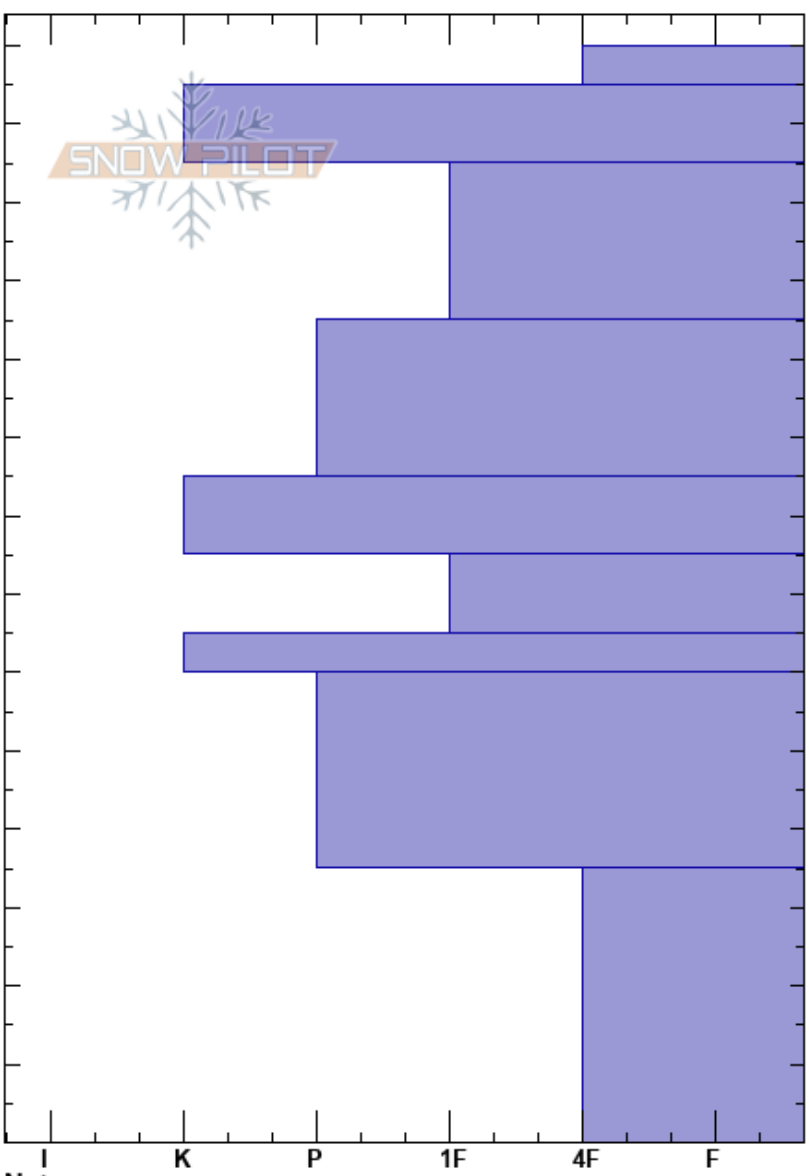

Leavitt Slide Path SSE Kyle Van Peurse
 Bridgeport Winter Rec Ar 03/14/2017 - 11:00am
 CA Co-ord: 38.30669N, -119.60328W
 Elevation: 9258 ft Slope Angle: 32°
 Aspect: 160° Wind Loading:
 Specifics: Snowmobile tracks on slope; We snowmobiled slope

Stability: HS:140 Layer Notes:
 Air Temperature: 8.5°C
 Sky Cover: CLR
 Precipitation:
 Wind:

Elevation (ft)	Crystal		Moisture	ρ kg/m ³	Stability tests & Layer comments
	Form	Size			
140					
130	○				
120	⊙⊙(○)				
110	○				
100	○				
90					
80	⊙⊙(○)				
70	○				
60	⊙⊙				
50	○				
40					
30					
20	○				
10					
0					