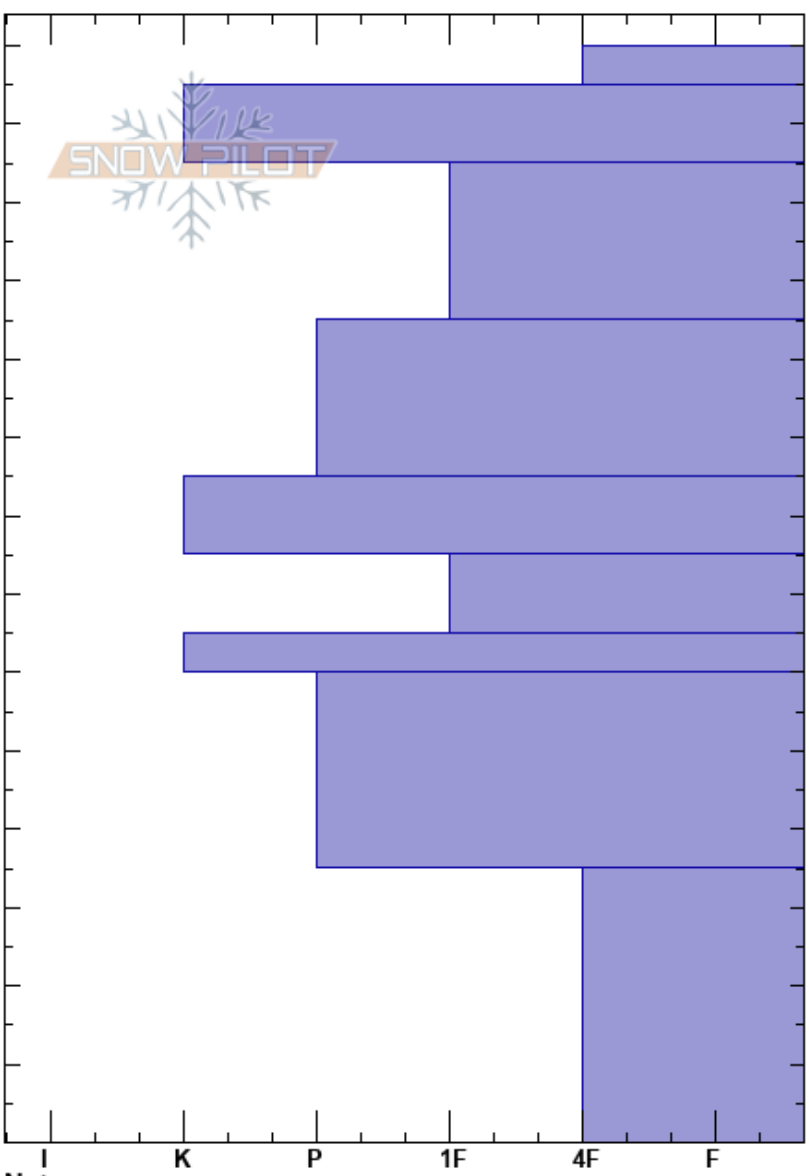

Leavitt Slide Path SSE Kyle Van Peurse  
 Bridgeport Winter Rec Ar 03/14/2017 - 11:00am  
 CA Co-ord: 38.30669N, -119.60328W  
 Elevation: 9258 ft Slope Angle: 32°  
 Aspect: 160° Wind Loading:  
 Specifics: Snowmobile tracks on slope; We snowmobiled slope

Stability: HS:140 Layer Notes:  
 Air Temperature: 8.5°C  
 Sky Cover: CLR  
 Precipitation:  
 Wind:

Elevation (ft)	Crystal		Moisture	$\rho$ kg/m <sup>3</sup>	Stability tests & Layer comments
	Form	Size			
140					
130	○				
120	⊙⊙(○)				
110	○				
100	○				
90					
80	⊙⊙(○)				
70	○				
60	⊙⊙				
50	○				
40					
30					
20	○				
10					
0					