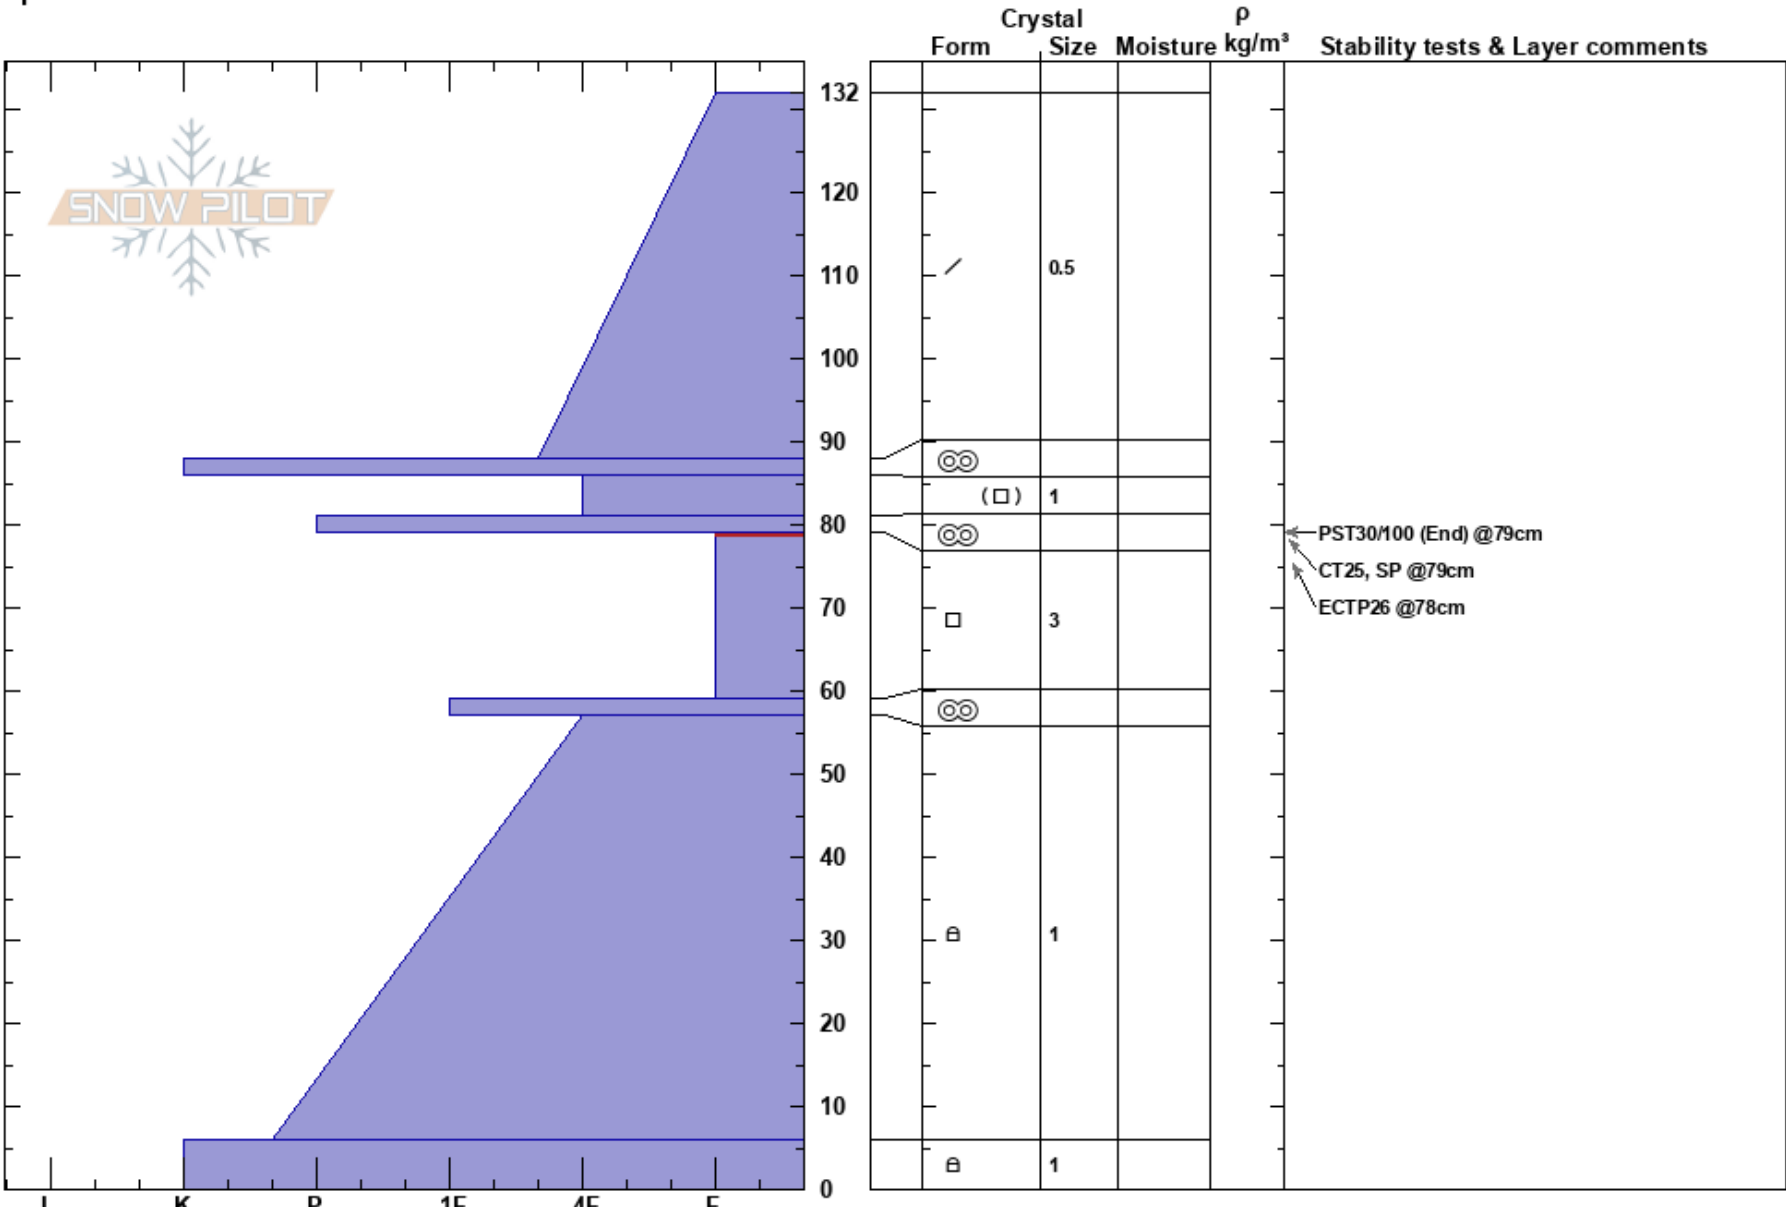

20200320 Lk Mary trees
 Eastern Sierra Nevada
 CA
 Elevation: 9177 ft
 Aspect: N
 Specifics:

Steve Mace
 03/20/2020 - 4:30pm
 Co-ord: 37.59829N, -119.00296W
 Slope Angle: 28°
 Wind Loading: no

Stability:
 Air Temperature: -5°C
 Sky Cover: BKN
 Precipitation: NO
 Wind: SW Light Breeze

HS:132
 PF:70
 PS:30

81-79cm: decomposing
 79-59cm: Problematic layer

Notes: