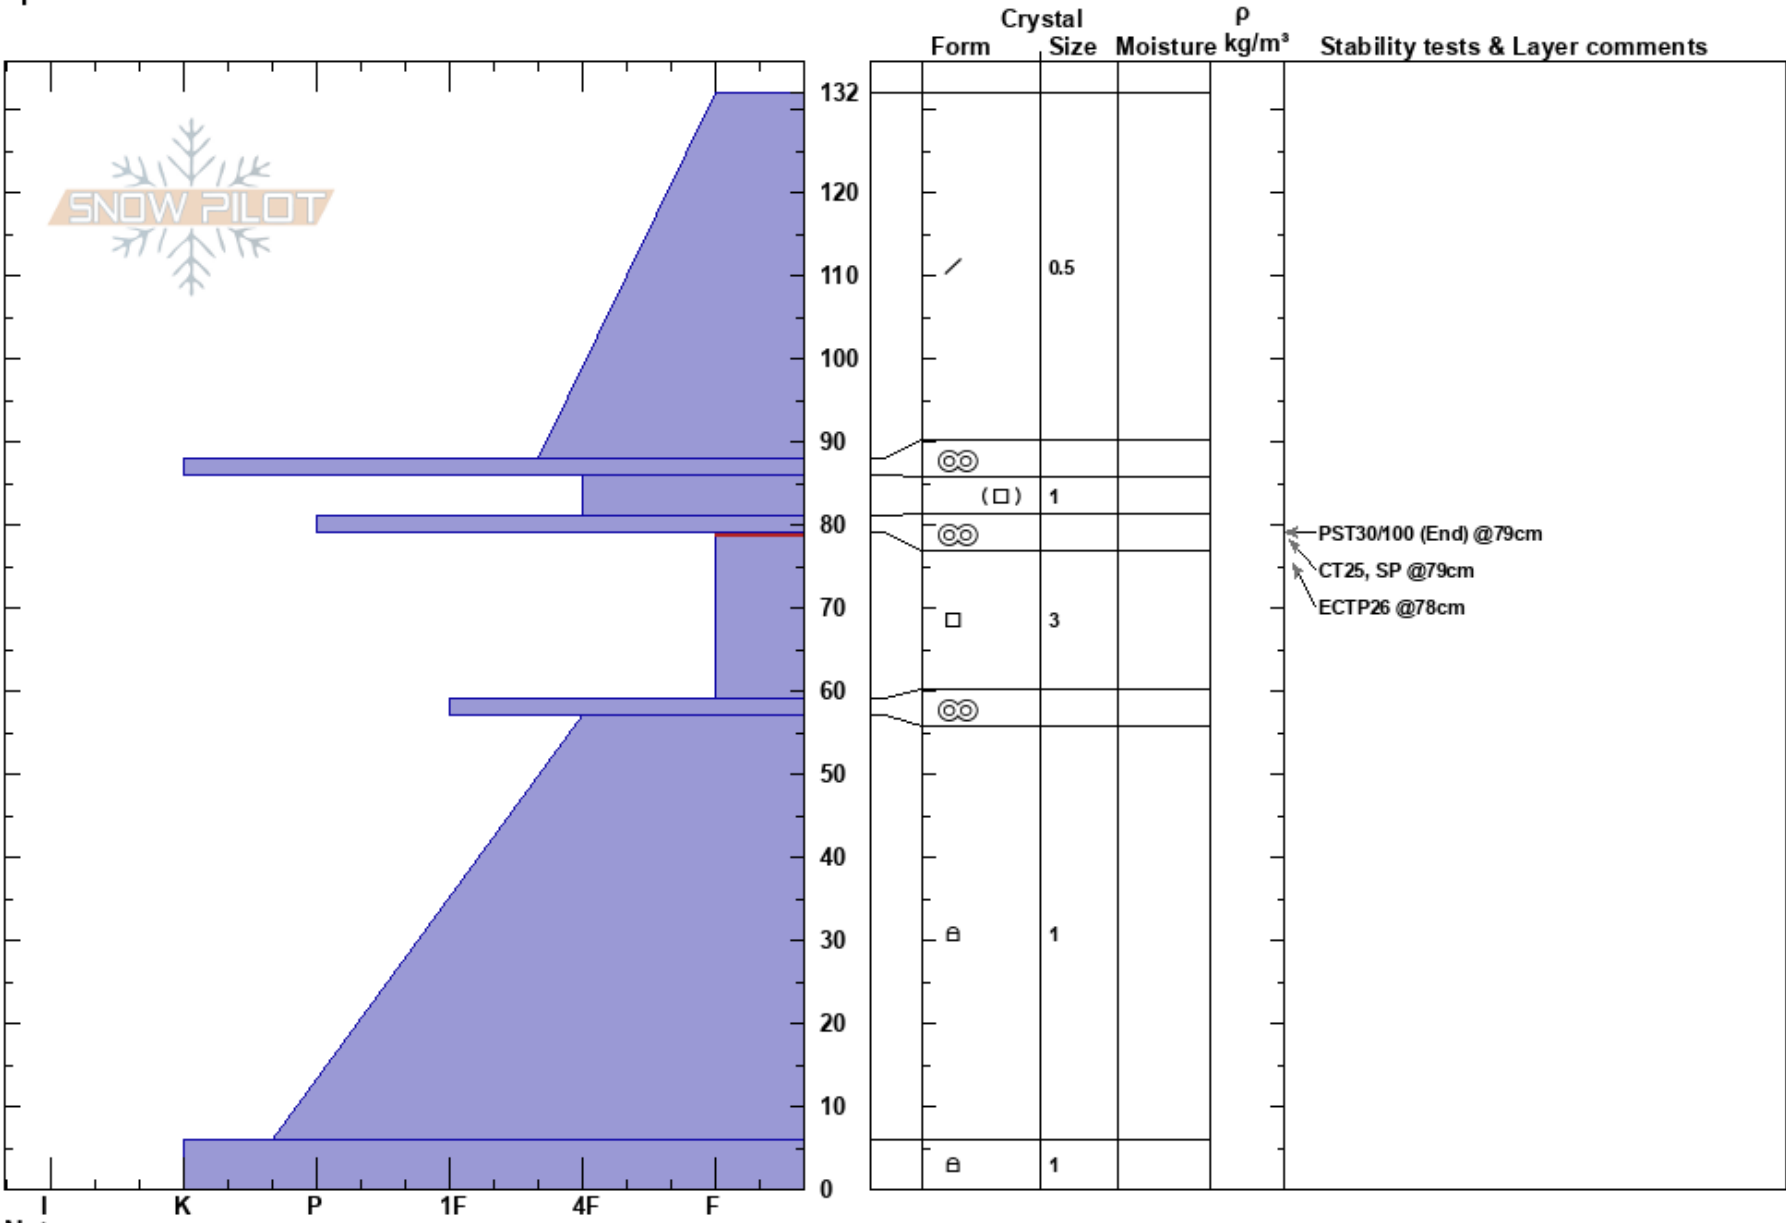

20200320 Lk Mary trees  
 Eastern Sierra Nevada  
 CA  
 Elevation: 9177 ft  
 Aspect: N  
 Specifics:

Steve Mace  
 03/20/2020 - 4:30pm  
 Co-ord: 37.59829N, -119.00296W  
 Slope Angle: 28°  
 Wind Loading: no

Stability:  
 Air Temperature: -5°C  
 Sky Cover: BKN  
 Precipitation: NO  
 Wind: SW Light Breeze

HS:132  
 PF:70  
 PS:30

81-79cm: decomposing  
 79-59cm: Problematic layer

Notes: