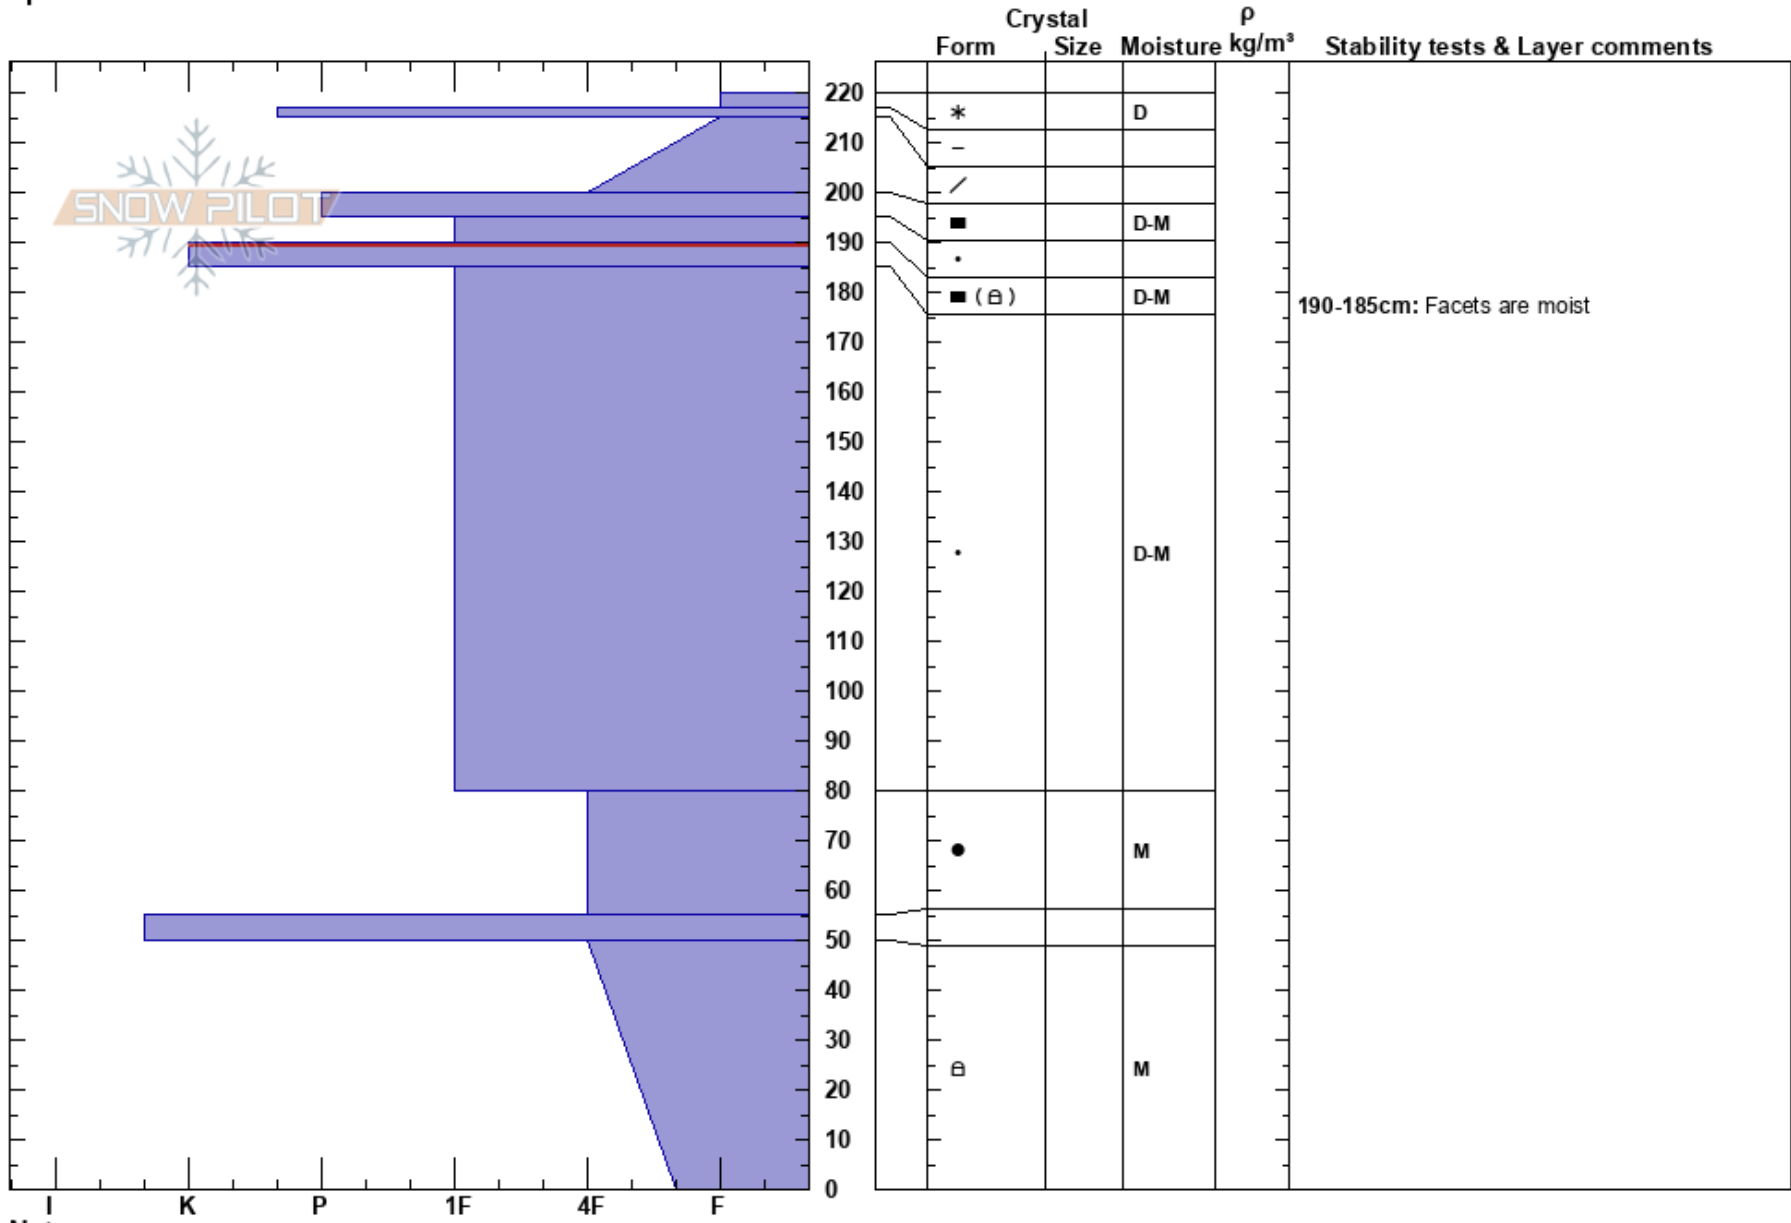

BeeHive Data
 Madison Range-N
 MT
 Elevation: 9215 ft
 Aspect:
 Specifics:

Jordan Aid
 03/19/2020 - 1:00pm
 Co-ord: 45.33449N, -111.39845W
 Slope Angle: 26°
 Wind Loading: no

Stability:
 Air Temperature: -3°C
 Sky Cover: CLR
 Precipitation: NO
 Wind: Calm

HS:220
 Layer Notes:
 190-185cm: Facets are moist
 190-185cm: Problematic layer

Notes: