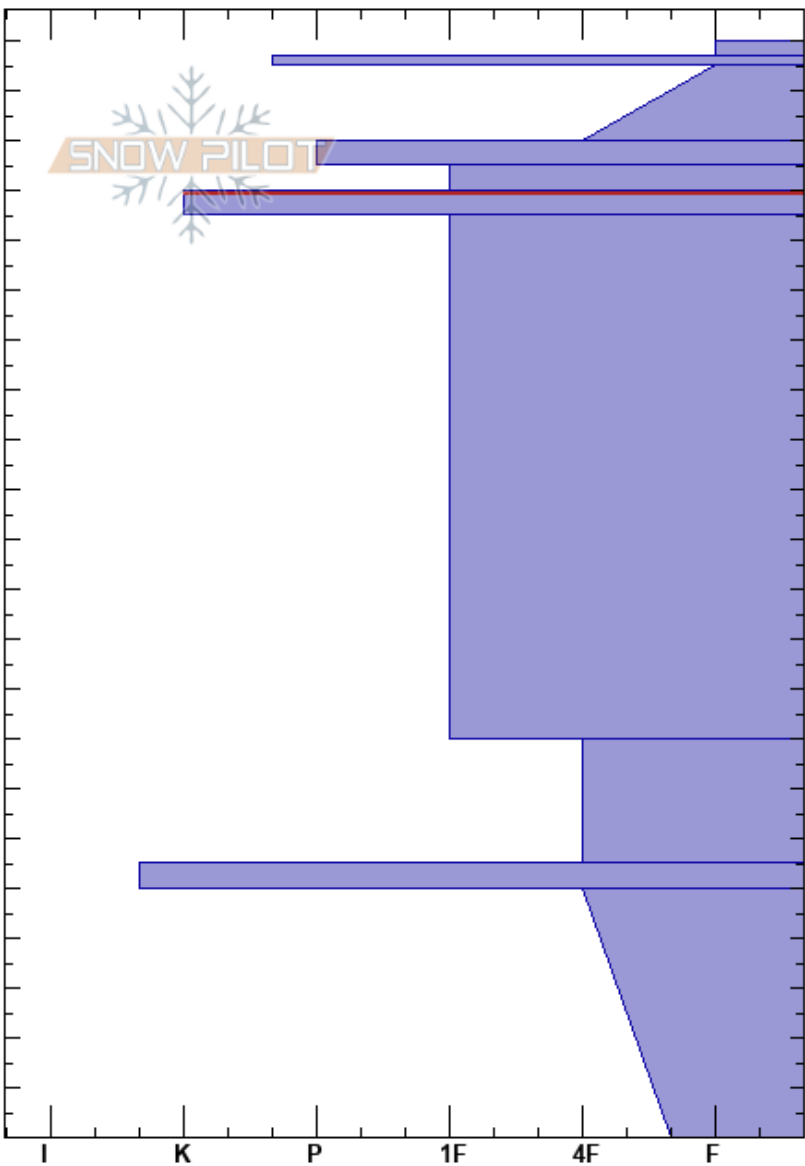

BeeHive Data
 Madison Range-N
 MT
 Elevation: 9215 ft
 Aspect:
 Specifics:

Jordan Aid
 03/19/2020 - 1:00pm
 Co-ord: 45.33449N, -111.39845W
 Slope Angle: 26°
 Wind Loading: no

Stability:
 Air Temperature: -3°C
 Sky Cover: CLR
 Precipitation: NO
 Wind: Calm

HS:220
 Layer Notes:
 190-185cm: Facets are moist
 190-185cm: Problematic layer

Height (cm)	Crystal		Moisture	ρ kg/m ³	Stability tests & Layer comments
	Form	Size			
220	*		D		
210	-				
200	/				
190	■		D-M		
185	.				
180	■ (B)		D-M		190-185cm: Facets are moist
170					
160					
150					
140					
130	.		D-M		
120					
110					
100					
90					
80					
70	●		M		
60					
50					
40					
30					
20	⊖		M		
10					
0					