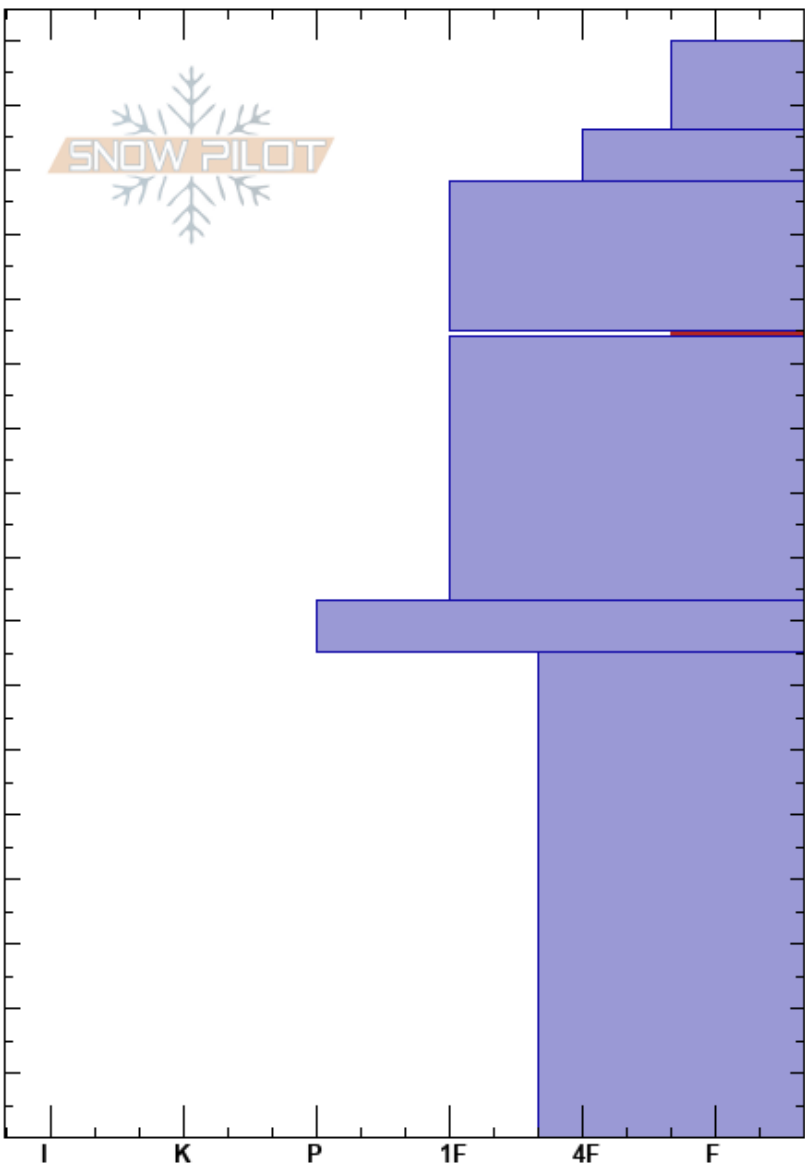

3rd Yellowmule
 Madison Range-N
 MT
 Elevation: 9420 ft
 Aspect: 40°
 Specifics: Snowmobile tracks on slope; We snowmobiled slope

Doug Chabot-Admin
 03/14/2017 - 10:20am
 Co-ord: 45.17425N, -111.37995W
 Slope Angle: 28°
 Wind Loading: no

Stability: Good
 Air Temperature:
 Sky Cover: OVC
 Precipitation: S-1
 Wind: W Moderate

HS:170
 Layer Notes:
 125-124cm: Problematic layer

Height (cm)	Crystal		Moisture	ρ kg/m ³	Stability tests & Layer comments
	Form	Size			
170					
160	+				
150					
140					
130					
125	☐	1			CT22, Q1 @124cm PST38/100 (End) @124cm cspst 38/100 end
120					
110					
100					
90					
80					
70					
60					
50					
40	☐				
30					
20					
10					
0					ECTX