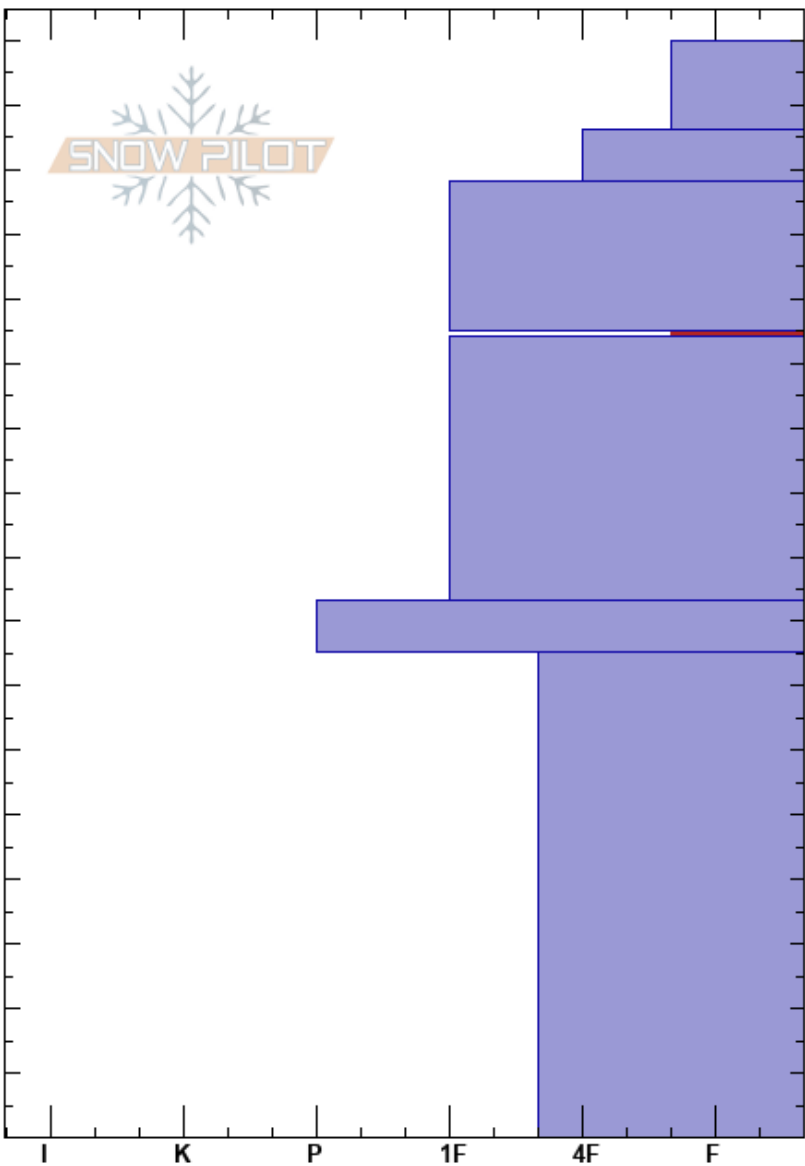

3rd Yellowmule
 Madison Range-N
 MT
 Elevation: 9420 ft
 Aspect: 40°
 Specifics: Snowmobile tracks on slope; We snowmobiled slope

Doug Chabot-Admin
 03/14/2017 - 10:20am
 Co-ord: 45.17425N, -111.37995W
 Slope Angle: 28°
 Wind Loading: no

Stability: Good
 Air Temperature:
 Sky Cover: OVC
 Precipitation: S-1
 Wind: W Moderate

HS:170
 Layer Notes:
 125-124cm:Problematic layer

Elevation (cm)	Crystal		Moisture	ρ kg/m ³	Stability tests & Layer comments
	Form	Size			
170					
160	+				
150					
140					
130					
125	☐	1			CT22, Q1 @124cm PST38/100 (End) @124cm cspst 38/100 end
120					
110					
100					
90					
80					
70					
60					
50					
40	☐				
30					
20					
10					
0					ECTX