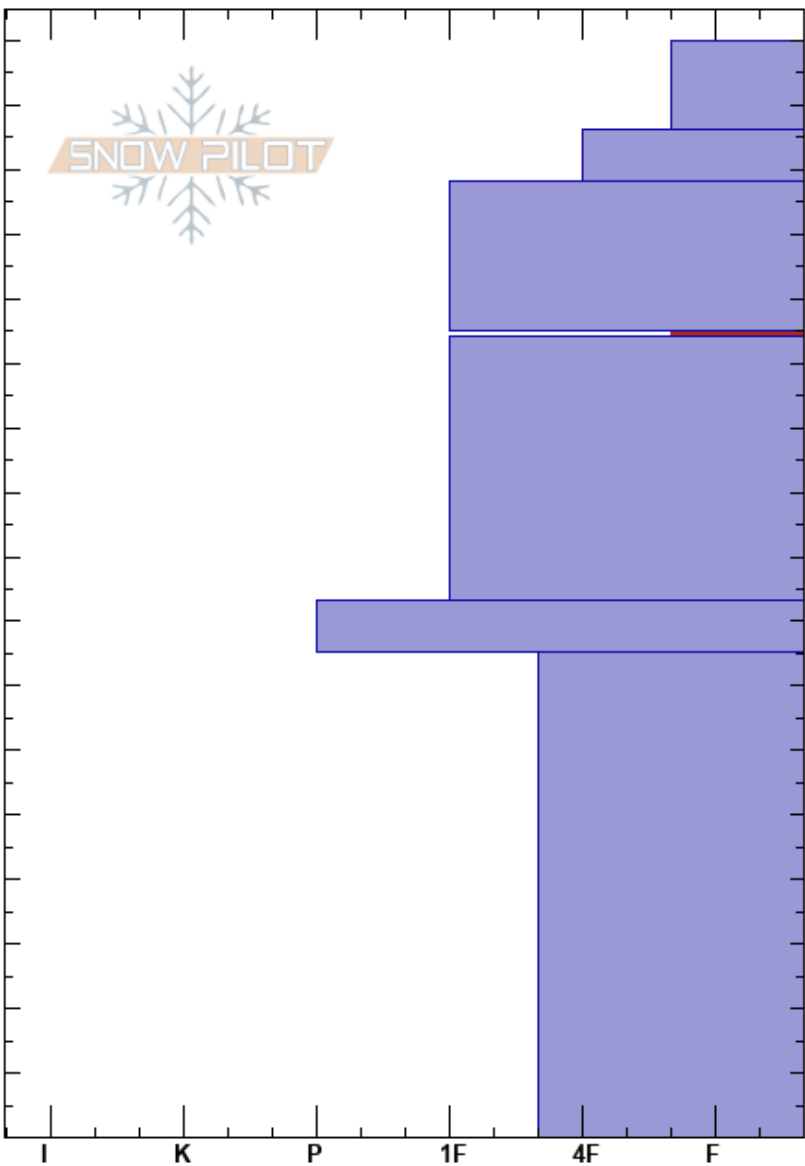

3rd Yellowmule
Madison Range-N
MT
Elevation: 9420 ft
Aspect: 40°
Specifics: Snowmobile tracks on slope; We snowmobiled slope

Doug Chabot-Admin
03/14/2017 - 10:20am
Co-ord: 45.17425N, -111.37995W
Slope Angle: 28°
Wind Loading: no

Stability: Good
Air Temperature:
Sky Cover: OVC
Precipitation: S-1
Wind: W Moderate
HS:170
Layer Notes:
125-124cm: Problematic layer

Depth (cm)	Crystal		Moisture	ρ kg/m ³	Stability tests & Layer comments
	Form	Size			
170					
160					
150					
140					
130					
125	☐	1			CT22, Q1 @124cm PST38/100 (End) @124cm cspst 38/100 end
120					
110					
100					
90					
80					
70					
60					
50					
40					
30					
20					
10					
0					ECTX